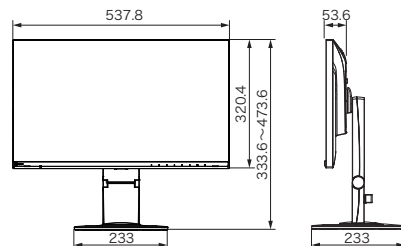

Specifications

Model Variations	with Stand	black / white	EV2460-BK / EV2460-WT
	without stand	black / white	EV2460-FBK / EV2460-FWT
Panel	Type / Backlight	IPS / LED	
	Size	23.8" / 60.5 cm	
	Native Resolution	1920 x 1080 (16: 9 aspect ratio)	
	Viewable Image Size (H x V)	527 x 296.5 mm	
	Pixel Pitch / Pixel Density	0.275 x 0.275 mm / 93 ppi	
	Display Colors	16.77 million	
	Viewing Angles (H / V, typical)	178° / 178°	
	Brightness (typical)	250 cd/m²	
	Contrast Ratio (typical)	1000:1	
	Response Time (typical)	5 ms (gray-to-gray)	
Video Signals	Input Terminals	DisplayPort (HDCP 1.3), HDMI (HDCP 1.4), DVI-D (HDCP 1.4), D-Sub mini 15 pin	
	Digital Scanning Frequency (H / V)	DisplayPort: 31 - 68 kHz / 59 - 61 Hz HDMI: 15 - 68 kHz / 49 - 51, 59 - 61 Hz DVI: 31 - 68 kHz / 59 - 61 Hz	
	Analog Scanning Frequency (H / V)	31 - 68 kHz / 59 - 61 Hz	
	Sync Formats	Separate	
USB	Upstream	USB 3.1 Gen 1: Type-B	
	Downstream	USB 3.1 Gen 1: Type-A x 4	
Audio	Speakers	1.0 W + 1.0 W	
	Input Terminals	Stereo mini jack, DisplayPort, HDMI	
	Output Terminals	Headphones (Stereo mini jack)	
Power	Power Requirements	AC 100 - 240 V, 50 / 60 Hz	
	Typical Power Consumption	10 W	
	Maximum Power Consumption	50 W	
	Power Save Mode	0.5 W or less	
Features & Functions	Preset Modes	Color mode (User1, User2, sRGB, Paper, Movie, DICOM)	
	Auto EcoView	Yes	
	OSD Languages	English, French, German, Italian, Japanese, Simplified and Traditional Chinese, Spanish, Swedish	
Physical Specifications	Dimensions (Landscape, W x H x D)	537.8 x 333.6 - 473.6 x 233 mm	
	Dimensions (Portrait, W x H x D)	320.4 x 550.3 - 588.9 x 233 mm	
	Dimensions (Without Stand, W x H x D)	537.8 x 320.4 x 53.6 mm	
	Net Weight	5.9 kg / 3.8 kg (Without Stand)	
	Height Adjustment Range	140 mm	
	Tilt / Swivel / Pivot	35° Up, 5° Down / 344° / 90° (both clockwise and counter clockwise)	
	Hole Spacing (VESA Standard)	100 x 100 mm	
Environmental Requirements	Operating Temperature	5 - 35 °C	
	Operating Humidity (R.H., non condensing)	20 - 80 %	
Certifications & Standards (Please contact EIZO for the latest information.)	TCO Certified Generation 8, EPEAT 2018 (US), TÜV/ Ergonomics, TÜV/Low blue light content, TÜV/Flicker Free, TÜV/GS, RCM, CE, CB, cTUVus, FCC-B, CAN ICES-3 (B), TÜV/S, PSE, VCCI-B, EPA Energy Star, RoHS, WEEE, China RoHS, CCC, EAC		
Dedicated Software	Monitor Control Utility	Screen InStyle Supported	
Supplied Accessories (May vary by country. Please contact EIZO for details.)	Signal Cables	DisplayPort (2 m)	
	Others	AC power cord (2 m), USB cable (2 m), Screw for VESA mount x4, setup guide	
Warranty	Five Years *		

*Usage time is limited to 30,000 hours. Free from bright sub-pixels for 6 months from the date of purchase. With current LCD technology, a panel may contain a limited number of missing or flickering pixels. If the monitor is left on continuously over a long period of time, dark smudges or burn-in may appear. To maximize the life of the monitor, we recommend the monitor be turned off periodically.

Dimensions (Unit : mm)

UniKomp.pl

Nowe Technologie IT