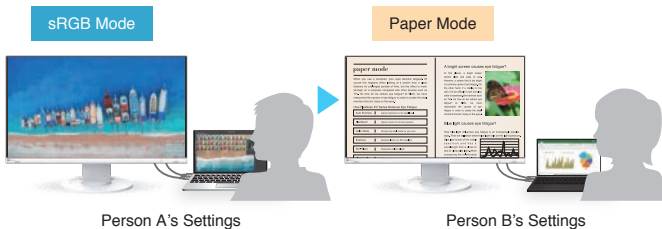

Say Goodbye to Tired Eyes

The EV2460 is equipped with functions to prevent eye fatigue even over long periods of use. With reduced eye fatigue, concentration increases, leading to improved productivity.

- Auto brightness control
- 80% blue light reduction
- Anti-glare screen
- Flicker-free screen

Free Up Your Workspace with a Stand Bracket

The PCSK-03R is an optional VESA-compliant bracket for easily mounting a mini PC to the back of the monitor's stand to save work space on your desk.