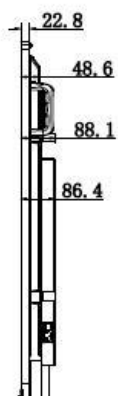

▪ Available Model

DS-D5B65RB/C

▪ Dimension