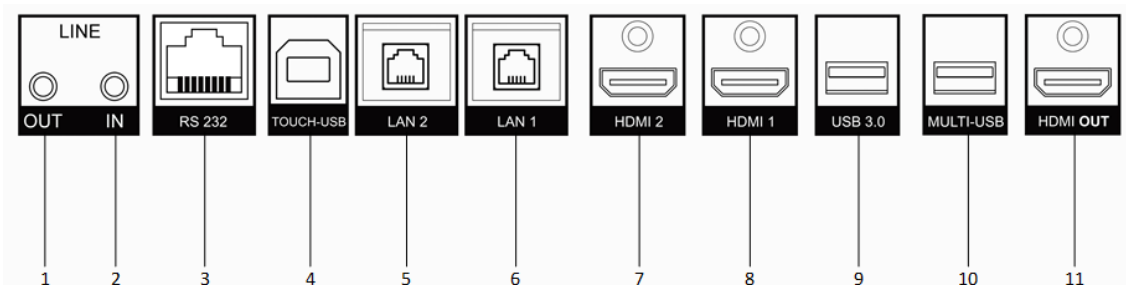

Data Transmission Interface	USB-C × 1, USB-A × 2 on front panel, USB-A × 2 on rear panel
Power	Power Consumption	≤ 320 W (full load)
	Standby Consumption	0.5 W
Working Environment	Working Temperature	0 °C to 40 °C (32 °F to 104 °F)
	Working Humidity	10% to 90% RH
General	Power	100 to 240 V, AC, 50/60 Hz
	Product dimensions	1507 × 930 × 86 mm
	Package Dimensions (W × H × D)	1687 × 1061 × 234 mm
	Net Weight	39.86 kg
	Gross Weight	50.19 kg
	Lifespan	50000 hours

Physical Interface

Interface	Description	Interface	Description
1.LINE OUT	Earphone Interface	2.LINE IN	Audio Input Interface
3.RS-232	RS-232 Serial Port	4.TOUCH-USB	Peripheral Touch Interface
5.LAN 2	Ethernet Interface 2	6. LAN 1	Ethernet Interface 1
7.HDMI 2	HDMI Input Interface 2	8.HDMI 1	HDMI Input Interface 1
9.USB 3.0	USB 3.0 Interface	10.MULTI-USB	Multi-functional USB Interface
11.HDMI OUT	HDMI Output Interface