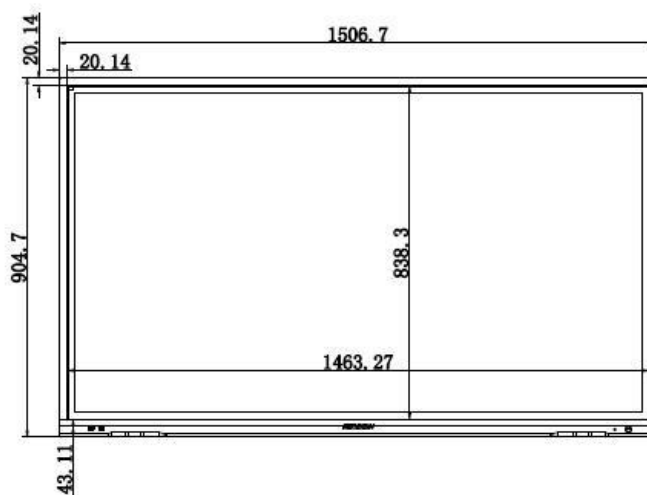

▪ Available Model

DS-D5B65RB/C

▪ Dimension