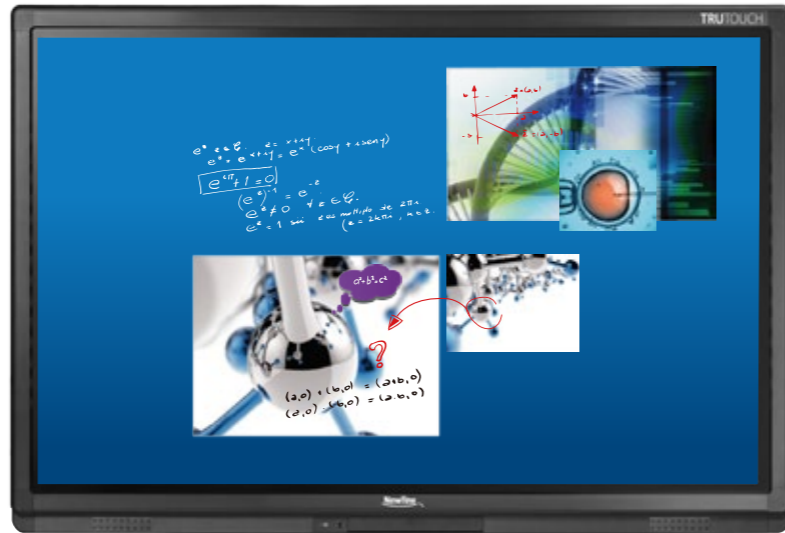

Easily Write and Erase

Annotation

Record

Handwriting

Rugged

Easy of Use

Import Video

Android

HDMI

Product Advanced Features

Connectivity

Share everything by the way you like to use, not only physical cable to input but also wireless solution.

Zero Training Easy Operation

With its simple user interface no training needed to learn TRU TOUCH. Simply following the icon and use TRU TOUCH basic function without any difficulty.

Excellent 4K Resolution

Antiglare Glass

Responsive 10 points Touch

TRU TOUCH supports multi-touch to 10 points. Creating the interaction environment for conference room.

Integrated Sound Bar

Plug & Play

Support Multiple Input & Output

TRU TOUCH allows users to share information by their own devices. You may find all of the major I/O ports on TRU TOUCH front sides and rear sides as well.

VGA	HDMI	TOUCH-USB	Micro SD	USB	AUDIO
IN x 1	IN x 4, Out x 1	x 4	IN x 1	Android x 2 PC x 2	Audio In (VGA) x1 Audio Out x 1 Earphone x1
MIC	DisplayTouch	RS232	LAN	AV-IN	
IN x 1	IN x 1	x 1	x 2	x 1	