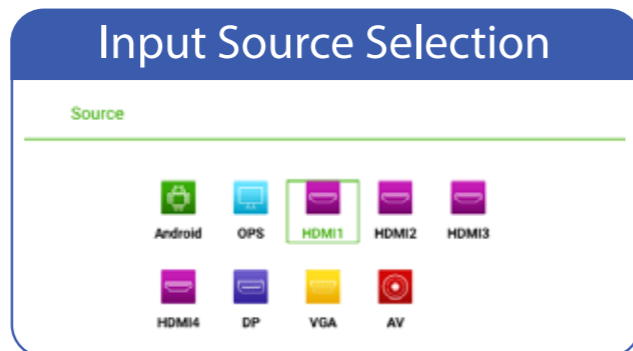

HDMI

Product Advanced Features

Connectivity

Share everything by the way you like to use, not only physical cable to input but also wireless solution.

Zero Training Easy Operation

With its simple user interface no training needed to learn TRU TOUCH. Simply following the icon and use TRU TOUCH basic function without any difficulty.

Excellent 4K Resolution

Antiglare Glass

Responsive 10 points Touch

TRU TOUCH supports multi-touch to 10 points. Creating the interaction environment for conference room.

Integrated Sound Bar

Plug & Play

Support Multiple Input & Output

TRU TOUCH allows users to share information by their own devices. You may find all of the major I/O ports on TRU TOUCH front sides and rear sides as well.

VGA	HDMI	TOUCH-USB	Micro SD	USB	AUDIO
IN x 1	IN x 4, Out x 1	x 4	IN x 1	Android x 2 PC x 2	Audio In (VGA) x1 Audio Out x 1 Earphone x1
MIC	DisplayTouch	RS232	LAN	AV-IN	
IN x 1	IN x 1	x 1	x 2	x 1	