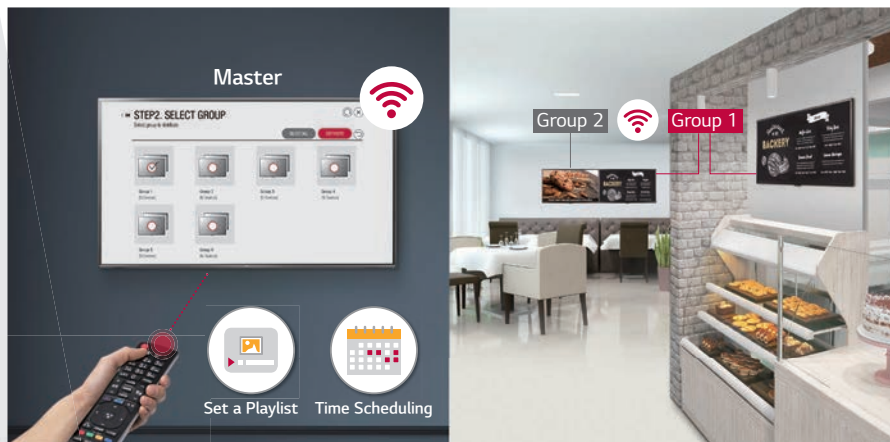

With Beacon and BLE (Bluetooth Low Energy), shop managers can provide coupons and information in real-time.

Wireless Access Point

The UL3E series operates as a virtual router which can be an wireless access point for mobile devices.

Clear Color Expression of UHD Content

UL3E

PC-less Content Management

Embedded Content Management

The embedded CMS (Content Management System) allows you to edit and play content, schedule a playlist and even group and control signages via remote control, mouse or even mobile phone, without needing a separate PC or software. This makes content management much easier and user-friendly.