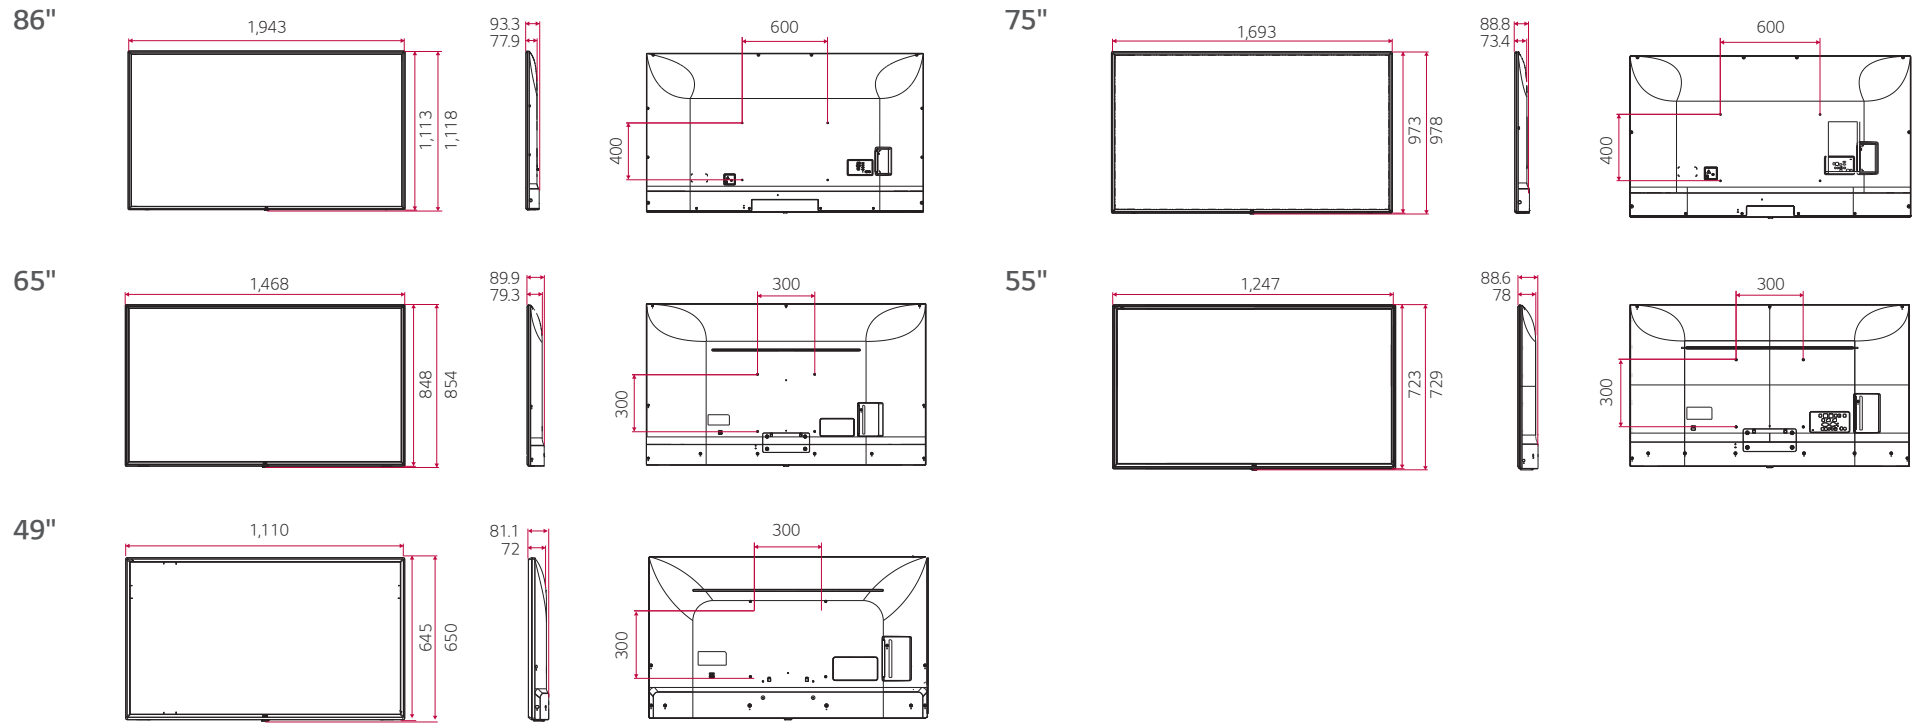

Power Data

Dimension (Unit: mm)

Connectivity

86" / 75"

65" / 55" / 49"

* Dimensions & Jack Panels (Read/Side) may differ from the above image, so please reach LG salesteam to ensure before order.

Specifications