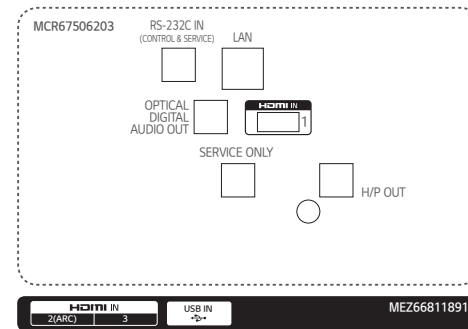

Power Data

Dimension (Unit: mm)

Connectivity

86" / 75"

65" / 55" / 49"

* Dimensions & Jack Panels (Read/Side) may differ from the above image, so please reach LG salesteam to ensure before order.

Specifications