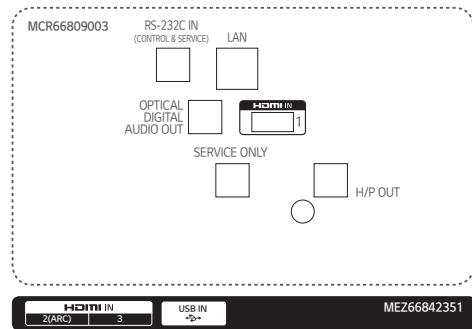

Power & Network in One Line

WOL (Wake-on-LAN) enables users to send a message through network to turn on displays. This greatly simplifies the installation and maintenance processes as only a single wire is required for power and network connection.

Power Data

Dimension (Unit: mm)

Connectivity

86" / 75"

65" / 55" / 49"

* Dimensions & Jack Panels (Read/Side) may differ from the above image, so please reach LG salesteam to ensure before order.

Specifications