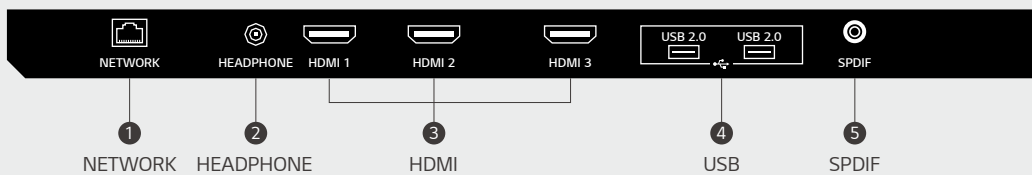

CONNECTIVITY

110" / 98"

* Jack Panels may differ from the above image, so please contact LG sales team to verify before ordering.

Download
LG C-Display+
Mobile App
Google Play Store

- www.lg.com/global/business/information-display
- www.youtube.com/c/LGCommercialDisplay
- www.facebook.com/LGInformationDisplay
- www.linkedin.com/company/lginformationdisplay
- twitter.com/LG_ID_HQ

LG may make changes to specifications and product descriptions without notice. Copyright © 2021 LG Electronics Inc. All rights reserved. "LG Life's Good" is a registered trademark of LG Corp. The names of products and brands mentioned here may be the trademarks of their respective owners.

UniKomp.pl

Nowe Technologie IT

ul. Dworcowa 8 43-200 Pszczyna sklep@unikomp.pl www.wyswietlanie.pl	Telefony (32) 210 22 11 (32) 326 33 00 (32) 212 88 22