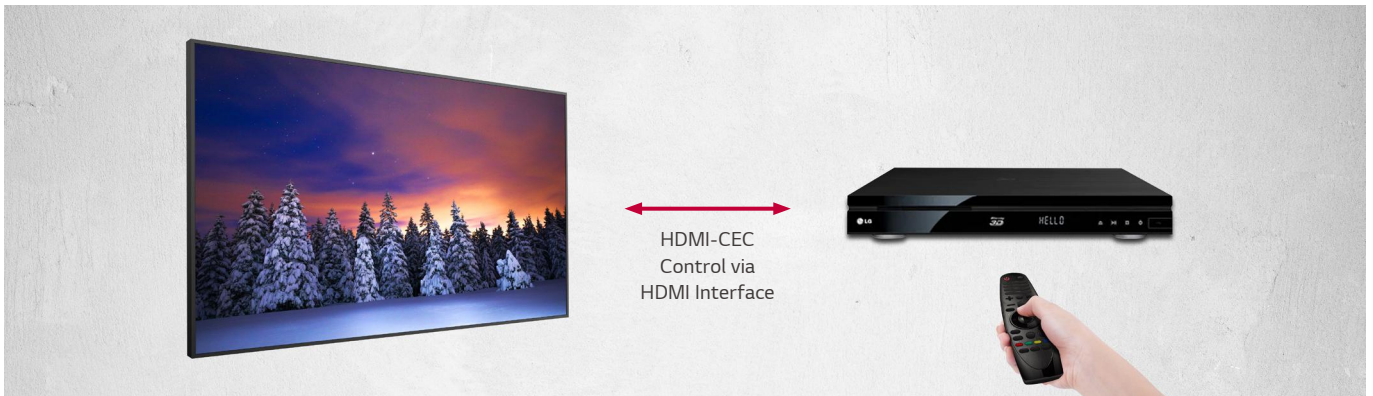

## High Brightness

With a great brightness of 500 cd/m<sup>2</sup>, UM5J series clearly deliver contents and attract public attention, which is the ultimate display for market of retail, cooperate etc.