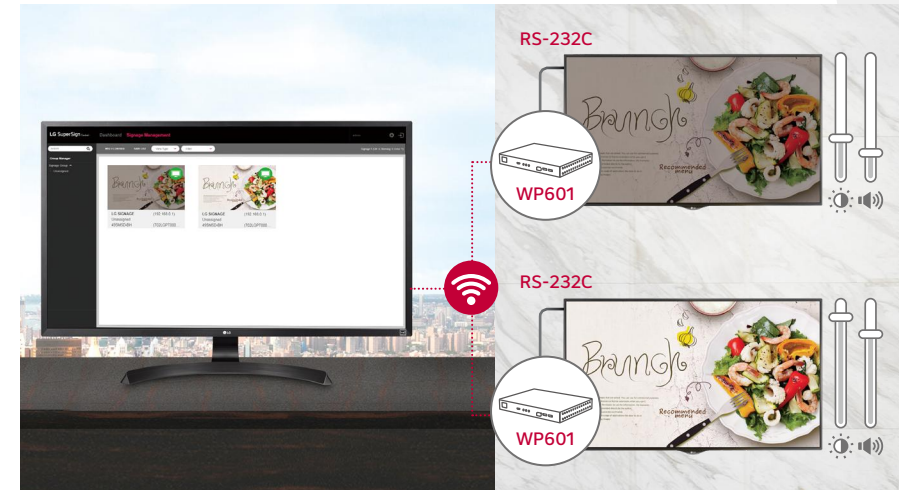

#### Display Control Capability

Beyond content management, control commands from the WP601 can be sent to LG digital signages through the RS-232C cable connection. It allows users to flexibly set up display values such as power, brightness or volume for optimal operation.