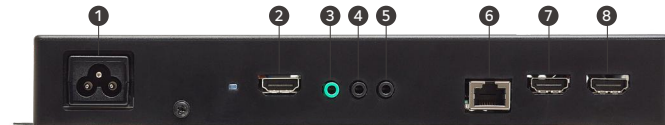

Connectivity

Front

Back