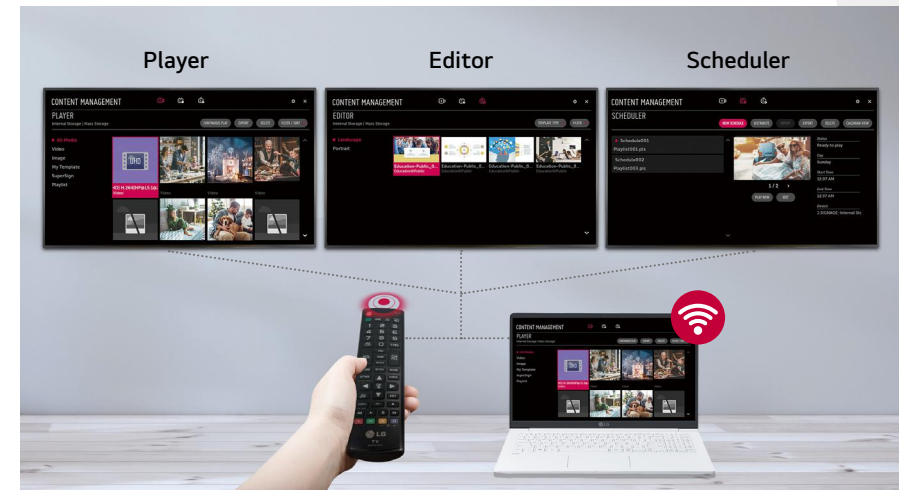

## User-Friendly Smart Platform

### All-in-One Home Menu

The WP601 offers a signage-dedicated home menu that shows key information related to signage operation at a glance. A dashboard showing the status of devices, a content management menu, and shortcuts leading to quick settings greatly enhance user convenience.

### Embedded Content Management

The embedded CMS(Content Management System) allows users to edit content using internal/external sources and set playlists to play at the desired schedule. Users can easily explore and manage content through the intuitive GUI, using various input devices, from a remote control to a laptop.