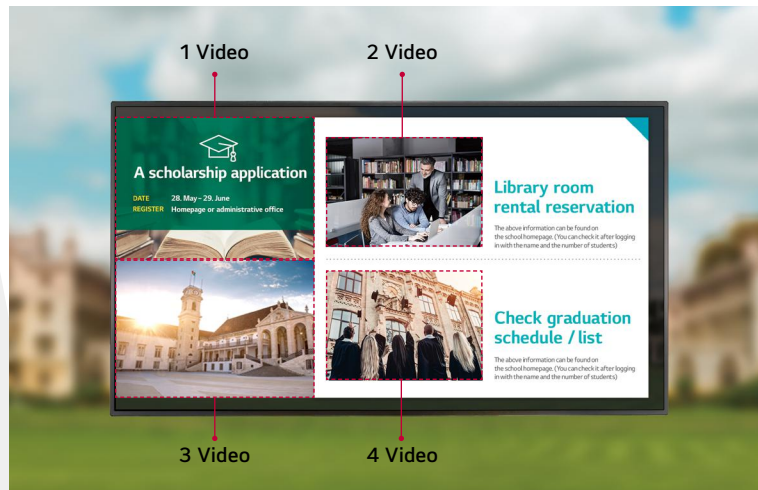

The User-Friendly Smart Signage Platform

WP601

Flexible Operation

Multi Video Tags

Several different videos can be played at the same time using the multi video tags feature. This gives you great flexibility to organize and deploy content when various content items need to be delivered simultaneously via web apps.