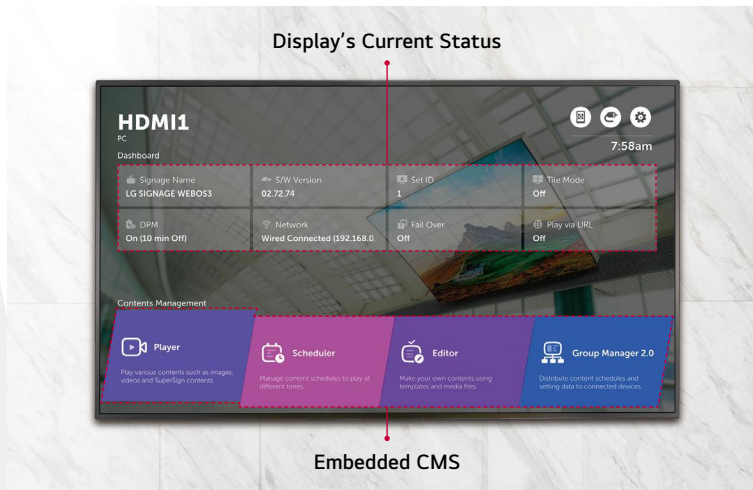

The User-Friendly Smart Signage Platform WP601

User-Friendly Smart Platform

All-in-One Home Menu

The WP601 offers a signage-dedicated home menu that shows key information related to signage operation at a glance. A dashboard showing the status of devices, a content management menu, and shortcuts leading to quick settings greatly enhance user convenience.