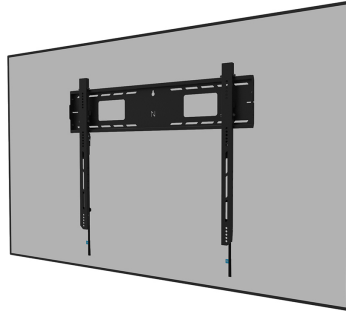

WL30-750BL18

SPECIFICATIONS

GENERAL

Min. screen size*	43 inch
Max. screen size*	98 inch
Max. weight	125 kg (per screen)
Screens	1
VESA minimum	100x100 mm
VESA maximum	800x600 mm
Distance to wall	4,2 cm

FUNCTIONALITY

Type	Fixed
Height adjustment	1 cm
Lockable	Lockable - Padlock not included
Height	68,4 cm
Width	88,6 cm
Depth	4,2 cm
Adjustment type	Manual

INFORMATION

Color	Black
Main material	Steel
Warranty	5 year
EAN code	8717371443306

NEOMOUNTS HEAVY DUTY TV WALL MOUNT

Neomounts

Neomounts

Neomounts WL30-750BL18 fixed wall mount for 43-98" screens - Black

The Neomounts WL30-750BL18 LEVEL is the ultimate solution for securely mounting an interactive or heavy weight display up to 98" with a maximum capacity of 125 kg. This heavy-duty wall mount features a high profile wall plate and is engineered for stability and precision, ensuring your screen is securely mounted even on uneven surfaces. The wall mount is designed to provide the sturdiest and most stable touch screen experience. The brackets of the WL30-750BL18 feature depth adjustable wall supports on the lower brackets for better weight distribution and maximum stability. The mount features individual adjustable brackets (10 mm) for securely adjusting the display height or levelling it.

The LEVEL-750 wall mount has a profile depth of 4,2 cm and is suitable for screens that meet VESA hole pattern 100x100 to 800x600 mm. Its quickly connectable wall plate allows for multiple screen mounting, while a clever kickstand service position provides easy access to cables and connectors. Additionally, the wall plate is designed with specific cut-outs for wall sockets and securing devices and cables. It features various perforated holes for easy tie-wrap cable fixing and provides space for cable storage, ensuring a clean and tidy finishing.