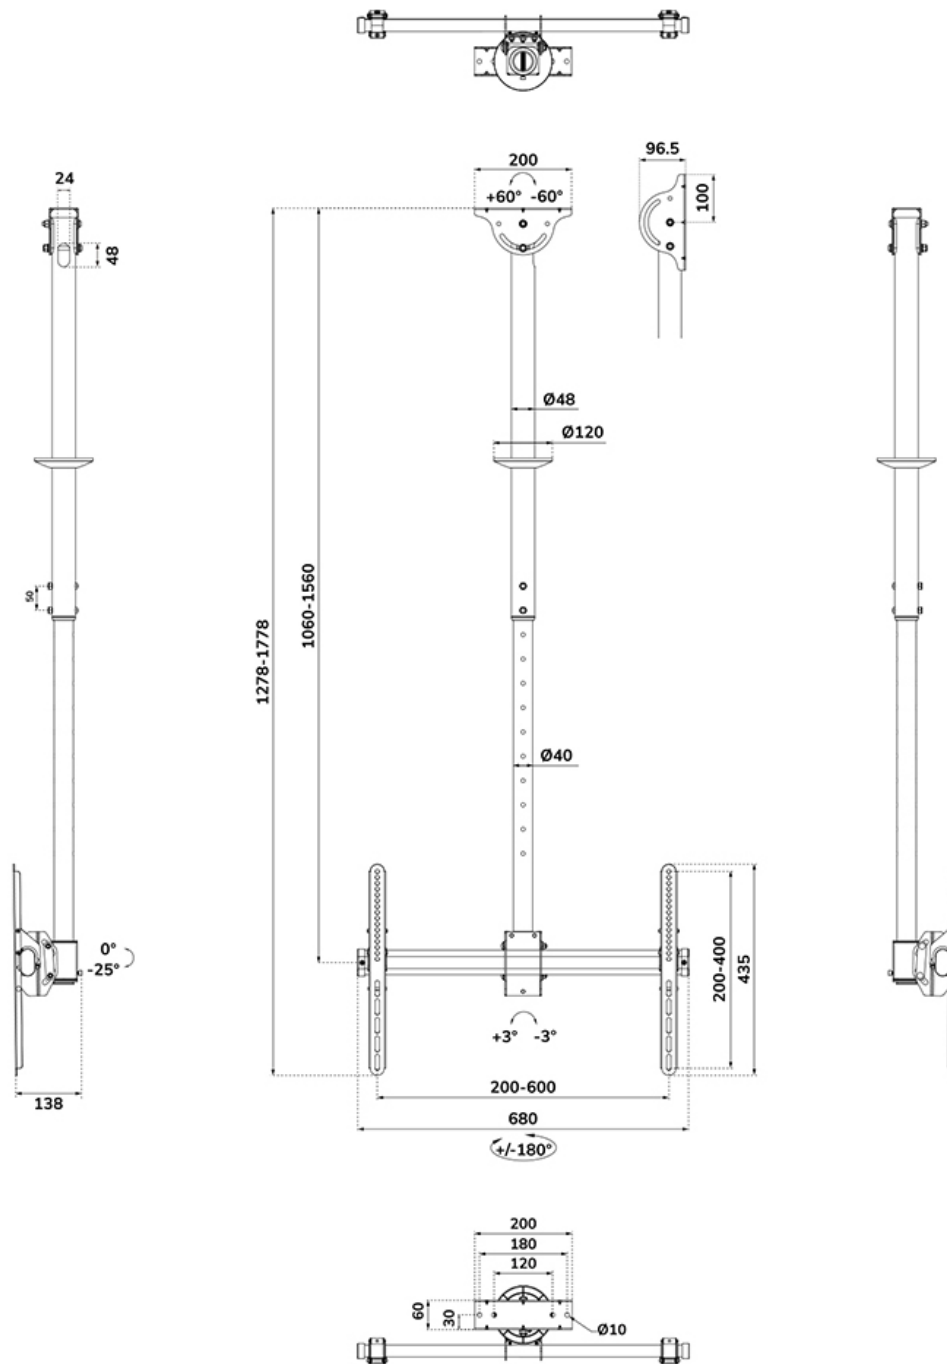

#### FUNCTIONALITY

Type	Full motion
Height adjustment	106-156 cm
Lockable	Not lockable
Tilt (degrees)	+0°. -25°
Swivel (degrees)	+180°. -180°
Rotate (degrees)	+3°. -3°
Height	178 cm
Width	68 cm
Depth	13.8 cm
Adjustment type	Manual

### Neomounts CL35-440BL16L Monitor/TV mount ceiling 1 screen - 37-70" - max 50 kg - VESA 200x200-600x400 - h 106-156 cm - black

The Neomounts CL35-440BL16L is a full motion ceiling mount for flat screens up to 70". The unique tilt (25°) and swivel (360°) technology allows the mount to change to the optimal viewing angle. Level adjustment is available for the perfect installation.

The ceiling mount can be easily adjusted in height from 106 to 156 cm\* and has a weight capacity of 50 kg. The CL35-440BL16L is suitable for screens that meet VESA hole pattern 150x200 to 600x400 mm. A practical cable management system conceals and routes cables from ceiling to screen. The mount features an adjustable mounting angle for sloped ceilings and comes with an additional cover for installation on suspended ceilings.

NEOMOUNTS CL35-440BL16L MONITOR/TV

Neomounts

Measuring unit: mm