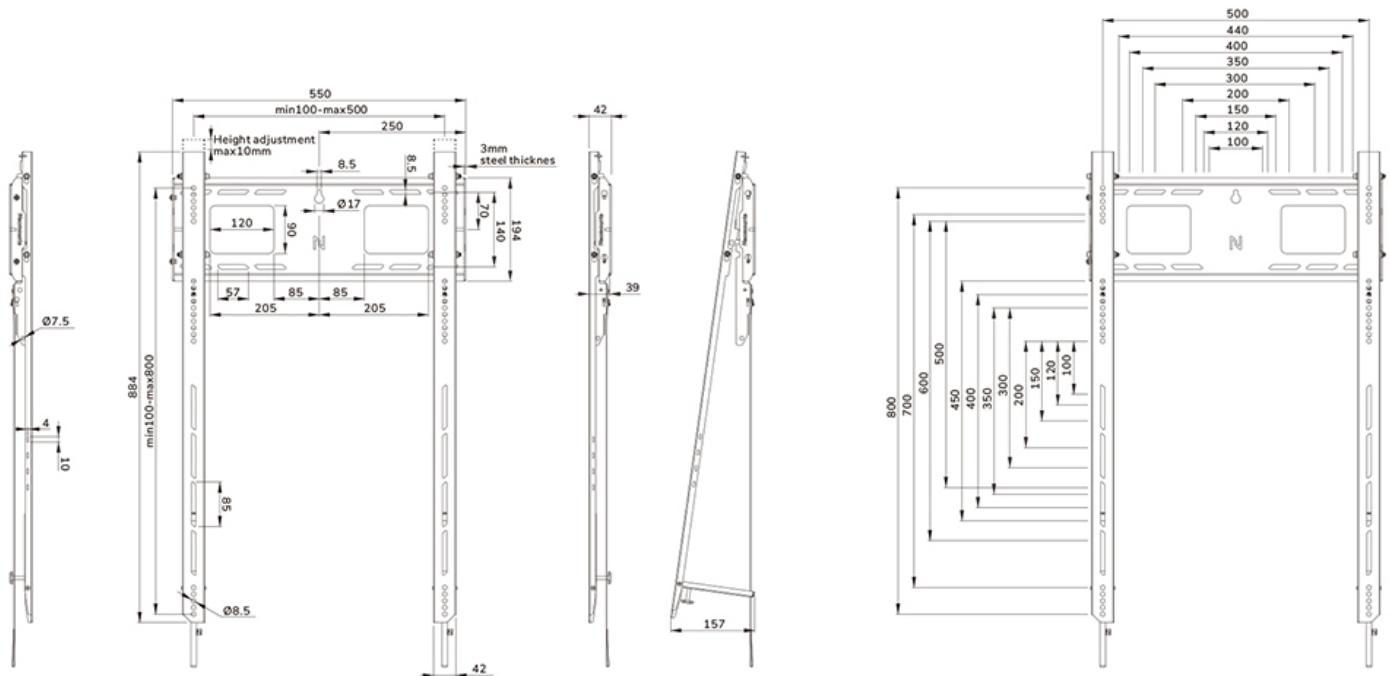

FUNCTIONALITY

Type	Fixed
Height adjustment	1 cm
Lockable	Lockable - Padlock not included
Height	68,4 cm
Width	55 cm
Depth	4,2 cm
Adjustment type	Manual

INFORMATION

Color	Black
Main material	Steel
Warranty	5 year
EAN code	8717371443290

Neomounts

Neomounts

Neomounts WL30-750BL18P fixed portrait wall mount for 50-98" screens - Black

The Neomounts WL30-750BL18P LEVEL is the ultimate solution for securely portrait mounting an interactive or heavy weight display up to 98" with a maximum capacity of 100 kg. This heavy-duty wall mount features a high profile wall plate and is engineered for stability and precision, ensuring your screen is securely mounted even on uneven surfaces. The wall mount is designed to provide the sturdiest and most stable touch screen experience. The brackets of the WL30-750BL18P feature depth adjustable wall supports on the lower brackets for better weight distribution and maximum stability. The mount features individual adjustable brackets (10 mm) for securely adjusting the display height or levelling it.

The LEVEL-750 wall mount has a profile depth of 4,2 cm and is suitable for screens that meet VESA hole pattern 100x100 to 500x800 mm. Its quickly connectable wall plate allows for multiple screen mounting, while a clever kickstand service position provides easy access to cables and connectors, ideal when mounting large displays in portrait. Additionally, the wall plate is designed with specific cut-outs for wall sockets and securing devices and cables. It features various perforated holes for easy tie-wrap cable fixing and provides space for cable storage, ensuring a clean and tidy finishing.

For a simple and effective storage, an optionally available, AV-rack can be installed to the

WL30-750BL18P

NEOMOUNTS HEAVY DUTY TV WALL MOUNT

Neomounts

Measuring unit: mm