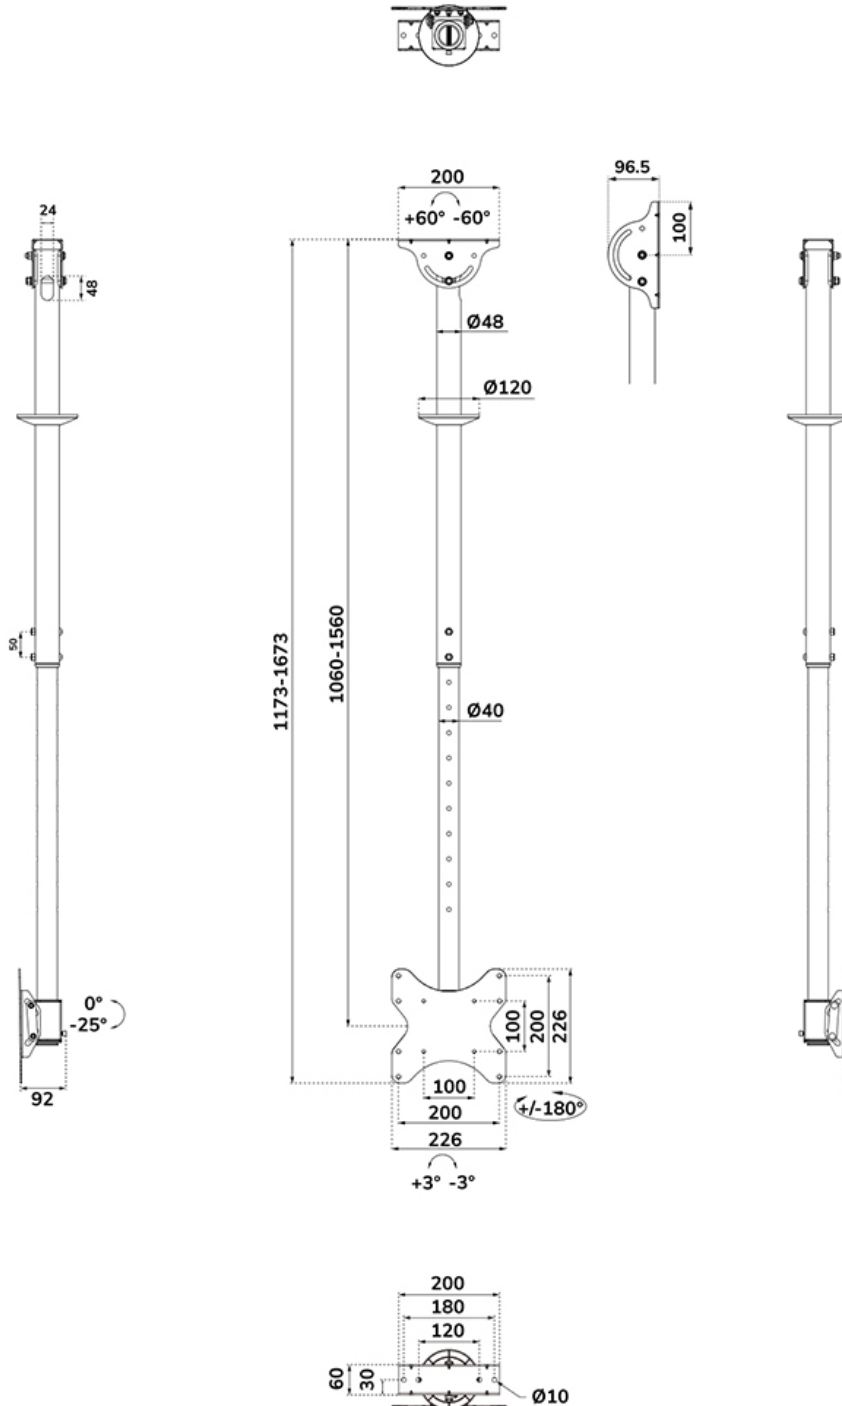

FUNCTIONALITY

Type	Full motion
Height adjustment	106-156 cm
Lockable	Not lockable
Tilt (degrees)	+0°. -25°
Swivel (degrees)	+180°. -180°
Rotate (degrees)	+3°. -3°
Height	168 cm
Width	22.6 cm
Depth	9.2 cm
Adjustment type	Manual

Neomounts

Neomounts

Neomounts CL35-340BL12 Monitor/TV mount ceiling 1 screen - 23-42" - max 50 kg - VESA 100x100-200x200 - h 106-156 cm - black

The Neomounts CL35-340BL12 is a full motion ceiling mount for flat screens up to 42". The unique tilt (25°) and swivel (360°) technology allows the mount to change to the optimal viewing angle. Level adjustment is available for the perfect installation.

The ceiling mount can be easily adjusted in height from 106 to 156 cm* and has a weight capacity of 50 kg. The CL35-340BL12 is suitable for screens that meet VESA hole pattern 100x100 to 200x200 mm. A practical cable management system conceals and routes cables from ceiling to screen. The mount features an adjustable mounting angle for sloped ceilings and comes with an additional cover for installation on suspended ceilings.

NEOMOUNTS CL35-340BL12 MONITOR/TV

Neomounts

Measuring unit: mm