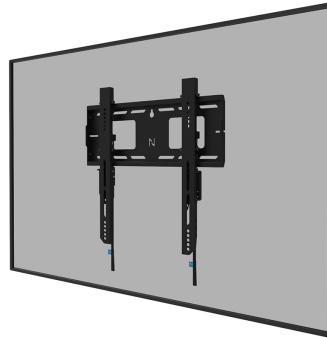

Type	Fixed
Height adjustment	1 cm
Lockable	Lockable - Padlock not included
Height	48,8 cm
Width	48,6 cm
Depth	4,2 cm
Adjustment type	Manual

INFORMATION

Color	Black
Main material	Steel
Warranty	5 year
EAN code	8717371443252

NEOMOUNTS HEAVY DUTY TV WALL MOUNT

Neomounts

Neomounts

Neomounts WL30-750BL14 fixed wall mount for 32-75" screens - Black

The Neomounts WL30-750BL14 LEVEL is the ultimate solution for securely mounting an interactive or heavy weight display up to 75" with a maximum capacity of 100 kg. This heavy-duty wall mount features a high profile wall plate and is engineered for stability and precision, ensuring your screen is securely mounted even on uneven surfaces. The wall mount is designed to provide the sturdiest and most stable touch screen experience. The brackets of the WL30-750BL14 feature depth adjustable wall supports on the lower brackets for better weight distribution and maximum stability. The mount features individual adjustable brackets (10 mm) for securely adjusting the display height or levelling it.

The LEVEL-750 wall mount has a profile depth of 4,2 cm and is suitable for screens that meet VESA hole pattern 100x100 to 400x400 mm. Its quickly connectable wall plate allows for multiple screen mounting, while a clever kickstand service position provides easy access to cables and connectors. Additionally, the wall plate is designed with specific cut-outs for wall sockets and securing devices and cables. It features various perforated holes for easy tie-wrap cable fixing and provides space for cable storage, ensuring a clean and tidy finishing.

For simple and effective storage, an optionally available AV-rack can be installed to the left or right side of the mount.

WL30-750BL14

NEOMOUNTS HEAVY DUTY TV WALL MOUNT

Neomounts

Measuring unit: mm

unikomp.
Nowe Technologie IT