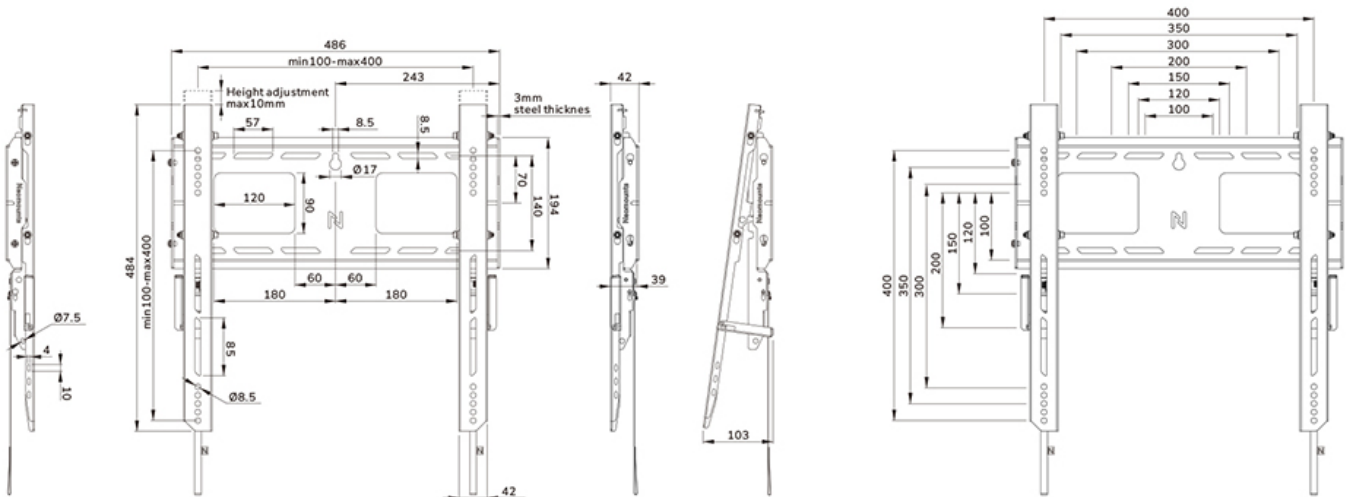

Type	Fixed
Height adjustment	1 cm
Lockable	Lockable - Padlock not included
Height	48,8 cm
Width	48,6 cm
Depth	4,2 cm
Adjustment type	Manual

INFORMATION

Color	Black
Main material	Steel
Warranty	5 year
EAN code	8717371443252

NEOMOUNTS HEAVY DUTY TV WALL MOUNT

Neomounts

Neomounts

Neomounts WL30-750BL14 fixed wall mount for 32-75" screens - Black

The Neomounts WL30-750BL14 LEVEL is the ultimate solution for securely mounting an interactive or heavy weight display up to 75" with a maximum capacity of 100 kg. This heavy-duty wall mount features a high profile wall plate and is engineered for stability and precision, ensuring your screen is securely mounted even on uneven surfaces. The wall mount is designed to provide the sturdiest and most stable touch screen experience. The brackets of the WL30-750BL14 feature depth adjustable wall supports on the lower brackets for better weight distribution and maximum stability. The mount features individual adjustable brackets (10 mm) for securely adjusting the display height or levelling it.

The LEVEL-750 wall mount has a profile depth of 4,2 cm and is suitable for screens that meet VESA hole pattern 100x100 to 400x400 mm. Its quickly connectable wall plate allows for multiple screen mounting, while a clever kickstand service position provides easy access to cables and connectors. Additionally, the wall plate is designed with specific cut-outs for wall sockets and securing devices and cables. It features various perforated holes for easy tie-wrap cable fixing and provides space for cable storage, ensuring a clean and tidy finishing.

For simple and effective storage, an optionally available AV-rack can be installed to the left or right side of the mount.

WL30-750BL14

NEOMOUNTS HEAVY DUTY TV WALL MOUNT

Neomounts

Measuring unit: mm

unikomp.
Nowe Technologie IT