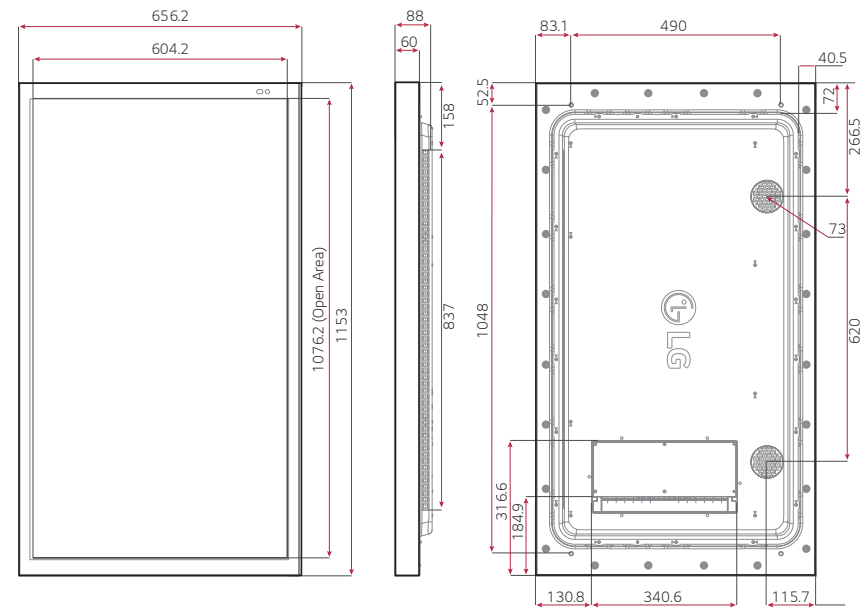

* The image is for illustrative purposes only

55XE4F

49XE4F

CONNECTIVITY

- 1 SPEAKER OUT
- 2 HDMI IN
- 3 RS232C IN
- 4 RS232C OUT
- 5 DP IN
- 6 USB IN
- 7 LAN IN
- 8 LAN OUT
- 9 HDBaseT IN

XE4F Series		55XE4F	49XE4F
PANEL	Screen Size	55	49
	Panel Technology	IPS, M+(WRGB)	IPS, M+(WRGB)
	Back Light Type	Direct	Direct
	Aspect Ratio	16 : 9	16 : 9
	Native Resolution	1,920 x 1,080 (FHD, WRGB)	1,920 x 1,080 (FHD, WRGB)
	Brightness	4,000 cd/m ² (Typ.), 3,200 cd/m ² (Min.)	4,000 cd/m ² (Typ.), 3,200 cd/m ² (Min.)
	Contrast Ratio	1,200:1	1,300:1
	Dynamic CR	500,000:1	500,000:1
	Viewing Angle (H x V)	178 x 178	178 x 178
	Response Time	Typ. 9ms (G to G BW)	Typ. 8ms (G to G BW)
	Surface Treatment (Haze, Quarter Wave Plate)	Haze 3%, QWP	Haze 3%, QWP
	Local dimming	48 Blocks	48 Blocks
	Life Time (Typ.)	50,000 Hrs	50,000 Hrs
	Operation Hours	24 Hrs	24 Hrs
Orientation	Portrait & Landscape	Portrait & Landscape	
CONNECTIVITY	Input	HDMI(2), DP, HDBaseT, USB(2)	
	Output	External Speaker Out(L/R)	
	External Control	RS232C In/Out, RJ45(LAN) In/Out	
PHYSICAL SPECIFICATION	Protection Glass	5mm(IK 10, Degree of Protection, Tempered, Anti-Reflective)	5mm(IK 10, Degree of Protection, Tempered, Anti-Reflective)
	Bezel Color	Black	Black
	Bezel Width	38.4mm(T/B), 26.0mm(L/R)	38.4mm(T/B), 26.0mm(L/R)
	Monitor Dimension (W x H x D)	737.4 x 1,292.5 x 88.0mm	656.2 x 1153x 88.0mm
	Weight (Head)	40kg	32Kg (TBD)
	Packing Dimensions (W x H x D)	1,446 x 890 x 207 mm	1,286 x 797 x 207mm
	Packed Weight	45kg	37Kg (TBD)
Handle	X	X	
KEY FEATURE	webOS4.0 Platform, Internal Memory(16G, System 4GB+ Available 12GB) Temperature Sensor, Auto Brightness sensor, BLU Sensor, Pixel sensor, Gyro Sensor, Humidity Sensor Outdoor API control, HDBaseT, WOL, webRTC, Control Manager, DPM, Smart Energy Saving		
ENVIRONMENT CONDITIONS	Operation Temperature	-30°C to 50 °C	-30°C to 50 °C
	Operation Humidity	5 % to 100 %	5 % to 100 %
POWER	Power Supply	100-240V~, 50/60Hz	100-240V~, 50/60Hz
	Power Type	Built-In Power	Built-In Power
POWER CONSUMPTION	Typ./Max.	310/390W	290/370W
	Smart Energy Saving	170W	170W
CERTIFICATION	Safety	IEC 60950-1 / EN 60950-1 / UL 60950-1	IEC 60950-1 / EN 60950-1 / UL 60950-1
	EMC	FCC Class "A" / CE / KCC	FCC Class "A" / CE / KCC
	ErP / Energy Star	ErP "C" /NA	ErP "C" /NA
SOFTWARE COMPATIBILITY	SuperSign	Yes(CMS, Control)	Yes(CMS, Control)
	Signage365Care	Yes	Yes
ACCESSORY	Basic	Remote Controller, Manual(EIG, IG , OM), Regulation Book, Phone to RS232C Gender, HDMI Cable , POWER CABLE, Battery	