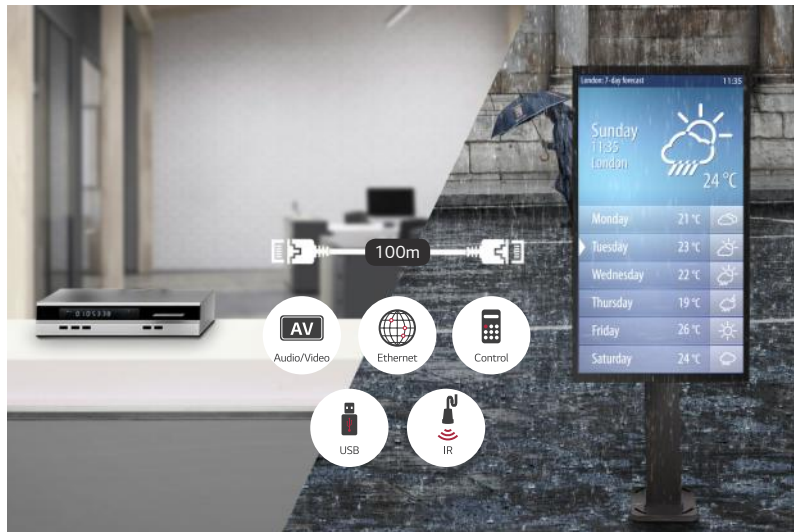

Support HDBaseT™

The XE4F Series supports HDBaseT™, the global standard for the transmission of ultra-high definition video & audio, Ethernet, controls, USB and IR over a single, long-distance cable, for easier control of the display and saving installation and maintenance costs.

* The XE4F Series doesn't support the power supply

Web Monitoring

This web-based monitoring solution is user-friendly and allows the user to be at ease. It enables the user to have full access anywhere at anytime from their mobile phone while having access to both current and past data. It allows the user to monitor the unit, make adjustments, and control the unit remotely in real time.