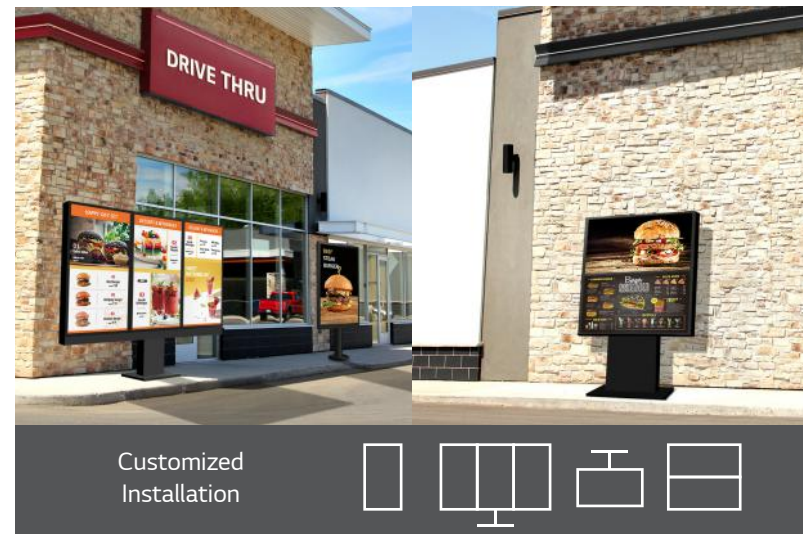

Slim & Robust Design with Outstanding Visibility

IP-Rated Outdoor Display | XE4F Series 55 49

With a slim & robust design, XE4F series can be easily installed to meet the customer's needs in external environments that require complex installation conditions. And upgraded brightness captures the attention of customers even under strong and direct sunlight.

Easy integration for partner's customized design

The XE4F series is lighter and ready to be customized for various customer needs and settings. From outdoor menu boards to kiosks, the XE4F series is also mountable and optimized for customers, based on the industry purpose and use.