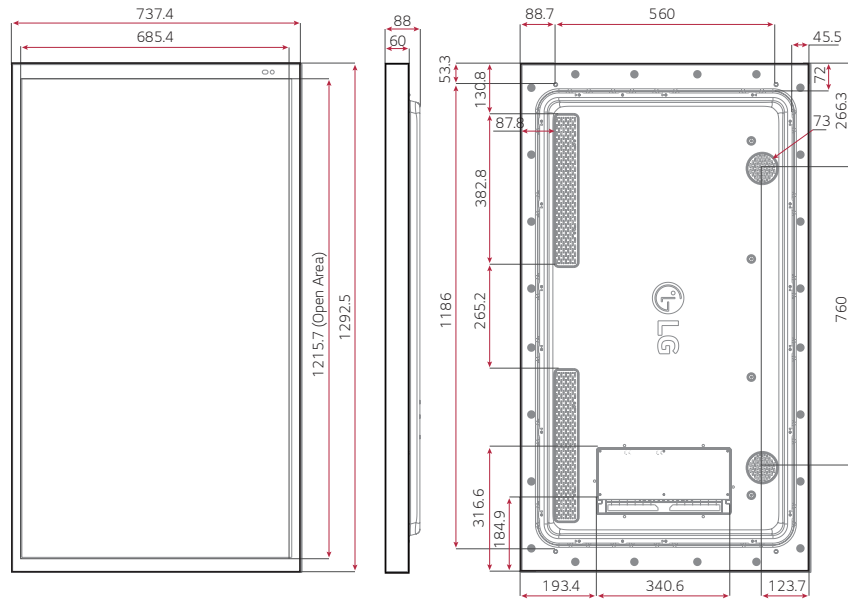

* The image is for illustrative purposes only

55XE4F

49XE4F

CONNECTIVITY

- 1 SPEAKER OUT
- 2 HDMI IN
- 3 RS232C IN
- 4 RS232C OUT
- 5 DP IN
- 6 USB IN
- 7 LAN IN
- 8 LAN OUT
- 9 HDBaseT IN

XE4F Series		55XE4F	49XE4F
PANEL	Screen Size	55	49
	Panel Technology	IPS, M+(WRGB)	IPS, M+(WRGB)
	Back Light Type	Direct	Direct
	Aspect Ratio	16 : 9	16 : 9
	Native Resolution	1,920 x 1,080 (FHD, WRGB)	1,920 x 1,080 (FHD, WRGB)
	Brightness	4,000 cd/m ² (Typ.), 3,200 cd/m ² (Min.)	4,000 cd/m ² (Typ.), 3,200 cd/m ² (Min.)
	Contrast Ratio	1,200:1	1,300:1
	Dynamic CR	500,000:1	500,000:1
	Viewing Angle (H x V)	178 x 178	178 x 178
	Response Time	Typ. 9ms (G to G BW)	Typ. 8ms (G to G BW)
	Surface Treatment (Haze, Quarter Wave Plate)	Haze 3%, QWP	Haze 3%, QWP
	Local dimming	48 Blocks	48 Blocks
	Life Time (Typ.)	50,000 Hrs	50,000 Hrs
	Operation Hours	24 Hrs	24 Hrs
Orientation	Portrait & Landscape	Portrait & Landscape	
CONNECTIVITY	Input	HDMI(2), DP, HDBaseT, USB(2)	
	Output	External Speaker Out(L/R)	
	External Control	RS232C In/Out, RJ45(LAN) In/Out	
PHYSICAL SPECIFICATION	Protection Glass	5mm(IK 10, Degree of Protection, Tempered, Anti-Reflective)	5mm(IK 10, Degree of Protection, Tempered, Anti-Reflective)
	Bezel Color	Black	Black
	Bezel Width	38.4mm(T/B), 26.0mm(L/R)	38.4mm(T/B), 26.0mm(L/R)
	Monitor Dimension (W x H x D)	737.4 x 1,292.5 x 88.0mm	656.2 x 1153x 88.0mm
	Weight (Head)	40kg	32Kg (TBD)
	Packing Dimensions (W x H x D)	1,446 x 890 x 207 mm	1,286 x 797 x 207mm
	Packed Weight	45kg	37Kg (TBD)
Handle	X	X	
KEY FEATURE	webOS4.0 Platform, Internal Memory(16G, System 4GB+ Available 12GB) Temperature Sensor, Auto Brightness sensor, BLU Sensor, Pixel sensor, Gyro Sensor, Humidity Sensor Outdoor API control, HDBaseT, WOL, webRTC, Control Manager, DPM, Smart Energy Saving		
ENVIRONMENT CONDITIONS	Operation Temperature	-30°C to 50 °C	-30°C to 50 °C
	Operation Humidity	5 % to 100 %	5 % to 100 %
POWER	Power Supply	100-240V~, 50/60Hz	100-240V~, 50/60Hz
	Power Type	Built-In Power	Built-In Power
POWER CONSUMPTION	Typ./Max.	310/390W	290/370W
	Smart Energy Saving	170W	170W
CERTIFICATION	Safety	IEC 60950-1 / EN 60950-1 / UL 60950-1	IEC 60950-1 / EN 60950-1 / UL 60950-1
	EMC	FCC Class "A" / CE / KCC	FCC Class "A" / CE / KCC
	ErP / Energy Star	ErP "C" /NA	ErP "C" /NA
SOFTWARE COMPATIBILITY	SuperSign	Yes(CMS, Control)	Yes(CMS, Control)
	Signage365Care	Yes	Yes
ACCESSORY	Basic	Remote Controller, Manual(EIG, IG , OM), Regulation Book, Phone to RS232C Gender, HDMI Cable , POWER CABLE, Battery	