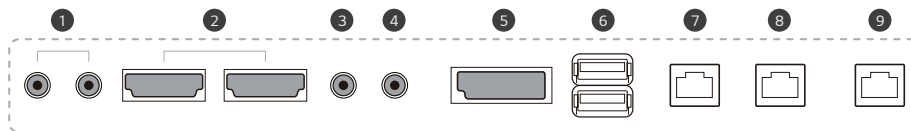

* The image is for illustrative purposes only

55XE4F

49XE4F

CONNECTIVITY

- 1 SPEAKER OUT
- 2 HDMI IN
- 3 RS232C IN
- 4 RS232C OUT
- 5 DP IN
- 6 USB IN
- 7 LAN IN
- 8 LAN OUT
- 9 HDBaseT IN

XE4F Series		55XE4F	49XE4F
PANEL	Screen Size	55	49
	Panel Technology	IPS, M+(WRGB)	IPS, M+(WRGB)
	Back Light Type	Direct	Direct
	Aspect Ratio	16 : 9	16 : 9
	Native Resolution	1,920 x 1,080 (FHD, WRGB)	1,920 x 1,080 (FHD, WRGB)
	Brightness	4,000 cd/m ² (Typ.), 3,200 cd/m ² (Min.)	4,000 cd/m ² (Typ.), 3,200 cd/m ² (Min.)
	Contrast Ratio	1,200:1	1,300:1
	Dynamic CR	500,000:1	500,000:1
	Viewing Angle (H x V)	178 x 178	178 x 178
	Response Time	Typ. 9ms (G to G BW)	Typ. 8ms (G to G BW)
	Surface Treatment (Haze, Quarter Wave Plate)	Haze 3%, QWP	Haze 3%, QWP
	Local dimming	48 Blocks	48 Blocks
	Life Time (Typ.)	50,000 Hrs	50,000 Hrs
	Operation Hours	24 Hrs	24 Hrs
Orientation	Portrait & Landscape	Portrait & Landscape	
CONNECTIVITY	Input	HDMI(2), DP, HDBaseT, USB(2)	
	Output	External Speaker Out(L/R)	
	External Control	RS232C In/Out, RJ45(LAN) In/Out	
PHYSICAL SPECIFICATION	Protection Glass	5mm(IK 10, Degree of Protection, Tempered, Anti-Reflective)	5mm(IK 10, Degree of Protection, Tempered, Anti-Reflective)
	Bezel Color	Black	Black
	Bezel Width	38.4mm(T/B), 26.0mm(L/R)	38.4mm(T/B), 26.0mm(L/R)
	Monitor Dimension (W x H x D)	737.4 x 1,292.5 x 88.0mm	656.2 x 1153x 88.0mm
	Weight (Head)	40kg	32Kg (TBD)
	Packing Dimensions (W x H x D)	1,446 x 890 x 207 mm	1,286 x 797 x 207mm
	Packed Weight	45kg	37Kg (TBD)
Handle	X	X	
KEY FEATURE	webOS4.0 Platform, Internal Memory(16G, System 4GB+ Available 12GB) Temperature Sensor, Auto Brightness sensor, BLU Sensor, Pixel sensor, Gyro Sensor, Humidity Sensor Outdoor API control, HDBaseT, WOL, webRTC, Control Manager, DPM, Smart Energy Saving		
ENVIRONMENT CONDITIONS	Operation Temperature	-30°C to 50 °C	-30°C to 50 °C
	Operation Humidity	5 % to 100 %	5 % to 100 %
POWER	Power Supply	100-240V~, 50/60Hz	100-240V~, 50/60Hz
	Power Type	Built-In Power	Built-In Power
POWER CONSUMPTION	Typ./Max.	310/390W	290/370W
	Smart Energy Saving	170W	170W
CERTIFICATION	Safety	IEC 60950-1 / EN 60950-1 / UL 60950-1	IEC 60950-1 / EN 60950-1 / UL 60950-1
	EMC	FCC Class "A" / CE / KCC	FCC Class "A" / CE / KCC
	ErP / Energy Star	ErP "C" /NA	ErP "C" /NA
SOFTWARE COMPATIBILITY	SuperSign	Yes(CMS, Control)	Yes(CMS, Control)
	Signage365Care	Yes	Yes
ACCESSORY	Basic	Remote Controller, Manual(EIG, IG , OM), Regulation Book, Phone to RS232C Gender, HDMI Cable , POWER CABLE, Battery	