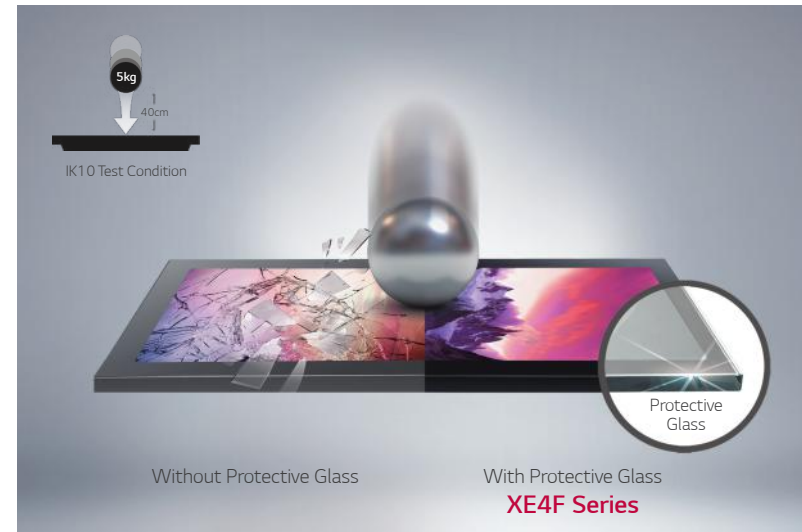

Protective Glass (IK10 Certified)

The tempered and laminated front glass ensures optimum protection from outdoor extremities, resulting in minimal or no damage from external impacts.