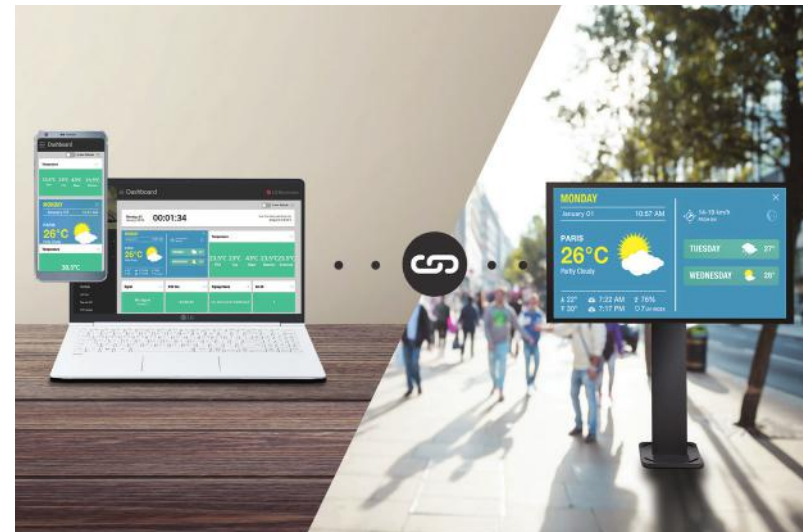

* The image is for illustrative purposes only