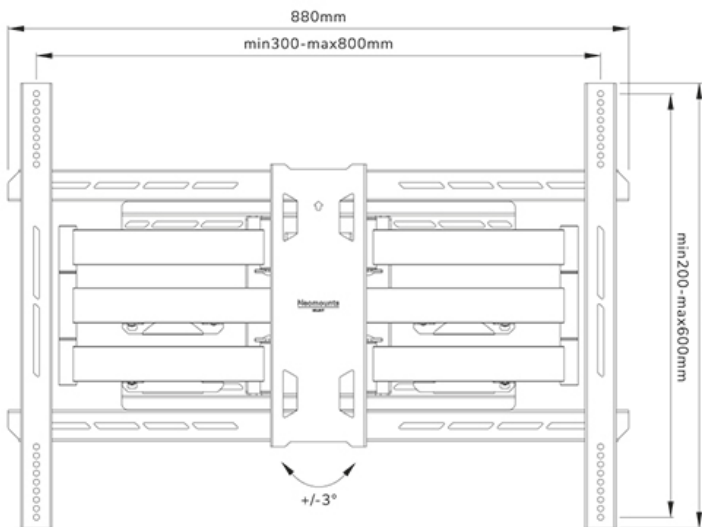

WL40S-950BL18

NEOMOUNTS HEAVY DUTY TV WALL MOUNT

Neomounts

UniKomp.pl

Nowe Technologie IT

ul. Dworcowa 8
43-200 Pszczyna
sklep@unikomp.pl
www.wyswietlanie.pl

Telefony
(32) 210 22 11
(32) 326 33 00
(32) 212 88 22