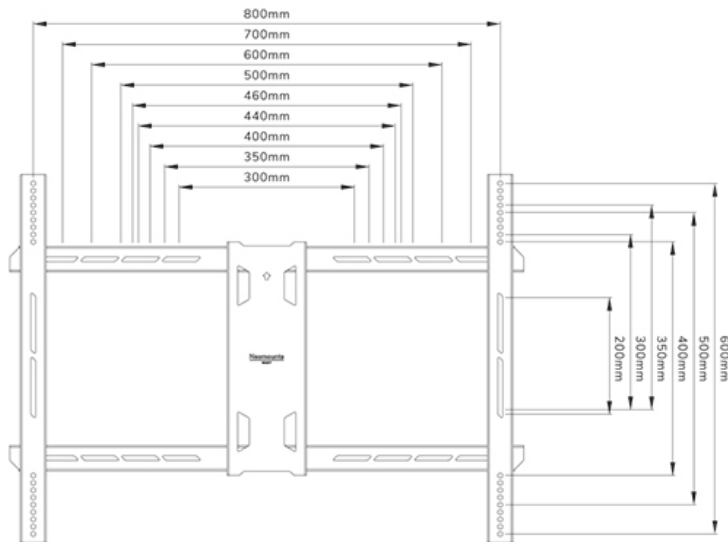

WL40S-950BL18

NEOMOUNTS HEAVY DUTY TV WALL MOUNT

Neomounts

UniKomp.pl

Nowe Technologie IT

ul. Dworcowa 8
43-200 Pszczyna
sklep@unikomp.pl
www.wyswietlanie.pl

Telefony
(32) 210 22 11
(32) 326 33 00
(32) 212 88 22