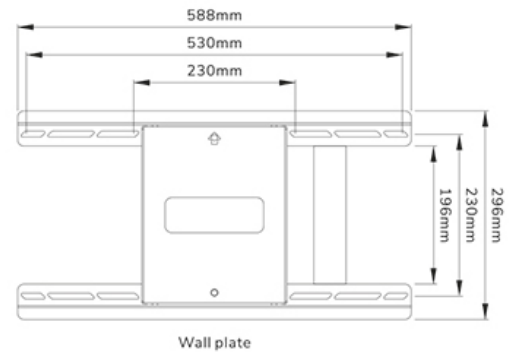

WL40S-950BL18

NEOMOUNTS HEAVY DUTY TV WALL MOUNT

Neomounts

UniKomp.pl

Nowe Technologie IT

ul. Dworcowa 8
43-200 Pszczyna
sklep@unikomp.pl
www.wyswietlanie.pl

Telefony
(32) 210 22 11
(32) 326 33 00
(32) 212 88 22