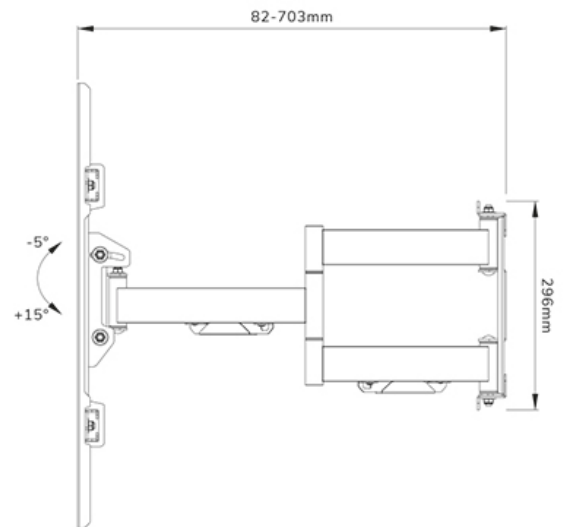

WL40S-950BL18

NEOMOUNTS HEAVY DUTY TV WALL MOUNT

Neomounts

UniKomp.pl

Nowe Technologie IT

ul. Dworcowa 8
43-200 Pszczyna
sklep@unikomp.pl
www.wyswietlanie.pl

Telefony
(32) 210 22 11
(32) 326 33 00
(32) 212 88 22