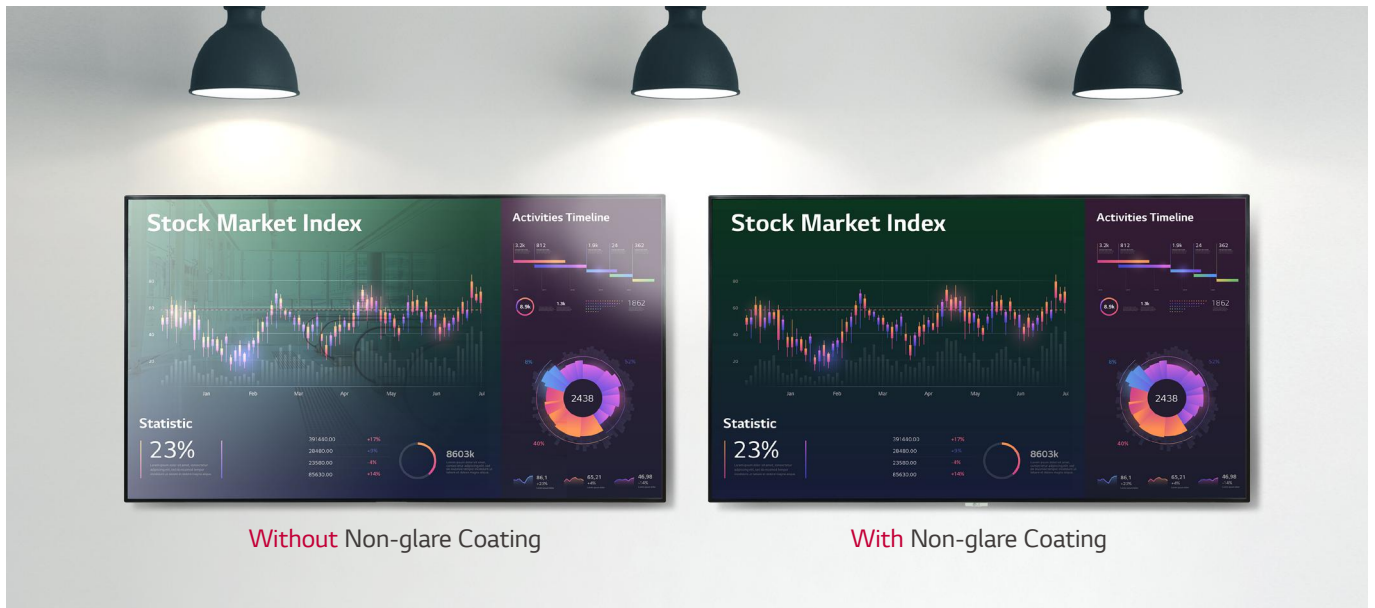

# LG UHD Large Screen Signage

 Large Screen Size

 Clear View with Non-glare Coating

 Superb Picture Quality

 webOS Smart Platform

 Meeting Room Solution

 Easy Management

## SUPERB PICTURE QUALITY

### ULTRA HD Resolution

With the resolution that is 4 times higher than FHD, it makes the color and details of the contents more vivid and realistic. In addition, the wide viewing angle applied with an IPS panel, provides clear contents with no distortion.