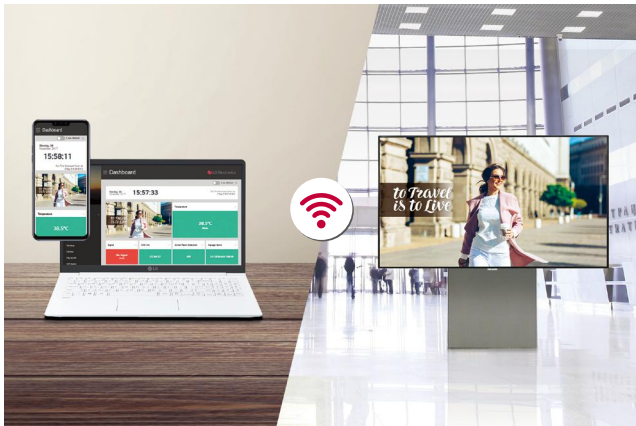

EASY MANAGEMENT

Real-time Monitoring & Control

Through the Control Manager, the embedded web monitoring solution, you can control and monitor the status of multiple UH5F-H series displays in different locations in real-time. It is available on internet connected devices, allowing you to flexibly and rapidly respond to emergency situations anywhere.

Real-time Cloud Care Service - Signage365care

The maintenance gets easier and faster with an optional service Signage365Care*, a cloud service solution provided by LG service. It remotely manages status of displays in client workplaces for fault diagnosis and remote-control services, ensuring the stable operation of a client's business.

* The availability of "Signage365Care" service can differ by region, so please contact the LG sales representative in your region for further details.