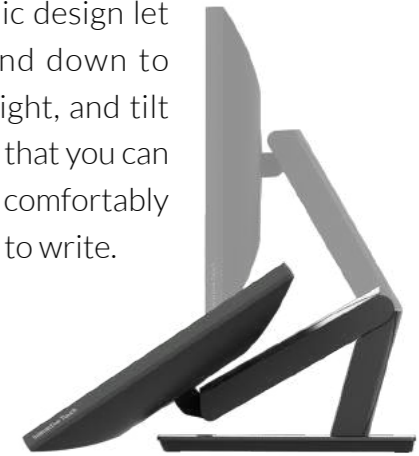

Bring Your Own Computer, And You Are All Set.

Let Ideao Hub be the center of your workspace. With one type-C cable connected to your computer, you can start sharing the screen, and touch back to control your laptop. With multiple I/O ports embedded, Ideao Hub works as a big docking station and provide extra connectivities to every meeting peripherals!

In a hot desking environment, people can conveniently just bring their own laptops to work and instantly enjoy every device connected to an Ideao Hub through a simple plug of a cable.

 Touch back with just a
single Type-C cable

Team Collaboration

Swivel the stand and let the team see the content clearly from a comfortable angle.

Lift & Tilt

The ergonomic design let you lift up and down to adjust the height, and tilt it to the angle that you can lay your palm comfortably on the screen to write.

Simply Flip

Rotate the display into portrait mode to better read contracts, code programs, or design creative works. Just like a giant pad!

Match Your Space

Ideo Hub is more flexible than the monitor with built-in stand. With VESA compatibility, you can easily fit Ideo Hub into your preferred monitor arm or wall mount on the office desk. Make it match your space, and free your desk.