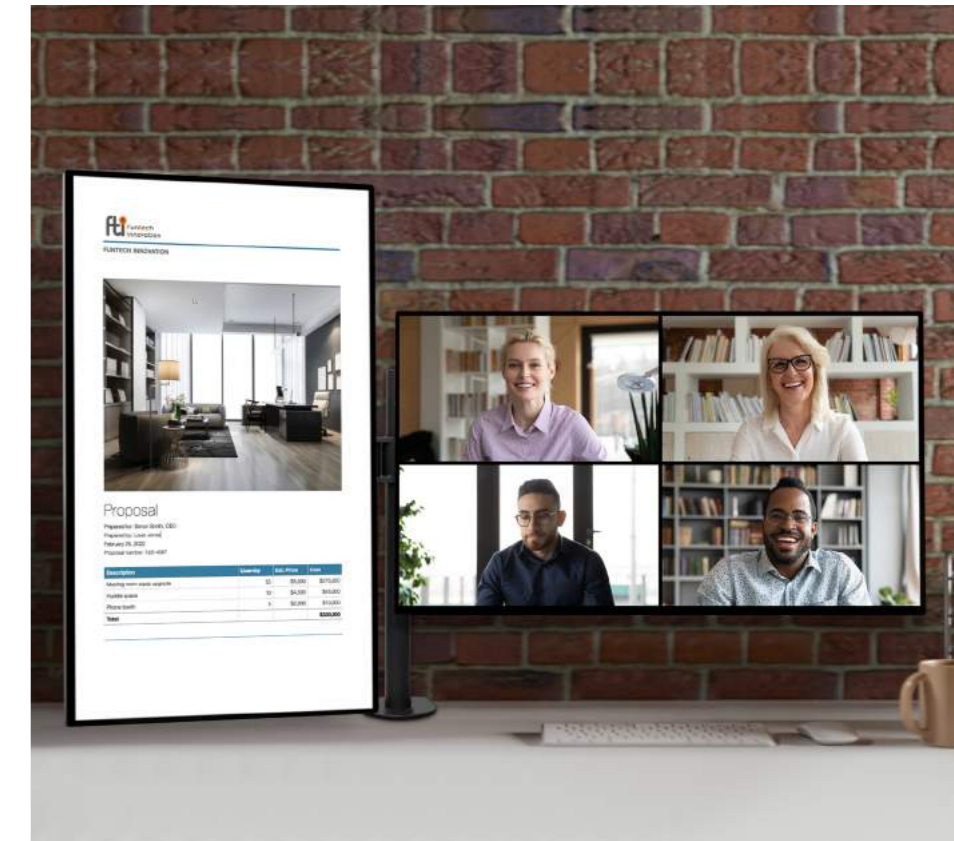

Bring Your Own Computer, And You Are All Set.

Let Ideao Hub be the center of your workspace. With one type-C cable connected to your computer, you can start sharing the screen, and touch back to control your laptop. With multiple I/O ports embedded, Ideao Hub works as a big docking station and provide extra connectivities to every meeting peripherals!

Team Collaboration

Swivel the stand and let the team see the content clearly from a comfortable angle.

Lift & Tilt

The ergonomic design let you lift up and down to adjust the height, and tilt it to the angle that you can lay your palm comfortably on the screen to write.

Simply Flip

Rotate the display into portrait mode to better read contracts, code programs, or design creative works. Just like a giant pad!

Match Your Space

Ideo Hub is more flexible than the monitor with built-in stand. With VESA compatibility, you can easily fit Ideo Hub into your preferred monitor arm or wall mount on the office desk. Make it match your space, and free your desk.

Easy to Deploy. Built for Any Space and Professional.

From personal working to group brainstorming, Ideo Hub is built for idea creation, inspiring presentation, and team collaboration in any workplace.