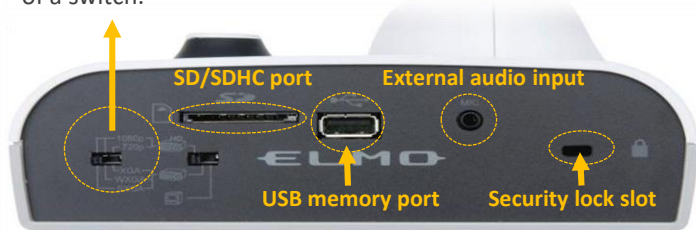

LIGHTING

Illumination lamp White LED

OTHERS

Accessories	AC adapter, AC cord, USB cable(for connecting to PC), Remote control, AAA batteries(for remote control), ELMO Interactive Toolbox Software CD-ROM, ELMO Interactive Toolbox installation manual, L-12iD Instruction manual(CD-ROM), Basic startup guide, Warranty
Security slot	Provided
Power source	12V DC(AC adapter AC100-240V)
Power consumption	16.2W
Dimensions (WxDxH)	355x373.5x426.5mm setup 195x294x469mm folded
Weight	Approx. 3.0 kg (main unit only)

REAR PANEL

SELECTABLE OUTPUT RESOLUTION

The L-12iD offers a variety of output resolutions at a simple flick of a switch.

SAVE IMAGES/VIDEOS ON SD CARD/ USB MEMORY STICK

Both still images (JPEG) and audio video files (MP4) can be saved on a USB memory stick or SD memory card for future use. Files may also be saved to a computer using ELMO Interactive Toolbox software (included).

AUDIO INPUT & OUTPUT

Record high-quality video with audio via the built-in microphone or an external microphone input.

OPTION PRODUCTS

Microscope Attachment Lens

L-12iD Stage

ELMO EUROPE HQ

12 PLACE DE LA DEFENSE,
92974 PARIS LA DEFENSE CEDEX,
FRANCE
TEL : +33 (0)1 73 02 67 06
FAX : +33 (0)1 73 02 67 10
www.elmoeurope.com
info@elmoeurope.com