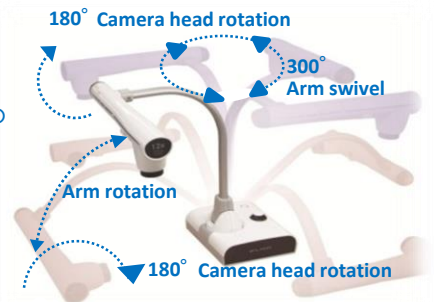

KEY FEATURES

- HDMI Pass Through **NEW!**
- Powerful 96 x Zoom (12 x optical zoom, 8 x digital zoom)
- 3.4 MP CMOS Sensor
- Full HD 1080p
- USB Video Class Compliant (can be seamlessly used as a webcam)
- Multi-directional Camera Neck
- A3 Capture Area
- Built-in Microphone
- Ergonomically Designed Remote Control

L-12iD

The Revolutionary Interactive Visualiser

Powerful 96 x zoom

Full HD 1080p images

30 fps Smooth Video

High Quality Images & 300° Swivel Camera Head & Arm

The L-12iD can capture high quality full HD images from all directions. The solid camera arm stays in position and is easily operated by both left- and right-handed users.

Ultimate Connectivity

Web Cam Feature & HDMI Pass Through **NEW**

The new feature of L-12iD is the ultimate in connectivity and usability. It supports **UVC (USB Video class)** for easy integration with your interactive whiteboard, and other classroom technology. The new HDMI pass through feature allows you to use your L-12iD visualiser as an HDMI “pass through” switcher to display a HD computer or tablet PC screen and HD images from the L-12iD visualiser at the push of a button.

L-12iD SPECIFICATIONS

CAMERA

Image pick-up device	1/2.8" CMOS 3,400,000 pixels
Total pixels	2,144(H) x 1,588(V)
Effective pixels	1,920(H) x 1,536(V)
Frame rate	30fps
Resolution	Analogue RGB :800(H) x 800(V)TV lines or more