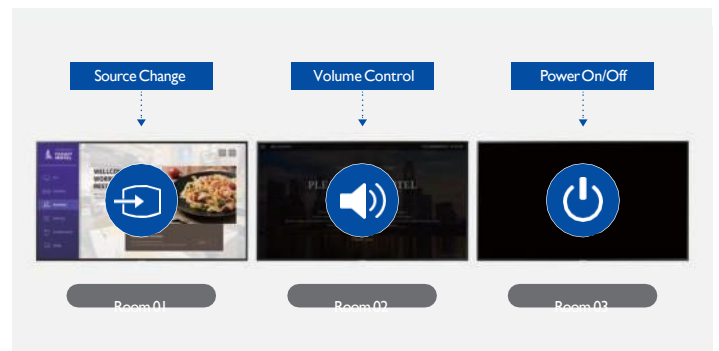

Integrated device management

Quickly update in-room TVs from a centralized source with Samsung LYNK Cloud. Managers can modify channel maps and program guides and control basic functions, making it easier than ever to provide support and maintenance.

* Some features may not be compatible with hotel's current platforms.