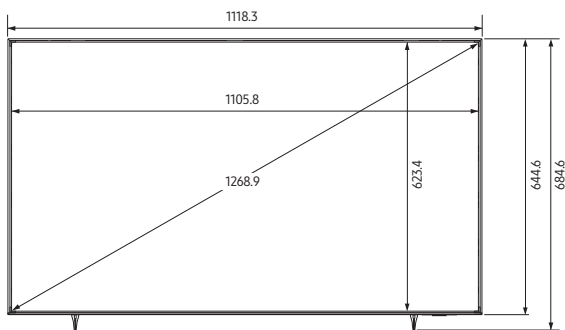

Technical drawings

43"

50"

55"

65"

Technical drawings

75"

* There are two options for the 75" stand.
Customer can choose one of the two according to the situation.