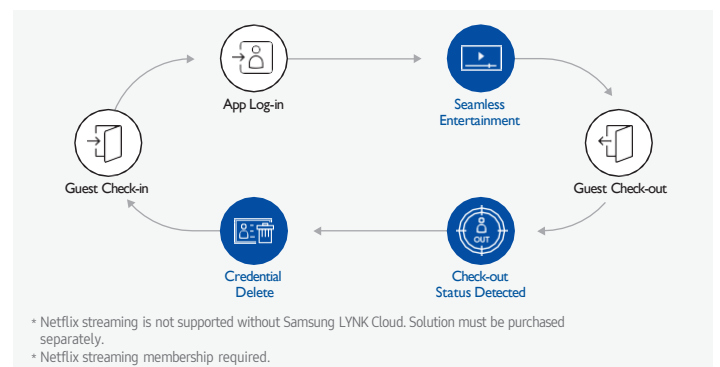

An instantly familiar UI for faster navigation

Upon turning on their room TV, guests are treated to a recognizable UI filled with the most popular entertainment applications such as Netflix and YouTube. Guests can sign-in to dive back into the latest show they're bingeing or find new suggestions through their apps.

Safe credentials management with LYNK Cloud

Guests credentials are safely saved for the duration of their trip, allowing them quick access anytime they're in their rooms. Upon checking out, credentials are wiped from the system using Samsung LYNKCloud and the hotel's Property Management System, giving users added peace of mind.