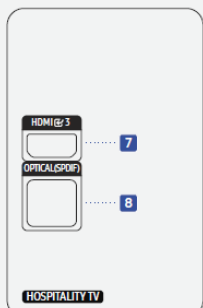

Connectors

1 USB (5V 0.5A)	6 ANT IN
2 USB (HDD 5V 1A)	7 HDMI IN 3
3 LAN IN	8 OPTICAL (SPDIF)
4 HDMI IN 2 (eARC) HDMI IN 1	
5 DATA