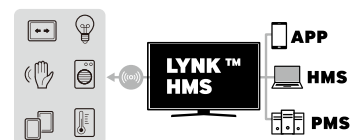

Convenient and Thorough Room Management

LYNK HMS delivers pleasant and memorable guest experience in a more cost-efficient manner. Hotel operators can streamline content delivery property-wide while also managing heat and air activity based on room occupancy.

Additional Features

- Plug and Play
- LYNK DRM
- Bluetooth Music Player
- Contents Sharing

- Sound Bar Compatibility
- SI Compatibility
- Soft AP
- Variable Speaker

- Security Mode
- Swivel Stand
- ISTA

UniKomp.pl
Nowe Technologie IT

ul. Dworcowa 8
43-200 Pszczyna
sklep@unikomp.pl
www.wyswietlanie.pl

SAMSUNG