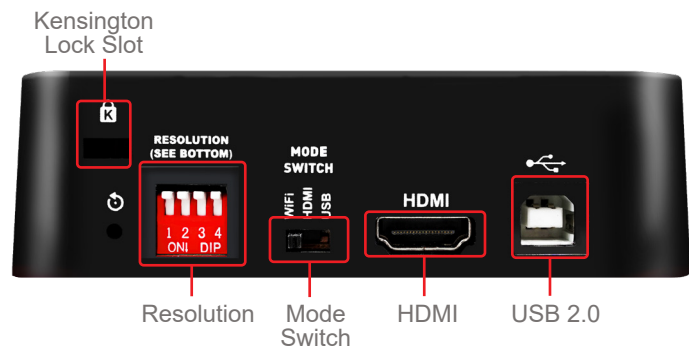

User Interface

Lumens®

UniKomp.pl
Nowe Technologie IT

ul. Dworcowa 8
43-200 Poczyna
sklep@unikomp.pl
www.wyswietlanie.pl

Telefony
(32) 210 22 11
(32) 326 33 00
(32) 212 88 22