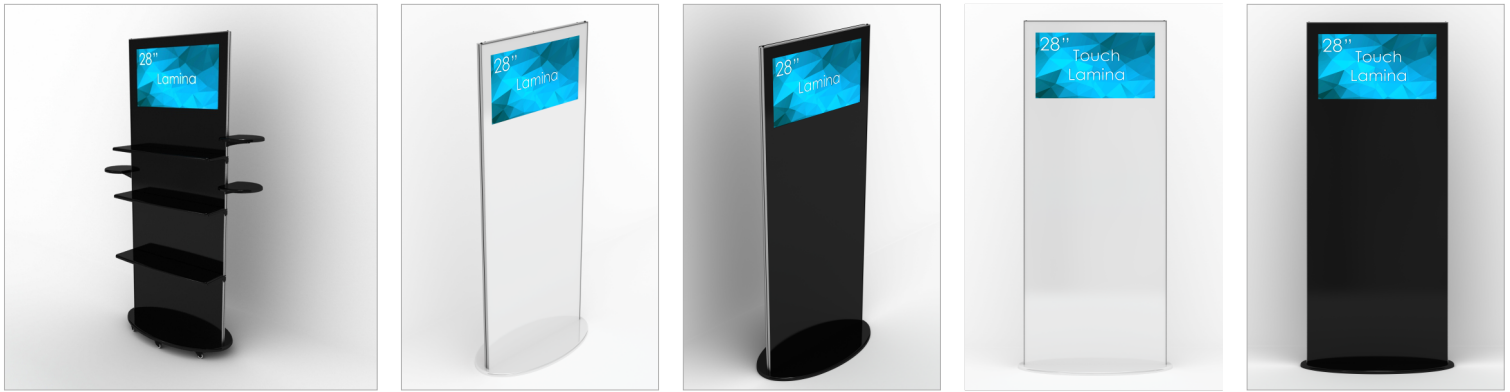

4K Ultra HD Input

Support for 4K @ 60Hz through 3 HDMI 2.0 inputs

4K Display

Genuine 4K displays with 3840x2160 pixels resolution

Smart HDMI

The screen turns On/Off based on the HDMI signal

USB Media Player

Automatized player for images and videos

SWEDX Touch Lamina Interactive Displays 4K in 4K out

| Features | Specifications | Model ID | | | |
|--------------|-------------------------|---|-------------|------------------|--------------|
| | | SWL-28K8-A1 | SWL-28K8-A2 | SWLT-28K8-A1 | SWLT-28K8-A2 |
| Color | | White | Black | White | Black |
| Panel | Aspect Ratio | 16:9 | | | |
| | Panel Resolution | 3840 x 2160 pixels | | | |
| | Refresh Rate | 60 Hz | | | |
| | Static Contrast | 1000:1 | | | |
| | Brightness | 300 cd/m ² | | | |
| | Response Time | 1.5 ms | | | |
| Power | Viewing Angle | 170/160 | | | |
| | Power Supply | 100-240 V ~ 50/60Hz | | | |
| | Power Consumption | 40 W | | | |
| Environement | Stand-by Power Consump. | <0.50 W | | | |
| | Lead Presence | Yes | | | |
| | Mercury | 0 mg | | | |
| Connections | Max Input Signal | 3840 x 2160 @ 60Hz | | | |
| | HDMI | 3 x HDMI (V. 2.0) (HDCP 2.2) 480P/480I/576P/576I//720P/1080I/1080P/2160p @ 60Hz | | | |
| | USB Media Player | 2 x USB 2.0 | | | |
| | VGA | 1 | | | |
| | VGA Audio in | 1 | | | |
| | Component | 1 x YpBbPr 480P/480I/576P/576I//720P/1080I/1080P | | | |
| | AV | 1 | | | |
| Speakers | Digital Audio Output | 1 x Coaxial | | | |
| | Audio Out | 2 x 10 W | | | |
| Touch | Interface | NA | | USB | |
| | Technology | NA | | Infrared | |
| | Points | NA | | 10 | |
| | Protection Glass | NA | | 4 mm | |
| Dimensions | Product Height | 182 cm | | 182 cm | |
| | Product Width | 92 cm | | 92 cm | |
| | Product Depth | 45 cm | | 45 cm | |
| Weight | Net | 39 kg | | 44 kg | |
| Dimension | Package | 194 x 77 x 16 cm | | 194 x 90 x 16 cm | |
| | Weight | Gross | 47 kg | | 60 kg |