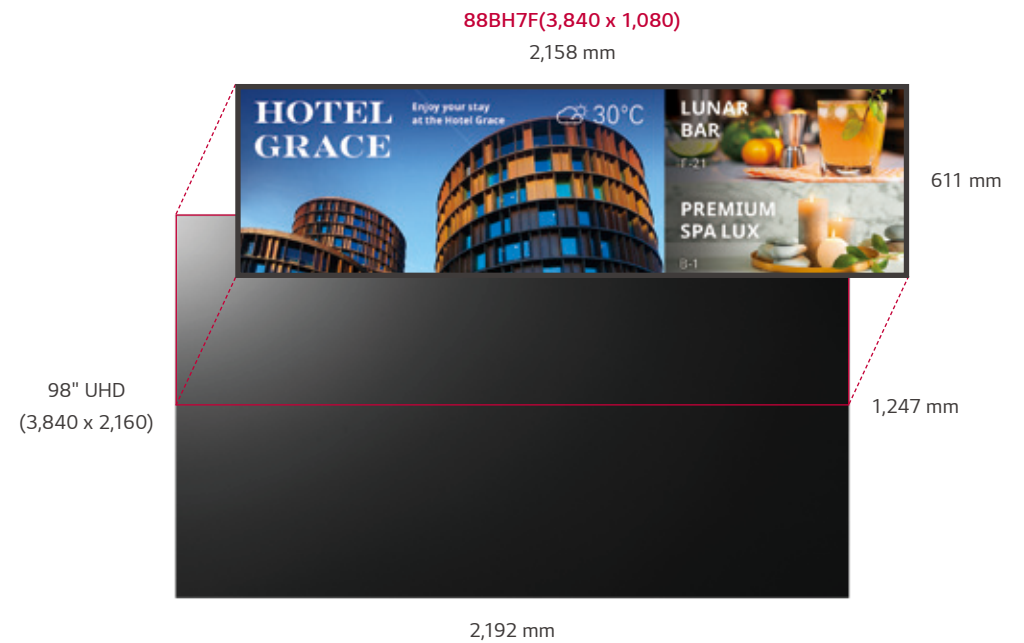

* All images are for illustrative purposes only.

32:9 Extended Wide Format

It is a unique wide screen with 32:9 bar type which provides much more flexibility in playing content than the conventional display of 16:9 ratio.

Ultra HD Resolution (3,840 x 1,080)

Ultra HD resolution delivers an immersive viewing experience with vivid colors and clear images.

Flexibility for Content Management

The 88BH7F is able to organize multi content with video and text according to user's desired ratio. Also, it is optimized to show a vertical or horizontal object without truncation, providing lifelike viewing experiences to the customers.