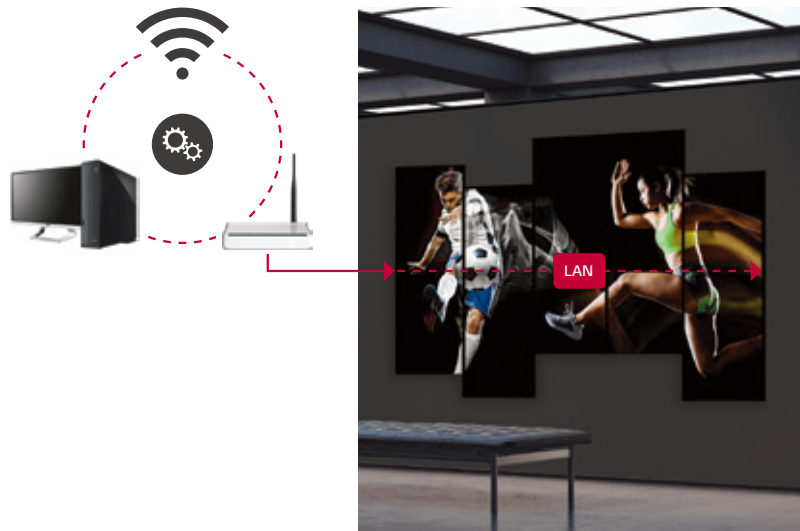

* DP Daisy Chain supports up to 4x4 configuration.

LAN Daisy Chain Management

By using this daisy-chained network feature, you can execute commands such as controlling, monitoring and even updating firmware.