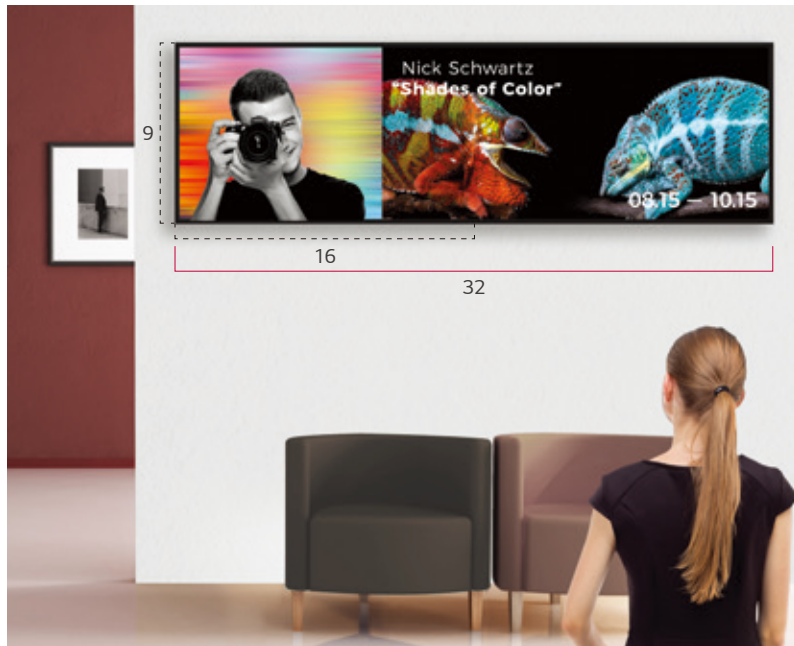

Ultra Stretch Signage | 88BH7F

Ultra Stretch Signage, 32:9 Space-Fitting Wide Screen

The 88BH7F is the most suitable display for delivering new forms of advertising and multiplexed information in a 32:9 widescreen format that brings you a new experience, captivating customers' attention.

* All images are for illustrative purposes only.

32:9 Extended Wide Format

It is a unique wide screen with 32:9 bar type which provides much more flexibility in playing content than the conventional display of 16:9 ratio.

Ultra HD Resolution (3,840 x 1,080)

Ultra HD resolution delivers an immersive viewing experience with vivid colors and clear images.

Flexibility for Content Management

The 88BH7F is able to organize multi content with video and text according to user's desired ratio. Also, it is optimized to show a vertical or horizontal object without truncation, providing lifelike viewing experiences to the customers.

Multi Screen Mode with 4PBP

The Picture-by-Picture (PBP) feature allows you to show multi content in one single display by up-to four parts. It is very useful and convenient to deliver various advertisements or pieces of information at the same time without calibration.