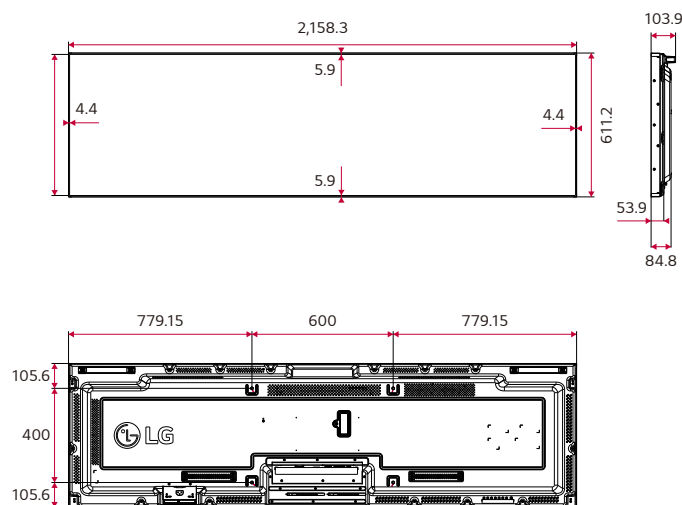

* The availability of the "Signage365Care" service differs by region, so please contact the LG sales representative in your region for more details.

Dimension (unit: mm)

Connectivity

- 1 AUDIO In
- 2 AUDIO Out
- 3 HDMI(1) In 2.0
- 4 HDMI(2) In 2.0
- 5 DP In
- 6 DP Out
- 7 HDMI(3) In 1.4
- 8 DVI-D In
- 9 USB 2.0 In
- 10 IR & LIGHT SENSOR
- 11 RS-232C In
- 12 RS-232C Out
- 13 LAN In
- 14 LAN Out