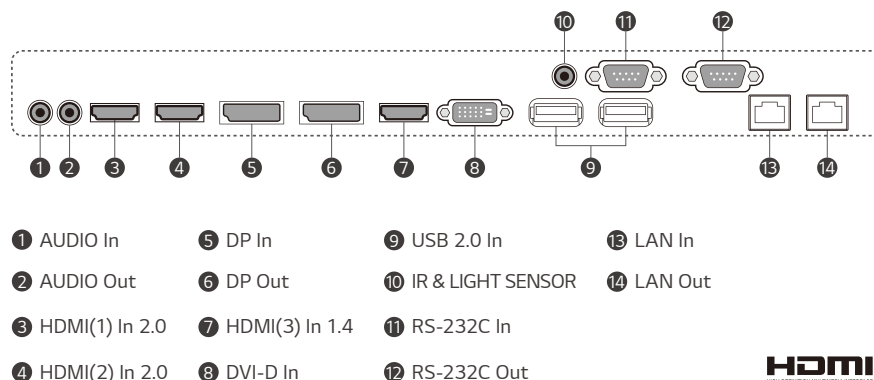

* DP Daisy Chain supports up to 4x4 configuration.

LAN Daisy Chain Management

By using this daisy-chained network feature, you can execute commands such as controlling, monitoring and even updating firmware.

Real-Time Monitoring with Signage365Care

Easier and faster maintenance are available with our optional cloud service solution Signage365Care*. It remotely manages the status of displays in client workplaces for fault diagnosis and remote-control services, ensuring the stable operation of clients' businesses.

* The availability of the "Signage365Care" service differs by region, so please contact the LG sales representative in your region for more details.

Dimension (unit: mm)

Connectivity

- 1 AUDIO In
- 2 AUDIO Out
- 3 HDMI(1) In 2.0
- 4 HDMI(2) In 2.0
- 5 DP In
- 6 DP Out
- 7 HDMI(3) In 1.4
- 8 DVI-D In
- 9 USB 2.0 In
- 10 IR & LIGHT SENSOR
- 11 RS-232C In
- 12 RS-232C Out
- 13 LAN In
- 14 LAN Out