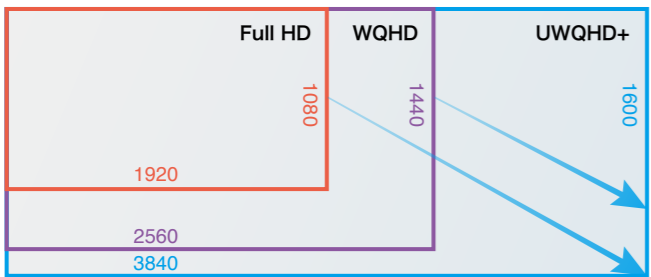

Dimensions (Unit : mm)

FlexScan EV3895

37.5" (95.3 cm) LCD Monitor

Contoured to Your Workstyle

37.5-Inch UWQHD+ (3840 x 1600) Ultrawide, Curved Monitor

UniKomp.pl
Nowe Technologie IT

ul. Dworcowa 8
43-200 Pszczyna
sklep@unikomp.pl
www.wyswietlanie.pl

Ultrawide, Curved Monitor

More space and seamless viewing at a comfortable distance.

37.5 inches and 3840 x 1600 pixels – nearly triple the pixels to work with compared with Full HD monitors.

Freely arrange multiple applications without the obtrusive bezels typical of multi-monitor setups.