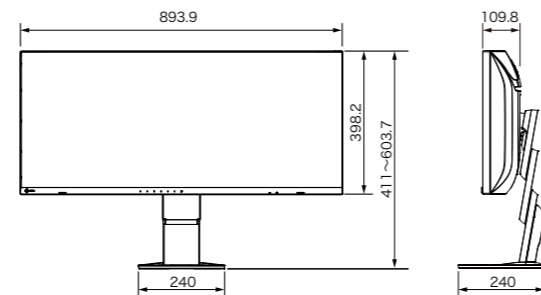

Dimensions (Unit : mm)