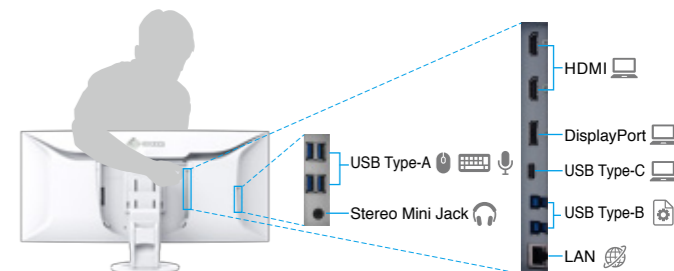

Picture-by-Picture

Operate multiple PCs without switching sources.

Display data from up to three video inputs simultaneously. Easily swap layouts at the touch of a button.

Aesthetically Pleasing

A natural fit for any work environment.

White or sleek black cabinet color with matching cables. Simple cable management for a clean workspace.

USB Type-C®

Streamlined connection with a single cable.

A single cable to display video, playback audio, transmit USB signals, supply power to peripherals, and provide network access.

Connectivity and Flexibility

A wide range of connections within arm's reach.

Easily accessible USB Type-C, DisplayPort, HDMI, USB upstream and downstream ports.