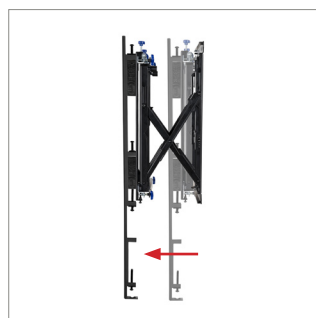

### SPECIFICATION

Recommended screen size	72" up to 120"
Max load	80kg
VESA® & non-VESA fixings	up to 1600 x 800
Flat to wall depth	115.3mm (+/-7.5mm with micro-adjustment)
Popped out depth	268.3mm (+/-7.5mm with micro-adjustment)
Tool-less micro-adjustment	+/-7.5mm per corner

### FEATURES

- Designed to wall mount extra-large signage displays such as LG's 110UM5J
- Universal design suitable for other standard screens over 72"
- Pop-out system with soft opening provides a safe and easy service access
- Ideal for recess mounting
- Tool-less micro-adjustment of +/-7.5mm
- Features depth, height and lateral micro-adjustment
- Keyhole fixings on wall plates for an easier installation
- Cable management clips (**BT8390-CMC**) are included to keep the installation tidy
- Safety screws help prevent unauthorised removal of screens
- Simple 'hook-on' installation
- All mounting hardware included

SYSTEM X™

Tool-less micro-adjustment of +/-7.5mm

Pop-out system with soft opening provides a safe and easy service access.

Simple 'hook-on' installation.

Cable management clips (**BT8390-CMC**) are included to keep the install tidy.