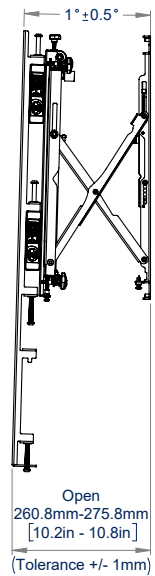

PACKING INFORMATION

PLEASE NOTE, THIS IS A MULTI-BOX BOX ITEM

COLOUR:	ORDER REF:	EAN CODE:
Black	BT9921/B	5019318306921