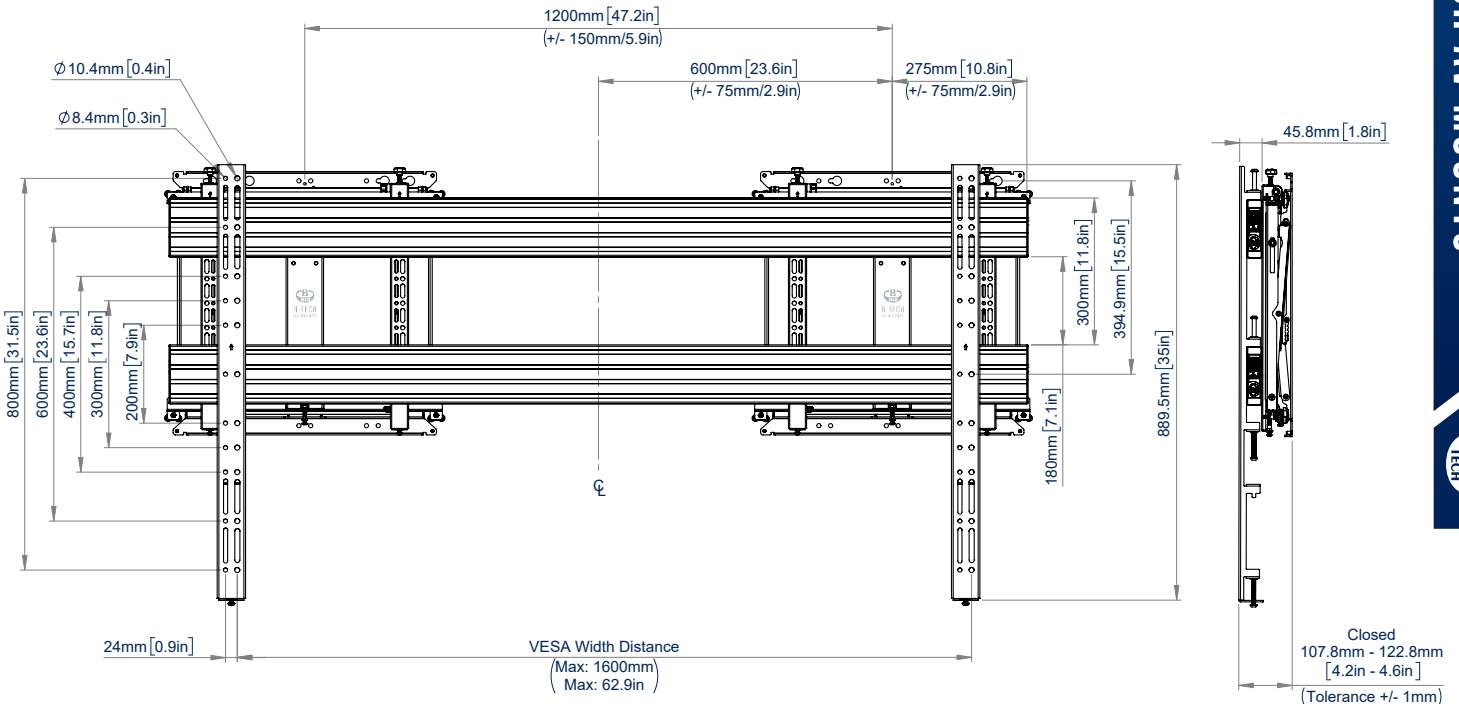

FRONT VIEW

SIDE VIEW