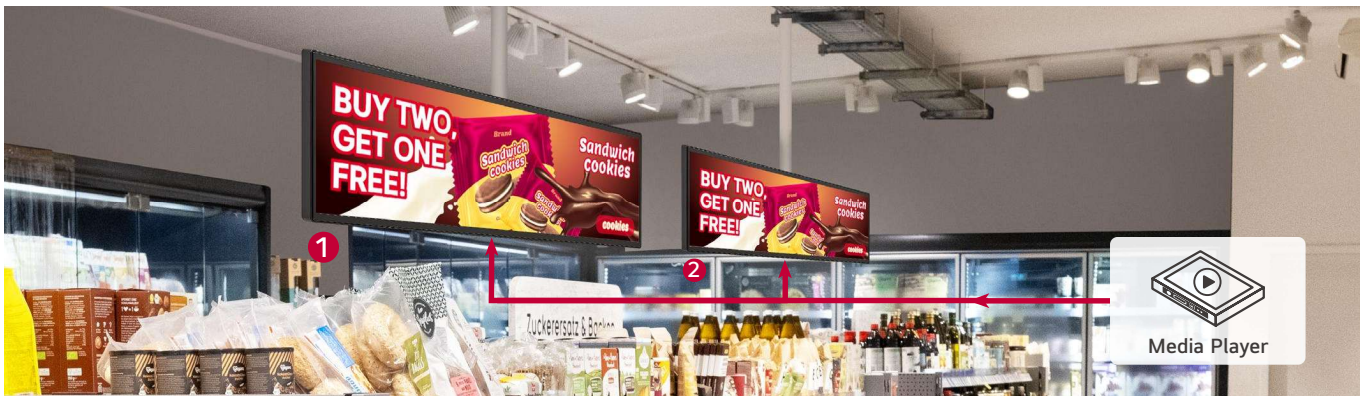

Indoor Display Offering a Vivid and Sharp Visual Experience

With a great brightness of 700 cd/m², the BH7N series clearly deliver content and attract public attention, making it suitable display for marketing in airports, retail, shopping malls etc.

* The provided image is intended for comparison purposes only.

Daisy Chain Management

A daisy chain allows you to conveniently and efficiently play the same content on multiple displays using just one media player. This eliminates the need to install separate media boxes for each display, as the entire operation can be handled by a single media player, ultimately resulting in cost savings during installation.