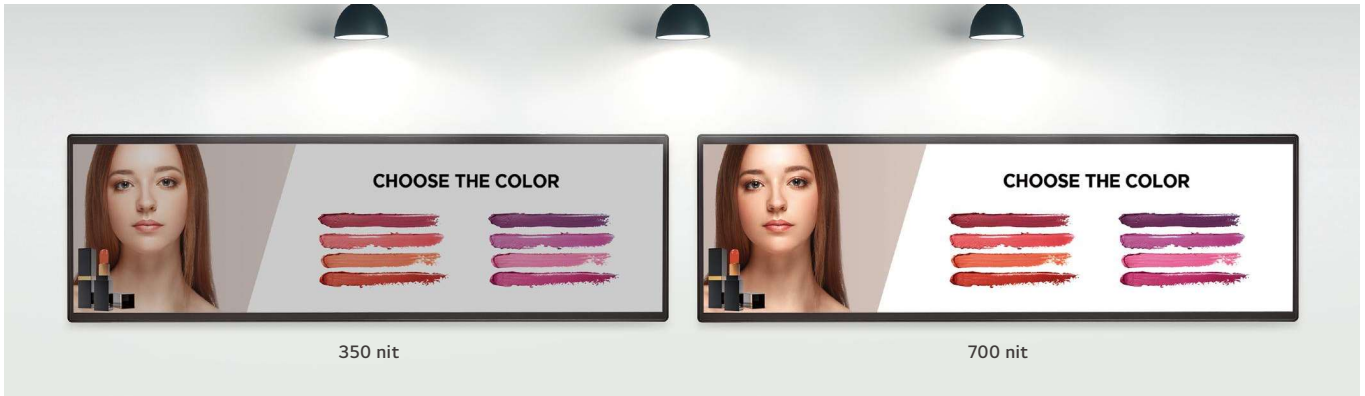

Indoor Display Offering a Vivid and Sharp Visual Experience

With a great brightness of 700 cd/m², the BH7N series clearly deliver content and attract public attention, making it suitable display for marketing in airports, retail, shopping malls etc.

* The provided image is intended for comparison purposes only.