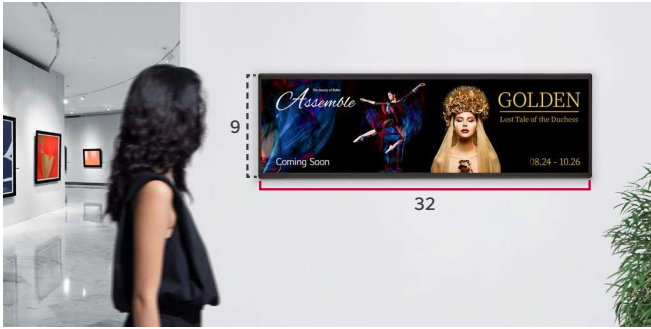

* All images in this datasheet are for illustrative purposes only.

Stretch Signage 37BH7N

Bring the Remaining Space to Life with Space-fitting 32:9 Widescreen

-  32:9 Wide Screen
-  Slim Design
-  700 nit Brightness
-  Convenient Maintenance
-  webOS Solution

37BH7N

Size	37"
Resolution	1,920 × 540
Brightness	700 nit
Product Size	922.3 × 288.3 mm
Solution	SuperSign CMS, SuperSign Control+, SuperSign WB, Mobile CMS, LG ConnectedCare

32:9 Extended Wide Format

It is a unique wide screen with 32:9 bar type which provides much more flexibility in content than the conventional display of 16:9 ratio.