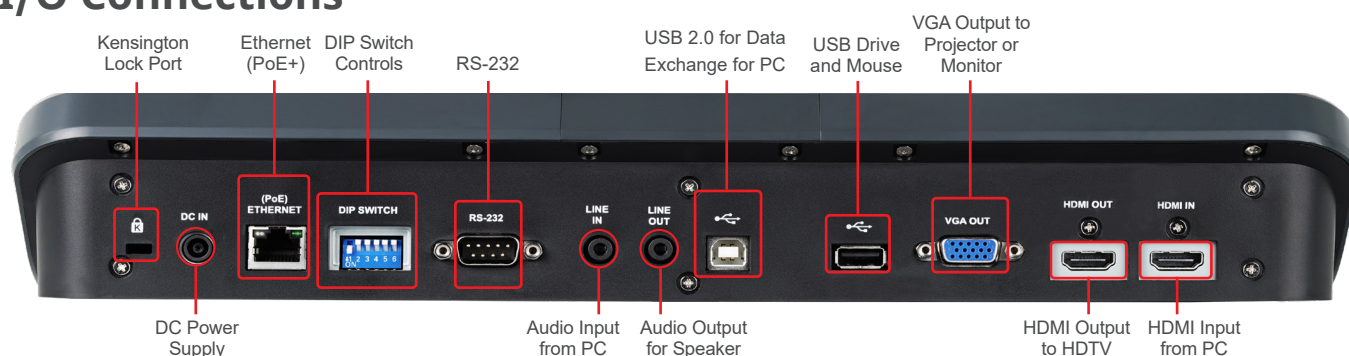

Network	
Ethernet	RJ-45 (PoE+, IEEE802.3at)
IP Stream Format	RTSP(H.264)
Storage	
Memory Slot	USB 2.0 Flash Drive, Expandable to 4TB
Built-in Memory	100 JPEG
Features	
Auto Tune	Yes, One Button for Optimization Image
Video / Audio Recording	One touch Button records image and sound synchronously
Onboard annotation	Yes, Support USB Mouse
Image Mode	Photo / Text / Film / Slide / Microscope
Freeze	Yes
Pan	Yes
Picture in Picture (PIP)	Yes
Mask / Spotlight	Yes
Lock Down Mode	Yes
Auto Erase	Yes
Image Capture	Single or Continuous Capturing
Standalone AV Recording	Yes, H.264 1080p
Ladibug™ Software	Support Windows 11, 10, 7 / Mac OS X / Chrome OS
General	
Anti-Theft	Kensington Anti-Theft Lock Device
VESA Mount	Yes, 75mm x 75mm
Included Accessories	Power Adapter, Power Cable, USB Cable, HDMI Cable
Power Consumption	DC In : 16W PoE : 18W
Dimensions: (WxHxD)	Folded : 15.2" x 6" x 22.3" (385 x 152 x 566 mm) Open : 15.2" x 23.1" x 18.3" (385 x 588 x 466 mm)
Weight	12.3 lbs (5.6 kg)

I/O Connections

Lumens®

unikomp.
Nowe Technologie IT

ul. Dworcowa 8, 43-200 Pszczyna
+48 (32) 210 22 11, +48 609 610 393
sklep@unikomp.pl | www.wyswietlanie.pl

www.MyLumens.com