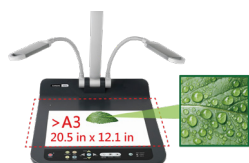

PS753

4K Desktop Document Camera

A 4K document camera with 300x zoom, HDMI, VGA, USB, and IP streaming.

Lumens® PS753 is a 300x zoom desktop document camera with a professional Sony imaging sensor. It delivers vivid colors and detailed pictures whether it is reproducing a document or a 3D object. The PS753 is easy to connect to computers, displays, and networks, with HDMI, VGA, USB, and IP outputs. It is designed for use in lecture halls and professional meetings, which require the highest resolution images for display on large screens or where the capture of fine detail is essential.

Key Features

- 4K Resolution with 300x zoom
- Supports HDMI, VGA, Ethernet, and USB output
- Shooting area (20.5" x 12.1") larger than A3
- Records to USB drives
- HDMI pass-through up to 4K resolution
- 5-year warranty*

Superior Image Quality

With a 4K camera and powerful zoom, the PS753 delivers remarkably detailed images to screens and projectors. The high-performance Sony sensor faithfully reproduces textures and colors in real-time, with excellent control over image noise.

Wide Shooting Area

Lumens PS753 is extremely versatile, capable of reproducing documents and objects larger than A3 in size (over 20.5" x 12.1" / 50cm x 30cm). This gives presenters and demonstrators the flexibility that less powerful visualizers cannot match.

Where the operator needs a close-up shot, the 300x zoom can capture the finest detail. For maximum versatility, the ePTZ functionality changes the camera angle and position to focus on a specific part of the object. This gives you the precise image you need every time.

Multi-Angle Lighting