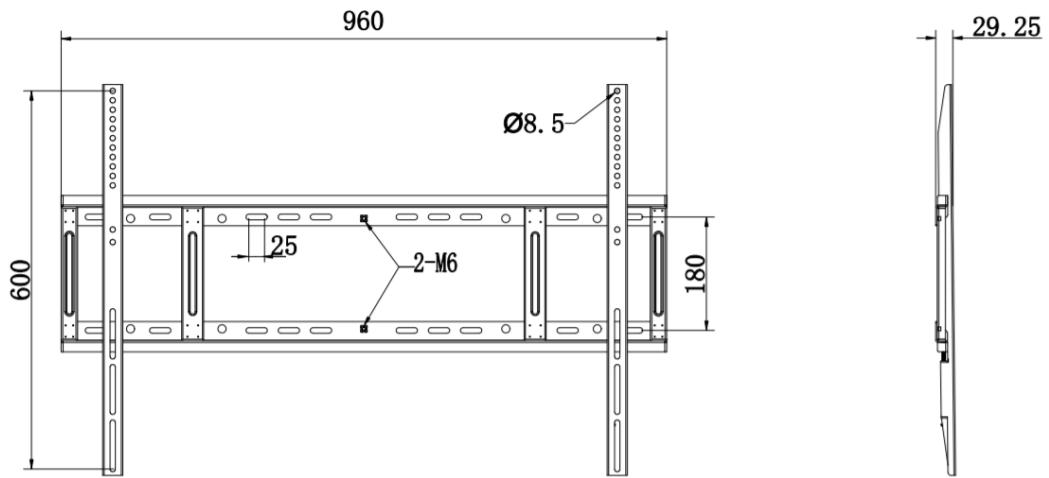

	Data Transmission Interface	USB-C × 1, USB-A × 2 on front panel, USB-A × 2 on rear panel
<b>Power</b>	Power Consumption	≤ 370 W (full load)
	Standby Consumption	0.5 W
<b>Working Environment</b>	Working Temperature	0 °C to 40 °C ( 32 °F to 104 °F )
	Working Humidity	10% to 90% RH
<b>General</b>	Power	100 to 240 V, AC, 50/60 Hz
	Product dimensions	1718 × 1046 × 87.5 mm
	Package Dimensions (W × H × D)	1927 × 1212 × 254 mm
	Net Weight	51.75 kg
	Gross Weight	68.56 kg
	Lifespan	50000 hours

## ▪ Physical Interface

Interface	Description	Interface	Description
1.LINE OUT	Earphone Interface	2.LINE IN	Audio Input Interface
3.RS-232	RS-232 Serial Port	4.TOUCH-USB	Peripheral Touch Interface
5.LAN 2	Ethernet Interface 2	6. LAN 1	Ethernet Interface 1
7.HDMI 2	HDMI Input Interface 2	8.HDMI 1	HDMI Input Interface 1
9.USB 3.0	USB 3.0 Interface	10.MULTI-USB	Multi-functional USB Interface
11.HDMI OUT	HDMI Output Interface		