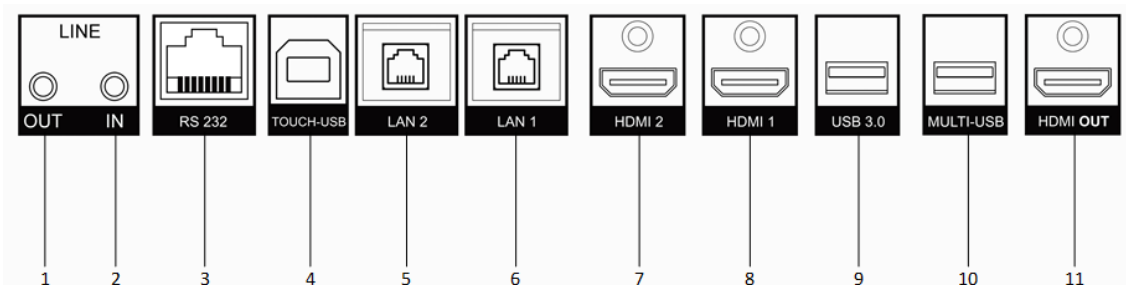

Data Transmission Interface	USB-C × 1, USB-A × 2 on front panel, USB-A × 2 on rear panel
Power	Power Consumption	≤ 370 W (full load)
	Standby Consumption	0.5 W
Working Environment	Working Temperature	0 °C to 40 °C (32 °F to 104 °F)
	Working Humidity	10% to 90% RH
General	Power	100 to 240 V, AC, 50/60 Hz
	Product dimensions	1718 × 1046 × 87.5 mm
	Package Dimensions (W × H × D)	1927 × 1212 × 254 mm
	Net Weight	51.75 kg
	Gross Weight	68.56 kg
	Lifespan	50000 hours

▪ Physical Interface

Interface	Description	Interface	Description
1.LINE OUT	Earphone Interface	2.LINE IN	Audio Input Interface
3.RS-232	RS-232 Serial Port	4.TOUCH-USB	Peripheral Touch Interface
5.LAN 2	Ethernet Interface 2	6. LAN 1	Ethernet Interface 1
7.HDMI 2	HDMI Input Interface 2	8.HDMI 1	HDMI Input Interface 1
9.USB 3.0	USB 3.0 Interface	10.MULTI-USB	Multi-functional USB Interface
11.HDMI OUT	HDMI Output Interface