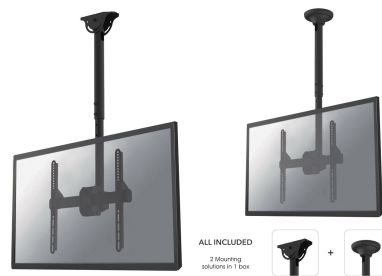

NM-C440BLACK

NEOMOUNTS BY NEWSTAR SELECT MONITOR

Neomounts by Newstar Select TV/Monitor
Ceiling Mount for 32"-60" Screen, Height
Adjustable - Black

SPECIFICATIONS

Color	Black
Depth	8 cm
Height	56 - 91 cm
Height adjustment	Manual
Max. screen size	60
Max. weight	50
Min. screen size	32
Min. weight	0
Rotate (degrees)	6°
Screens	1
Swivel (degrees)	360°
Tilt (degrees)	25°
Type	Full motion Tilt Rotate Swivel
VESA maximum	400x400 mm
VESA minimum	200x200 mm
VESA pattern	200x200 200x300 200x400 300x300 400x400 400x300
Warranty	5 year
EAN code	8717371445614

The Neomounts Select ceiling mount, model NM-C440BLACK is a tilt- and swivel ceiling mount for flat screens up to 60". This mount is a great choice for space saving placement or when wall mounting and floor placement is not an option.

Neomounts Selects? unique tilt (25°) and rotation (360°) technology allows the mount to change to any viewing angle to fully benefit from the capabilities of the flat screen. The support is easily height adjustable from 56 to 91 centimeters. A unique cable management conceals and routes cables from ceiling to TV. Hide your cables in the column to keep it nice and tidy.

Neomounts Select NM-C440BLACK has two pivot points and is suitable for screens up to 60" (152 cm). The weight capacity of this product is 50 kg. The ceiling mount is suitable for screens that meet VESA hole pattern 200x200 to 400x400mm.