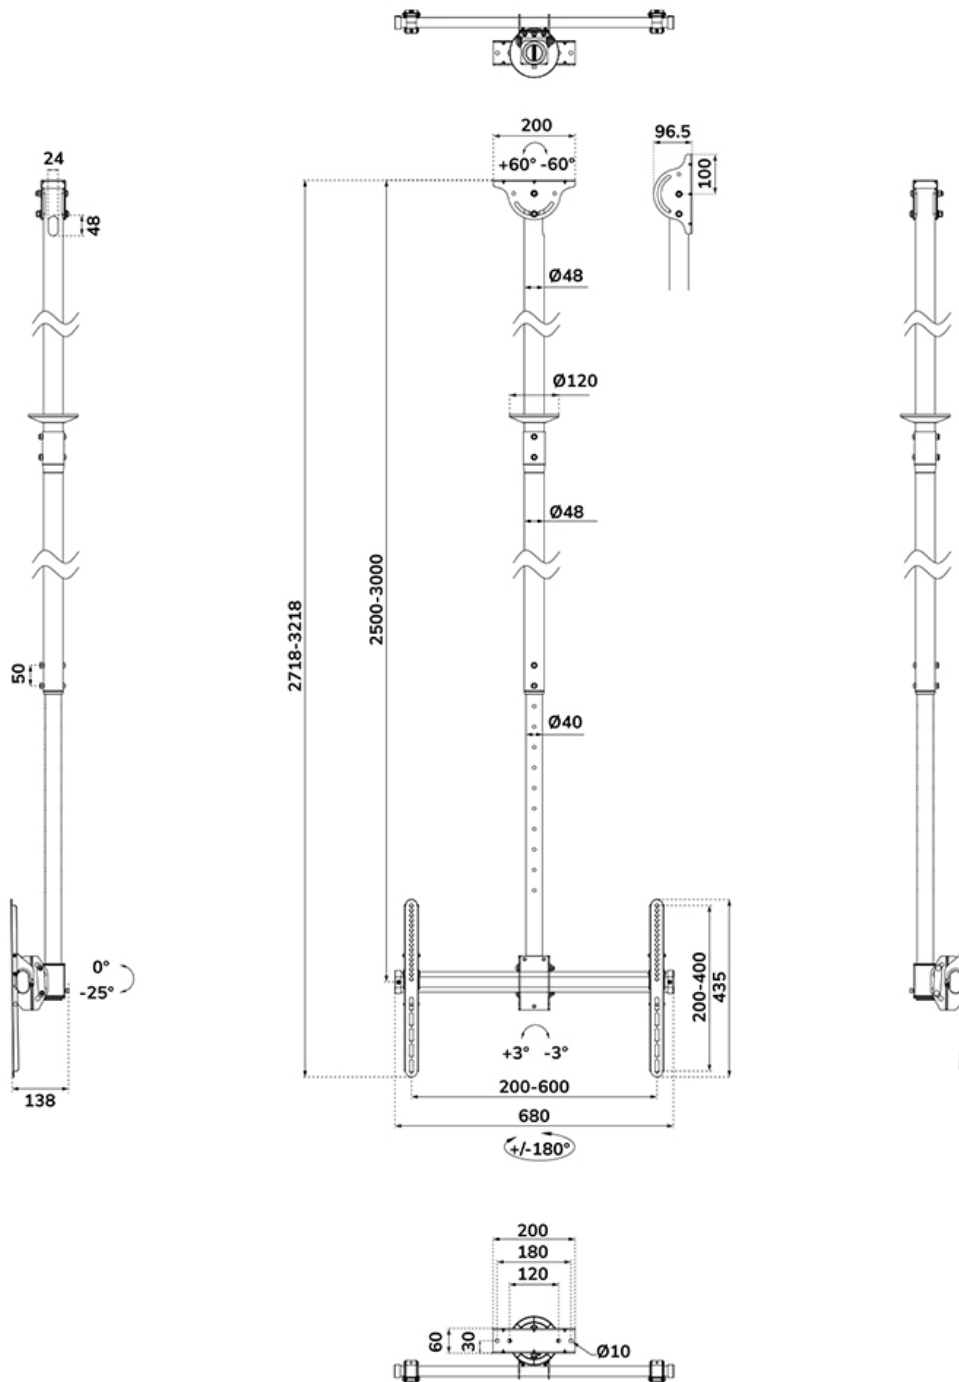

FUNCTIONALITY

Type	Full motion
Height adjustment	250-300 cm
Lockable	Not lockable
Tilt (degrees)	+0°. -25°
Swivel (degrees)	+180°. -180°
Rotate (degrees)	+3°. -3°
Height	322 cm
Width	68 cm
Depth	13.8 cm
Adjustment type	Manual

Neomounts

Neomounts

Neomounts CL35-440BL16XL Monitor/TV mount ceiling 1 screen - 37-70" - max 50 kg - VESA 200x200-600x400 - h 250-300 cm - black

The Neomounts CL35-440BL16XL is an ultra-long full motion ceiling mount for flat screens up to 70". The unique tilt (25°) and swivel (360°) technology allows the mount to change to the optimal viewing angle. Level adjustment is available for the perfect installation.

The ceiling mount has an extra-long pole, that can be easily adjusted in height from 250 to 300 cm* and has a weight capacity of 50 kg. The CL35-440BL16XL is suitable for screens that meet VESA hole pattern 150x200 to 600x400 mm. A practical cable management system conceals and routes cables from ceiling to screen. The mount features an adjustable mounting angle for sloped ceilings and comes with an additional cover for installation on suspended ceilings.

NEOMOUNTS CL35-440BL16XL MONITOR/TV

Neomounts

Measuring unit: mm