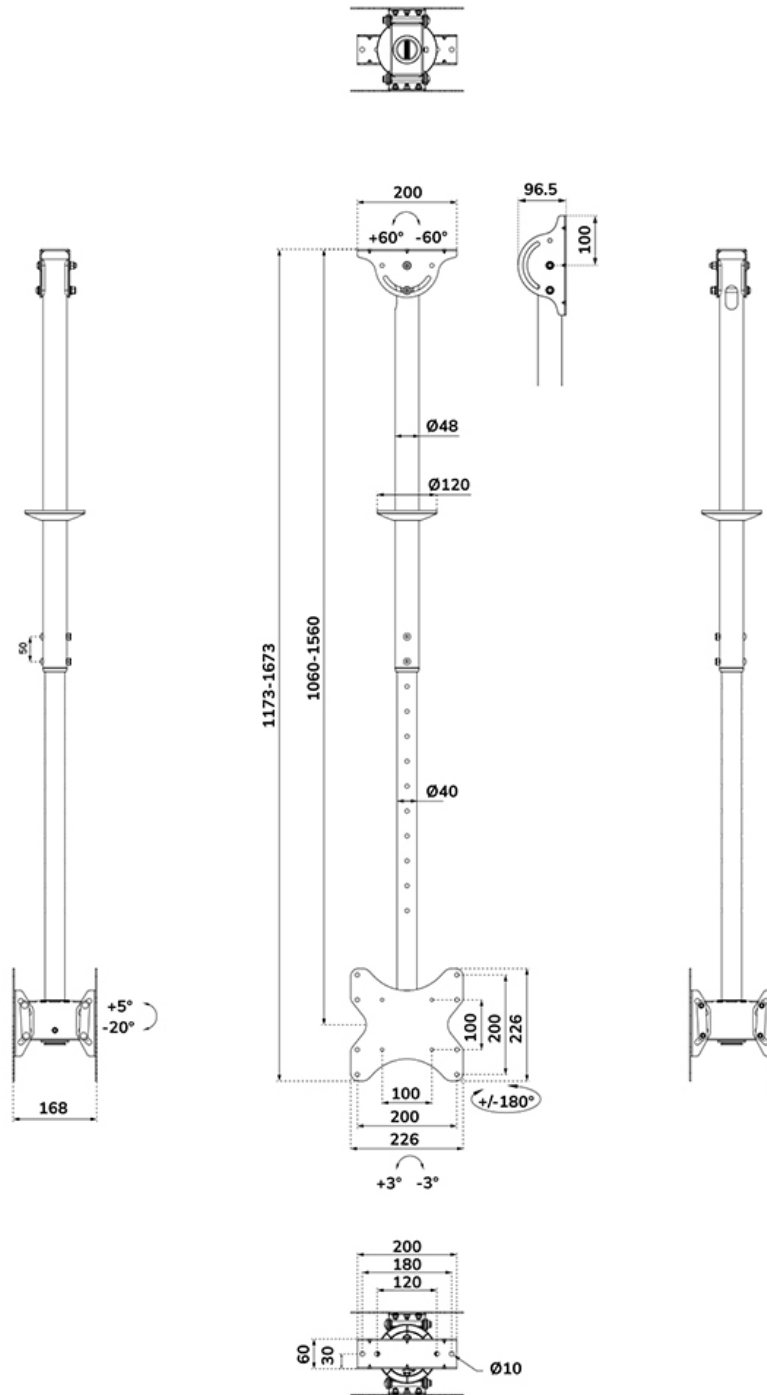

FUNCTIONALITY

Type	Full motion
Height adjustment	106-156 cm
Lockable	Not lockable
Tilt (degrees)	+5°. -20°
Swivel (degrees)	+180°. -180°
Rotate (degrees)	+3°. -3°
Height	168 cm
Width	22.6 cm
Depth	16.8 cm
Adjustment type	Manual

Neomounts

Neomounts

Neomounts CL35-340BL22 Monitor/TV mount ceiling 2 screens - 23-42" - max 45 kg/screen - VESA 100x100-200x200 - h 106-156 cm - black

The Neomounts CL35-340BL22 is a full motion ceiling mount for two flat screens up to 43". The unique tilt (25°) and swivel (360°) technology allows the mount to change to the optimal viewing angle. Level adjustment is available for the perfect installation.

The ceiling mount can be easily adjusted in height from 106 to 156 cm* and has a weight capacity of 45 kg. The CL35-340BL22 is suitable for screens that meet VESA hole pattern 100x100 to 200x200 mm. A practical cable management system conceals and routes cables from ceiling to screen. The mount features an adjustable mounting angle for sloped ceilings and comes with an additional cover for installation on suspended ceilings.

NEOMOUNTS CL35-340BL22 DUAL MONITOR/TV

Neomounts

Measuring unit: mm