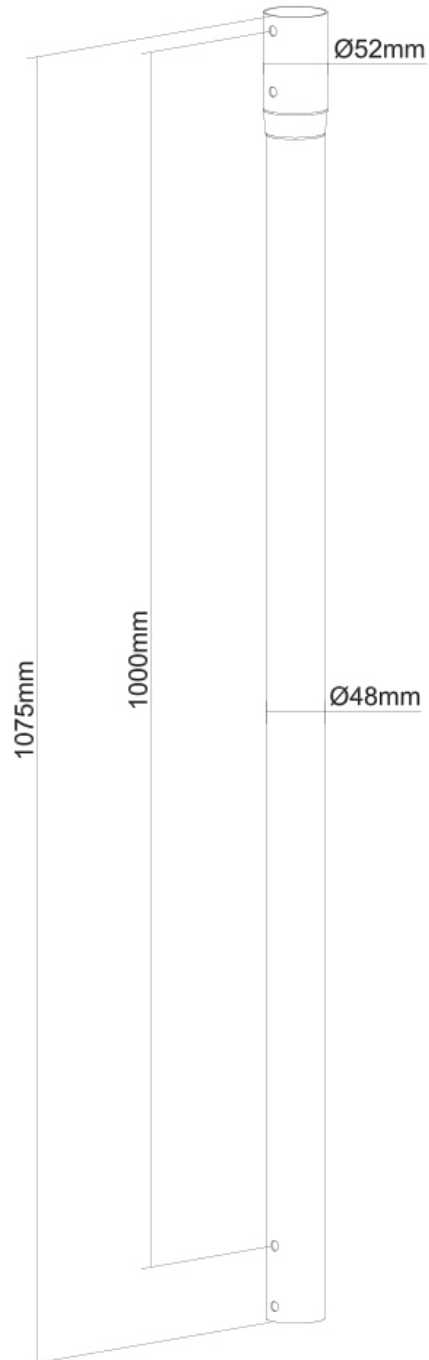

NS-EP100BLACK

NEOMOUNTS NS-EP100BLACK EXTENSION

Neomounts