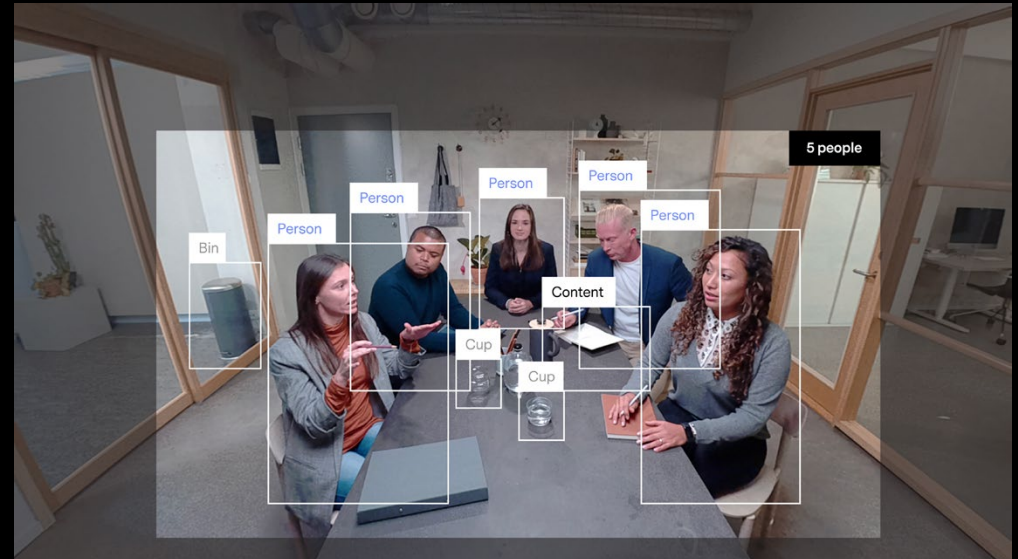

Everyone seen. Everyone heard. Anywhere.

IQ's 150° wide-angle lens and studio-quality embedded microphone array deliver an immersive video meeting experience, giving everyone a voice and a seat at the table.

USB-powered and compatible with any platform, IQ is perfect for small huddle rooms, medium size meeting rooms and open collaboration spaces.

Smarter video, better meetings.

A neural engine allows IQ to see, understand and respond to its environment in real time. With the Genius Framing feature, it can detect the people in its field of view and respond by automatically framing them.

IQ is designed to get even smarter over time with enhancements and new Genius feature releases.

What you see

What IQ sees

5

Advanced data. Better decisions.

IQ gives organizations crucial insights into how their meeting spaces are being used, with high-quality analytics data accessible via the Huddly InSights API.

With Huddly's unique single-lens, multi-stream functionality, IQ detects and counts the people in the room in real time. This analytics data can then be securely shared with management dashboards.

Learn more at huddly.com