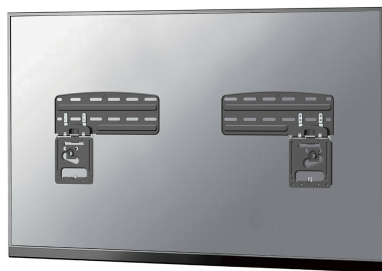

WL30-265BL1

SPECIFICATIONS

GENERAL

Min. screen size*	43 inch
Max. screen size*	85 inch
Max. weight	60 kg (per screen)
Screens	1
VESA minimum	150x100 mm
VESA maximum	1200x800 mm
Distance to wall	0,75 cm

FUNCTIONALITY

Type	Fixed
Lockable	Not lockable
Height	23,6 cm
Width	64 cm
Depth	0,75 cm

INFORMATION

Color	Black
Main material	Steel
Warranty	5 year
EAN code	8717371443900

*Please note: The inch sizes stated are just an indication, combined with the weight and VESA sizes. The maximum weight and VESA size are absolute restrictions for the products and should not be exceeded.

NEOMOUNTS ULTRA-FLAT TV WALL MOUNT

Neomounts

Neomounts

Neomounts WL30-265BL1 ultra-flat fixed wall mount for 43-85" Samsung screens - Black

The Neomounts WL30-265BL1 offers the ideal ultra-slim solution for various Samsung screens* up to 85", including the Crystal UHD professional signage displays. This mount allows your screen to be installed incredibly close to the wall, leaving just 3-7,5 mm space depending on the TV model. Your TV will look like a painting on the wall. Level adjustment is available for the perfect installation.

The WL30-265BL1 is suitable for screens that meet VESA hole pattern 150x100 to 1200x800 mm and supports a maximum weight of 60kg. Strong magnetic contacts ensure solid placement of the screen while the convenient kickstand option allows easy access to cables and connectors behind the screen. Anti-skid pads ensure safe and scratch-free installation of the screen to the mount.

* The Neomounts WL30-265BL1 wall mount is optimised for the following Samsung models:

- 43-85": Crystal UHD Signage Displays QMC, QBC, QHC

2023 Samsung models

- 43-65": OLED S90C, S95C, Neo QLED QN900C, QN800C, QN90C QN85C, QLED Q70C, Q60C, Crystal UHD CU8000

- 50-85": The Frame (2021-2023)

2022 Samsung models

- 43-85": OLED S90BD, S90BQN95B, Neo QLED QN90BD, QN90B, QN900B, QN85BD, QN85B, QN850B, QN800B, QLED Q60B

2021 Samsung models

- 43-85": Neo QLED, QLED (excluding Q80A), Crystal UHD (AU8000 - AU9000)

NOT compatible with Samsung models