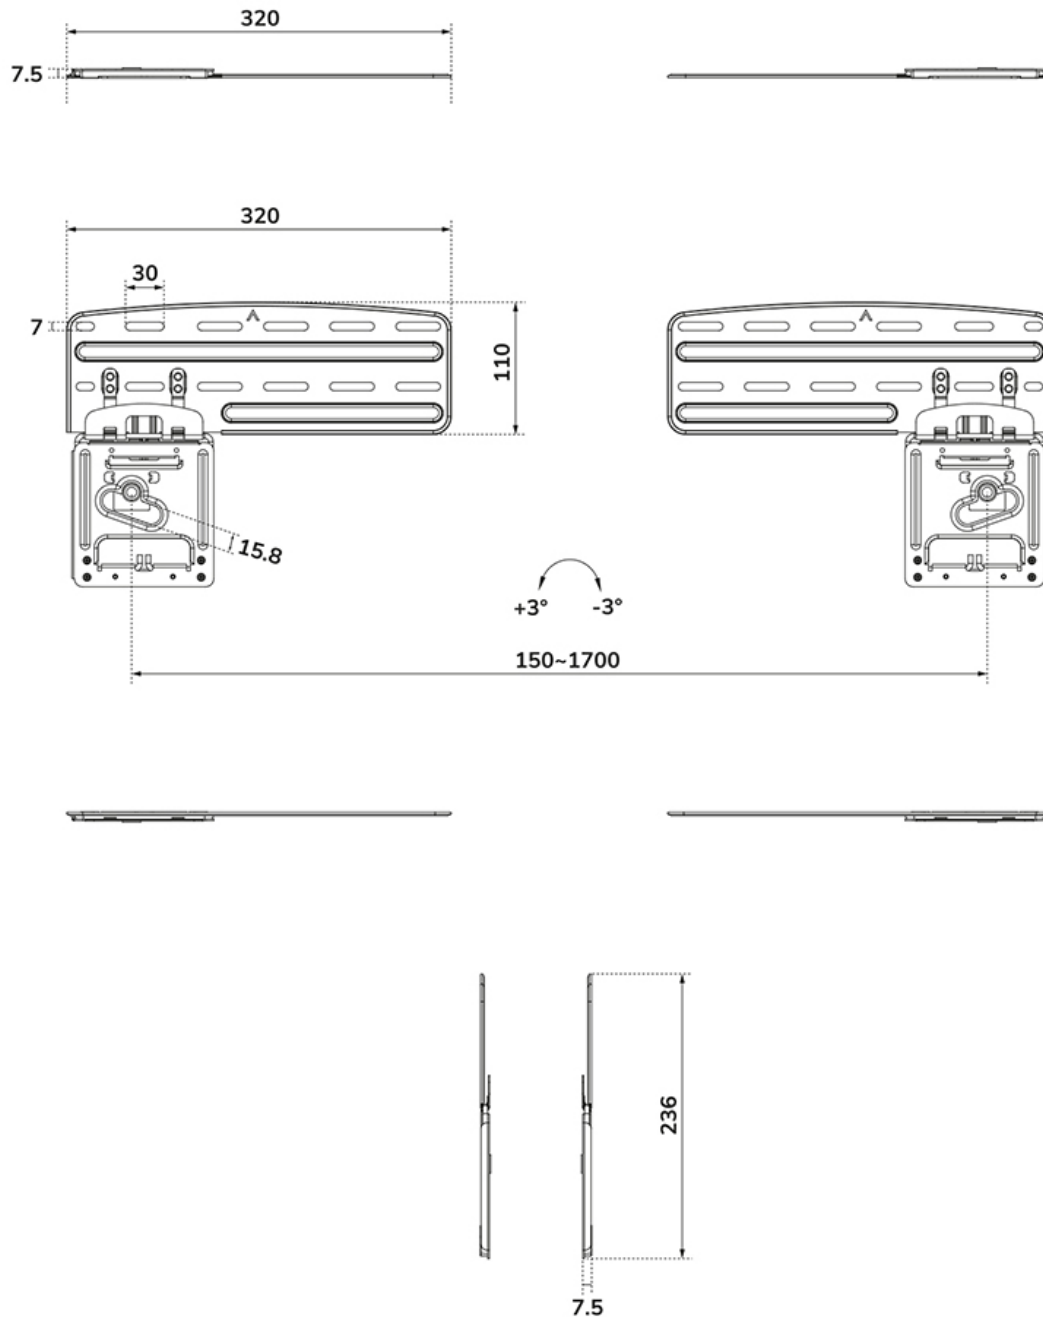

WL30-265BL1

NEOMOUNTS ULTRA-FLAT TV WALL MOUNT

Neomounts

Measuring unit: mm

unikomp.
Nowe Technologie IT

ul. Dworcowa 8, 43-200 Psczyna
+48 (32) 210 22 11, +48 609 610 393
sklep@unikomp.pl | www.wyswietlanie.pl