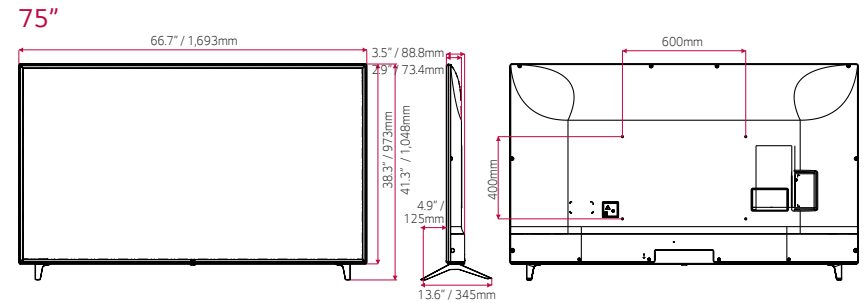

DIMENSIONS

Commercial TV | UT640S Series

* Dimensions & Jack Panels (Rear/Side) may differ from the above images, so please contact LG sales team to verify before ordering.

*UT640S models ship with a 2 Pole stand (attachable feet). See also VESA spec for wall mounting.