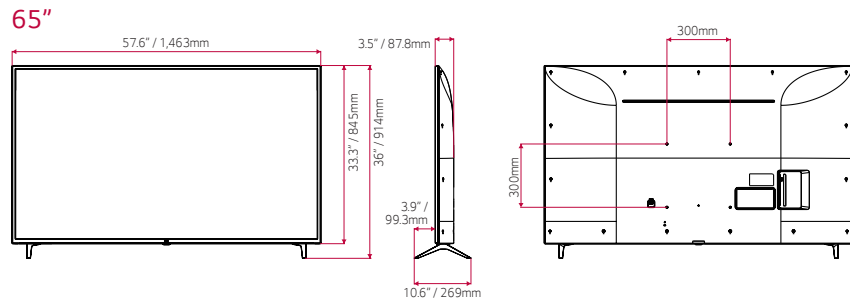

DIMENSIONS

Commercial TV | UT640S Series

* Dimensions & Jack Panels (Rear/Side) may differ from the above images, so please contact LG sales team to verify before ordering.

*UT640S models ship with a 2 Pole stand (attachable feet). See also VESA spec for wall mounting.