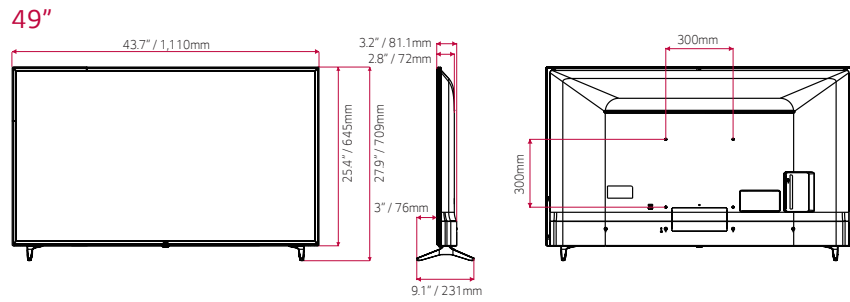

DIMENSIONS

Commercial TV | UT640S Series

* Dimensions & Jack Panels (Rear/Side) may differ from the above images, so please contact LG sales team to verify before ordering.

*UT640S models ship with a 2 Pole stand (attachable feet). See also VESA spec for wall mounting.