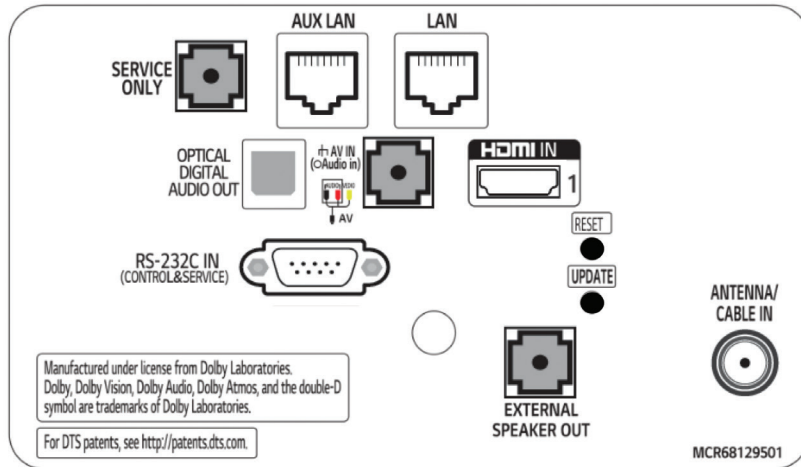

CONNECTIVITY

86" | 75"