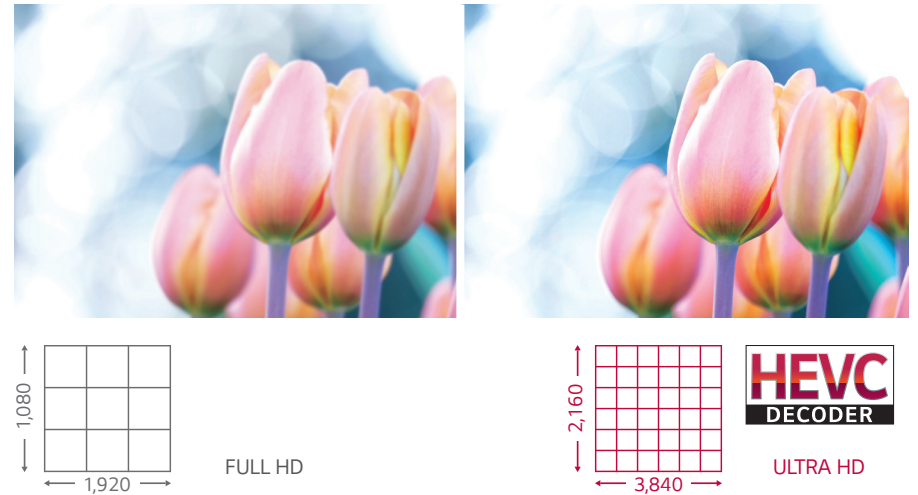

Amazing Picture Quality and Color

Enjoy Full HD content in 4K Ultra HD quality, optimized by the 4K Upscaler. The 4K upscaler automatically upgrades Full HD content to Ultra HD through several upscaling processes so that images look crisp and clear in any viewing situation. This LG TV can also express intense highlights, vivid colors, and deep black hues on the screen through HDR10.