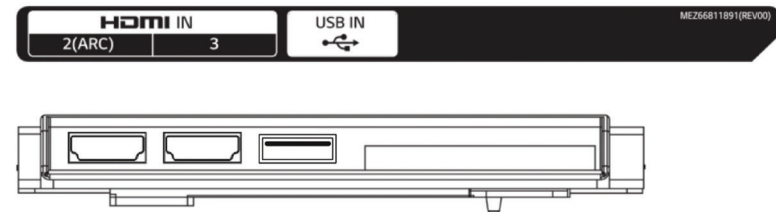

65" | 55" | 49" | 43"