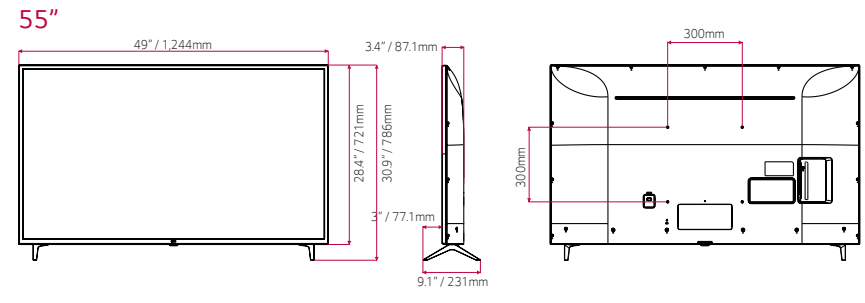

DIMENSIONS

Commercial TV | UT640S Series

* Dimensions & Jack Panels (Rear/Side) may differ from the above images, so please contact LG sales team to verify before ordering.

*UT640S models ship with a 2 Pole stand (attachable feet). See also VESA spec for wall mounting.