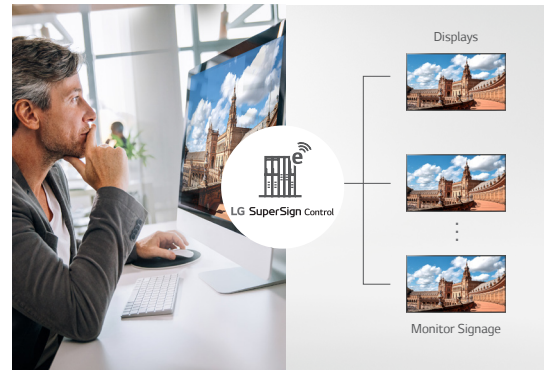

Embedded Content & Group Management

The embedded Content and Group Management System allows you to edit and play content, schedule playlists and groups, and control Signage via remote control, mouse and mobile phone without the use of separate PC or software. This makes content management much easier and more user-friendly.

* These images are provided for illustrative purposes, and the actual GUI may differ.
* All displays must be connected to the same network.

SuperSign Control

SuperSign Control is free, basic LG control software that can manage up to 100 displays through a single account and server. Power, volume, and scheduling can be remotely adjusted, and firmware updates supported.

USB Data Cloning

USB data cloning increases efficiency when managing multiple displays, since installers don't have to set up each display one by one. Once installers copy data to a USB device from one display, it can be easily imported on other displays of the same model through the USB port.

WOL (Wake-on-LAN) enables users to turn on displays* by sending messages through the network.

* TV must be plugged into traditional AC power.

True Color, Immersive View

The large size and Ultra HD resolution of the UT640S series enhances the visibility of content and captivates viewers. The LG IPS panel provides a wide range of viewing angles so that content can be clearly seen, regardless of the viewer's position. Each pixel in the IPS panel reproduces true-to-life colors without distorting images.