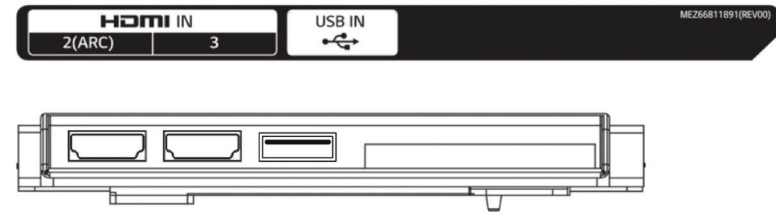

CONNECTIVITY

86" | 75"