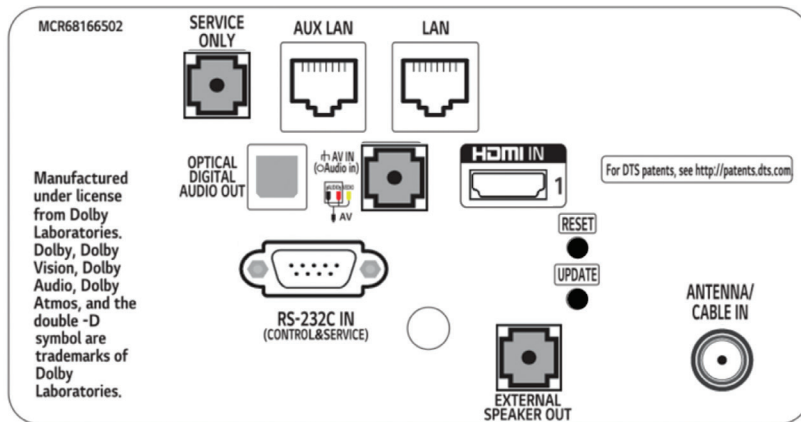

65" | 55" | 49" | 43"