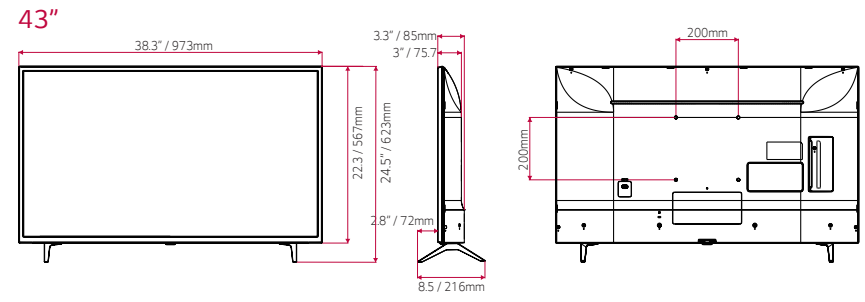

DIMENSIONS

Commercial TV | UT640S Series

* Dimensions & Jack Panels (Rear/Side) may differ from the above images, so please contact LG sales team to verify before ordering.

*UT640S models ship with a 2 Pole stand (attachable feet). See also VESA spec for wall mounting.