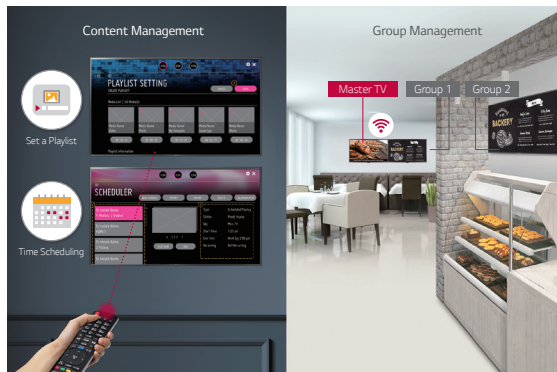

Embedded Content & Group Management

The embedded Content and Group Management System allows you to edit and play content, schedule playlists and groups, and control Signage via remote control, mouse and mobile phone without the use of separate PC or software. This makes content management much easier and more user-friendly.

* These images are provided for illustrative purposes, and the actual GUI may differ.
* All displays must be connected to the same network.

SuperSign Control

SuperSign Control is free, basic LG control software that can manage up to 100 displays through a single account and server. Power, volume, and scheduling can be remotely adjusted, and firmware updates supported.

WOL (Wake-on-LAN) enables users to turn on displays* by sending messages through the network.

* TV must be plugged into traditional AC power.

True Color, Immersive View

The large size and Ultra HD resolution of the UT640S series enhances the visibility of content and captivates viewers. The LG IPS panel provides a wide range of viewing angles so that content can be clearly seen, regardless of the viewer's position. Each pixel in the IPS panel reproduces true-to-life colors without distorting images.