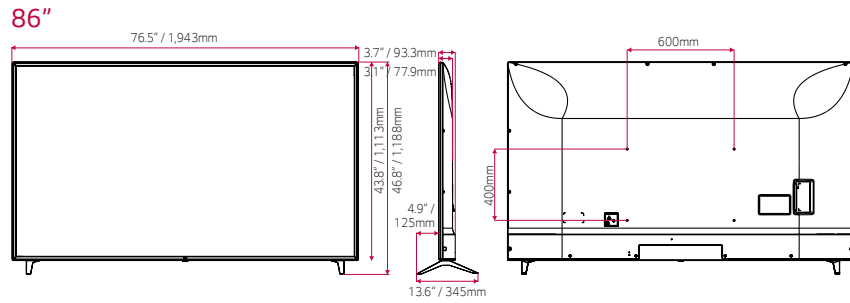

DIMENSIONS

Commercial TV | UT640S Series

* Dimensions & Jack Panels (Rear/Side) may differ from the above images, so please contact LG sales team to verify before ordering.

*UT640S models ship with a 2 Pole stand (attachable feet). See also VESA spec for wall mounting.