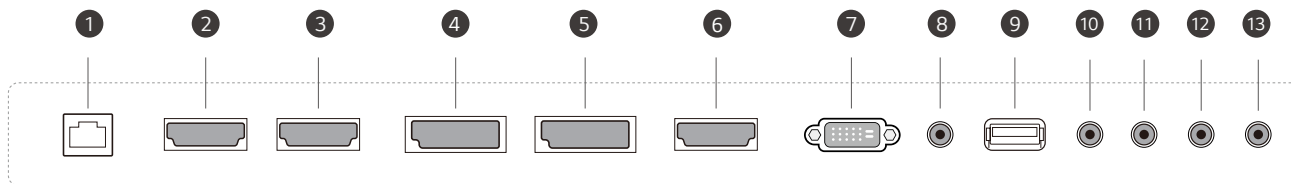

* Using an HDMI cable connection

DIMENSION (unit: mm)

65"

55"

49"

CONNECTIVITY

65" | 55" | 49"

- 1 LAN
- 2 HDMI IN1
- 3 HDMI IN2
- 4 DP IN
- 5 DP OUT
- 6 HDMI IN3
- 7 DVI-D IN
- 8 IR & LIGHT SENSOR
- 9 USB IN
- 10 AUDIO IN
- 11 AUDIO OUT
- 12 RS-232C IN
- 13 RS-232C OUT