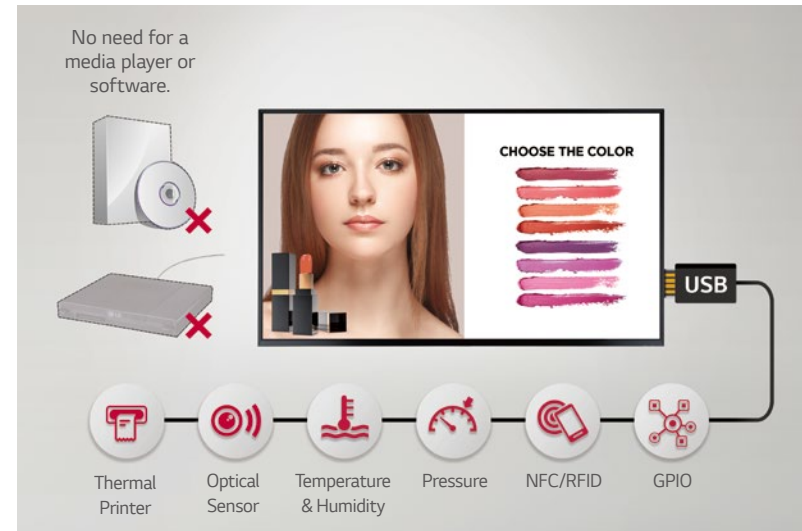

Various Sensor Applications

LG webOS smart signage platform easily supports connections with external sensors such as GPIO, NFC/RFID, temperature sensors, etc, via USB plug-in. The overall cost for maintenance is reduced as there's no need to purchase additional software or media players for creating value-added solutions.