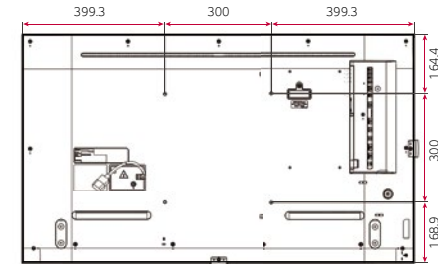

* Using an HDMI cable connection

DIMENSION (unit: mm)

65"

55"

49"

CONNECTIVITY

65" | 55" | 49"

- 1 LAN
- 2 HDMI IN1
- 3 HDMI IN2
- 4 DP IN
- 5 DP OUT
- 6 HDMI IN3
- 7 DVI-D IN
- 8 IR & LIGHT SENSOR
- 9 USB IN
- 10 AUDIO IN
- 11 AUDIO OUT
- 12 RS-232C IN
- 13 RS-232C OUT