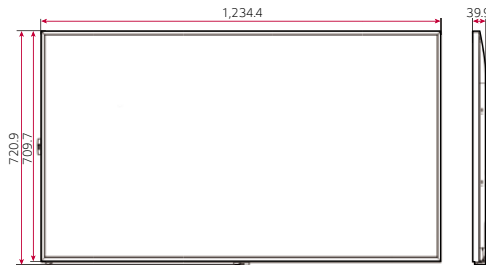

* Using an HDMI cable connection

DIMENSION (unit: mm)

65"

55"

49"

CONNECTIVITY

65" | 55" | 49"

- 1 LAN
- 2 HDMI IN1
- 3 HDMI IN2
- 4 DP IN
- 5 DP OUT
- 6 HDMI IN3
- 7 DVI-D IN
- 8 IR & LIGHT SENSOR
- 9 USB IN
- 10 AUDIO IN
- 11 AUDIO OUT
- 12 RS-232C IN
- 13 RS-232C OUT