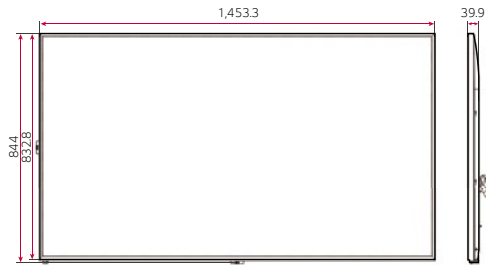

* Using an HDMI cable connection

DIMENSION (unit: mm)

65"

55"

49"

CONNECTIVITY

65" | 55" | 49"

- 1 LAN
- 2 HDMI IN1
- 3 HDMI IN2
- 4 DP IN
- 5 DP OUT
- 6 HDMI IN3
- 7 DVI-D IN
- 8 IR & LIGHT SENSOR
- 9 USB IN
- 10 AUDIO IN
- 11 AUDIO OUT
- 12 RS-232C IN
- 13 RS-232C OUT