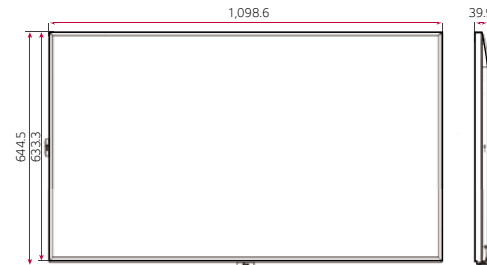

* Using an HDMI cable connection

DIMENSION (unit: mm)

65"

55"

49"

CONNECTIVITY

65" | 55" | 49"

- 1 LAN
- 2 HDMI IN1
- 3 HDMI IN2
- 4 DP IN
- 5 DP OUT
- 6 HDMI IN3
- 7 DVI-D IN
- 8 IR & LIGHT SENSOR
- 9 USB IN
- 10 AUDIO IN
- 11 AUDIO OUT
- 12 RS-232C IN
- 13 RS-232C OUT