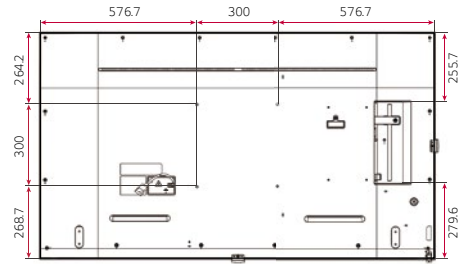

* Using an HDMI cable connection

DIMENSION (unit: mm)

65"

55"

49"

CONNECTIVITY

65" | 55" | 49"

- 1 LAN
- 2 HDMI IN1
- 3 HDMI IN2
- 4 DP IN
- 5 DP OUT
- 6 HDMI IN3
- 7 DVI-D IN
- 8 IR & LIGHT SENSOR
- 9 USB IN
- 10 AUDIO IN
- 11 AUDIO OUT
- 12 RS-232C IN
- 13 RS-232C OUT