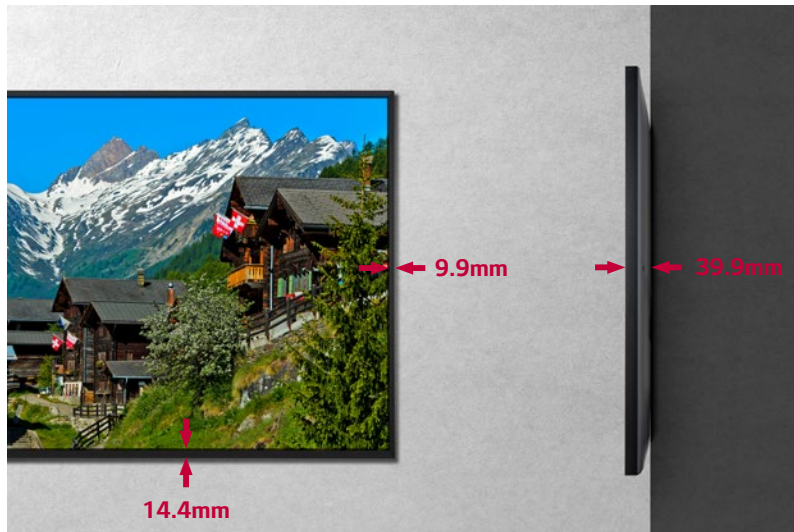

H.264

HEVC

* HEVC : High Efficiency Video Coding

Narrow Bezel & Slim Depth

The UH7F series has a smaller bezel size and thickness, which saves space and enables easy installation. In addition, it increases the immersive experience from the screen and provides a sophisticated design, improving the décor of the space where the product is installed.