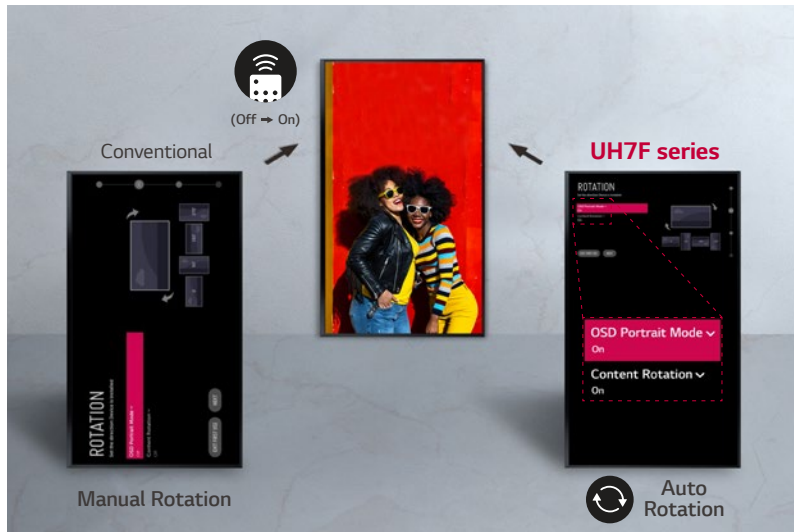

Auto Screen Rotation

The UH7F series automatically detects its orientation (landscape or portrait mode) in the initial installation step, so manual rotation set-up process isn't required. The direction of OSD and background contents will be already set when you turn on a display at first.