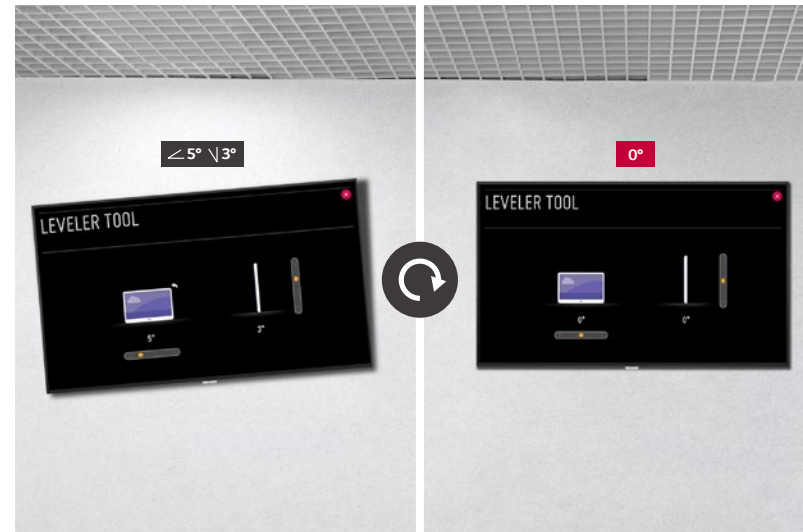

IP5x Certified Design

The IP5x Dust-Proof Certification ensures that the product is completely protected from dust, eliminating the risk of performance degradation.

30° Tilting Installation

When a display is installed at high places, it is usually tilted for the user's comfort viewing. In consideration of this, the UH7F series supports the installation with 30 degrees of tilt*.

* Tilt installation of up to 30 degrees facedown is supported.
(in conditions within 30°C temperature, 50% humidity)

Auto Screen Rotation

The UH7F series automatically detects its orientation (landscape or portrait mode) in the initial installation step, so manual rotation set-up process isn't required. The direction of OSD and background contents will be already set when you turn on a display at first.

Fine Adjustment

The UH7F series is equipped with a "horizontal sensor" which shows users how the device is tilt, so that it can be precisely installed.

Remote Monitoring

The UH7F series can email notifications to users when there is a problem, such as tilting of the product by external impact, so users can operate the product in a safer manner as they can get the information about the problem right away.

Simple Accessibility

Unlike previous models where various buttons have to be pressed for control, the UH7F series provides a single joystick to easily facilitate power on/off, input/setting operation, volume control, etc.