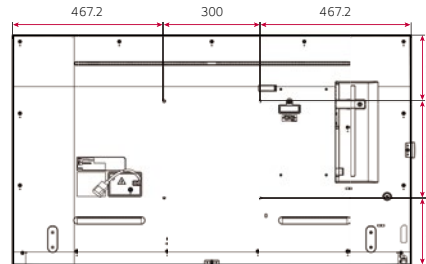

* Using an HDMI cable connection

DIMENSION (unit: mm)

65"

55"

49"

CONNECTIVITY

65" | 55" | 49"

- 1 LAN
- 2 HDMI IN1
- 3 HDMI IN2
- 4 DP IN
- 5 DP OUT
- 6 HDMI IN3
- 7 DVI-D IN
- 8 IR & LIGHT SENSOR
- 9 USB IN
- 10 AUDIO IN
- 11 AUDIO OUT
- 12 RS-232C IN
- 13 RS-232C OUT