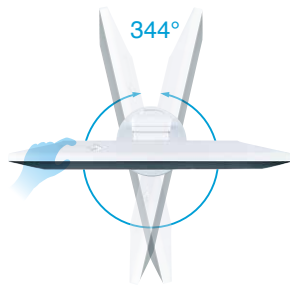

New Stand Design

The EV2456 and EV2451 come with our latest stand design that features multiple adjustment options. It also saves space on the desk with a more centralized design, and a base 43 mm less in diameter than previous stands.

Swivel

Multiple Inputs

Screen InStyle

EIZO's Screen InStyle is a newly developed software that allows you to easily manage monitor settings such as power, color, brightness and gamma by using your mouse instead of monitor control buttons. But what makes Screen InStyle truly unique is that it allows you to manage multiple connected monitors from the one place – meaning that settings placed on one monitor will automatically be set to all connected monitors.

EIZO Monitor Configuration for Administrators

EIZO Monitor Configurator lets system administrators control the settings of all FlexScan EV monitors with a USB connection. The settings of one monitor can be saved as an xml file and applied to other monitors via USB or office network.

Auto Brightness Control

To prevent eye fatigue, a brightness sensor called Auto EcoView detects the changes in the ambient brightness that occurs throughout the day and automatically adjusts the screen to the ideal brightness level.

1% - 100% Brightness Range

In a dimly-lit work environment, a monitor with low brightness settings is more comfortable to use. With its LED backlight, the monitor is adjustable to 1 cd/m² which is less than 1% of the maximum.