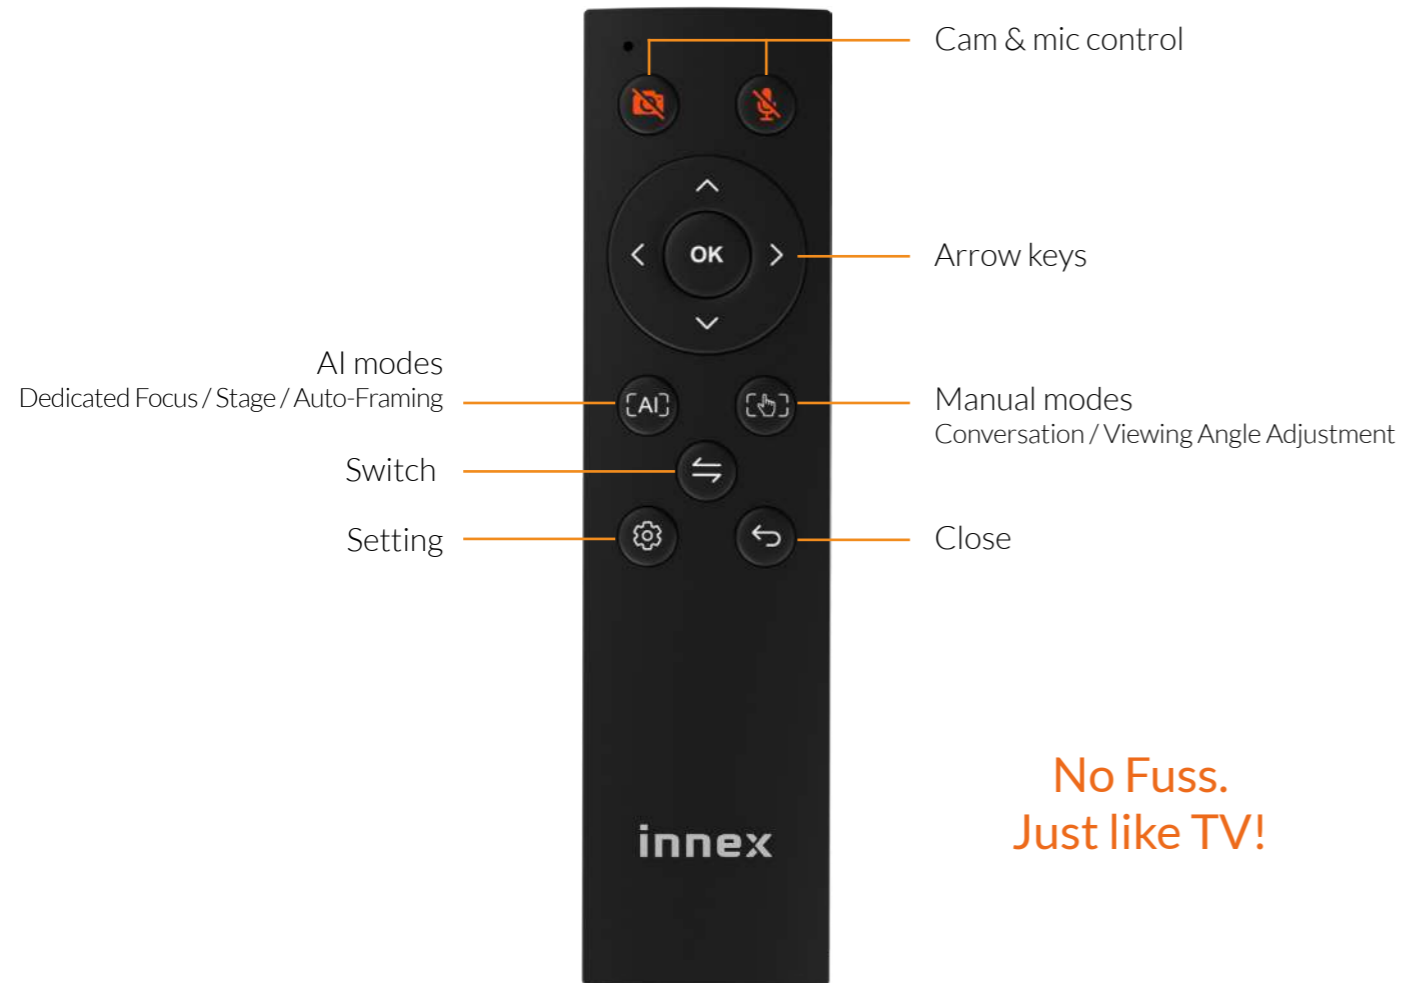

Contrary to the traditional webcams, Cube uniquely sits in the middle of the table and captures faces vividly in proximity.

In comparison to fisheye or dual-lens camera devices, Cube brings true-to-life video, minimal distortion, no blur.

## Capture Your Voice, Naturally

In the face-to-face meeting, we don't listen to people's conversation from far away. Innex Cube captures your voice from the center of the table, a more natural and ideal position for better audio. With dual omnidirectional microphones built-in, every word can be heard clearly, ensuring a smooth meeting flow for every participant.

## Intuitive and Handy Camera Control

Designed for anyone to use Cube's AI functionalities with ease!

All the video modes require no software nor app installed in your computer or smartphone. With the intuitive buttons and arrow keys, you can customize your video to fit your meeting space.

Just like using your TV remote control, the on-screen display ensures everyone to become an instant expert with Innex Cube.

**No Fuss.  
Just like TV!**

As the meeting goes on, there's always an unexpected moment that you will need to quickly turn off the camera or the microphone. Innex Cube's cam & mic buttons let you quickly react at the most crucial moment, without desperately searching for the software menu bar that sometimes disappears.