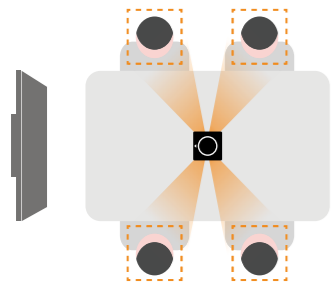

Immersive, Inclusive, Easy to Use

Collaborate in a more immersive way. No matter how the seats are arranged in the room, everyone can be clearly captured in the video. The AI-enabled facial tracking allows participants to freely walk in the room while still be perfectly included in the shot.

No software, no app. The most intelligent conference cam.

AI Dedicated Focus