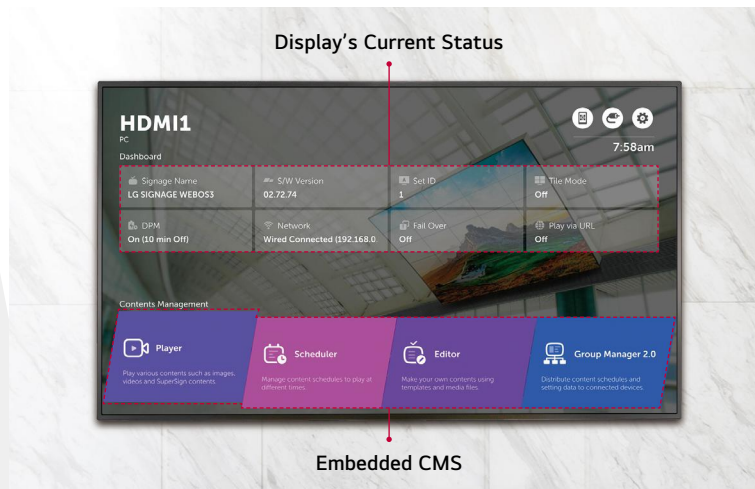

The User-Friendly Smart Signage Platform

WP600

Great Scalability

webOS 6.0 Smart Signage Platform

The WP600 may be applied towards any type of LG digital signages. The webOS box provides user-friendly functions with dedicated menus essential for business use. This way, users are able to easily manage and distribute content or develop web-based applications for multiple signages simultaneously. Moreover, the WP600 has expanded its versatile ability to control displays.

Display Control Capability

Beyond content management, control commands from the WP600 can be sent to LG digital signages through the RS-232C cable connection. It allows users to flexibly set up display values such as power, brightness or volume for optimal operation.

The User-Friendly Smart Signage Platform

WP600

User-Friendly Smart Platform

All-in-One Home Menu

The WP600 offers a signage-dedicated home menu that shows key information related to signage operation at a glance. A dashboard showing the status of devices, a content management menu, and shortcuts leading to quick settings greatly enhance user convenience.

Embedded Content Management

The embedded CMS(Content Management System) allows users to edit content using internal/external sources and set playlists to play at the desired schedule. Users can easily explore and manage content through the intuitive GUI, using various input devices, from a remote control to a laptop.