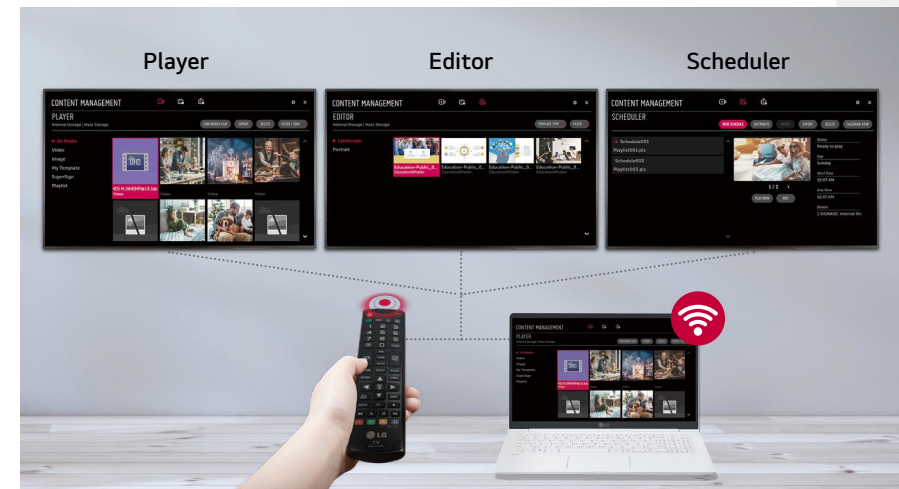

The User-Friendly Smart Signage Platform

WP600

The WP600 webOS box operates webOS 6.0, the user-friendly LG smart signage platform, and is attached to existing LG digital signages and upgrades them regardless of their original platform. It can execute several tasks at once while providing smooth content playback, and provides an excellent user experience with an intuitive menu and convenient features.

The User-Friendly Smart Signage Platform

WP600

Great Scalability

webOS 6.0 Smart Signage Platform

The WP600 may be applied towards any type of LG digital signages. The webOS box provides user-friendly functions with dedicated menus essential for business use. This way, users are able to easily manage and distribute content or develop web-based applications for multiple signages simultaneously. Moreover, the WP600 has expanded its versatile ability to control displays.

The User-Friendly Smart Signage Platform

WP600

User-Friendly Smart Platform

All-in-One Home Menu

The WP600 offers a signage-dedicated home menu that shows key information related to signage operation at a glance. A dashboard showing the status of devices, a content management menu, and shortcuts leading to quick settings greatly enhance user convenience.

Embedded Content Management

The embedded CMS(Content Management System) allows users to edit content using internal/external sources and set playlists to play at the desired schedule. Users can easily explore and manage content through the intuitive GUI, using various input devices, from a remote control to a laptop.