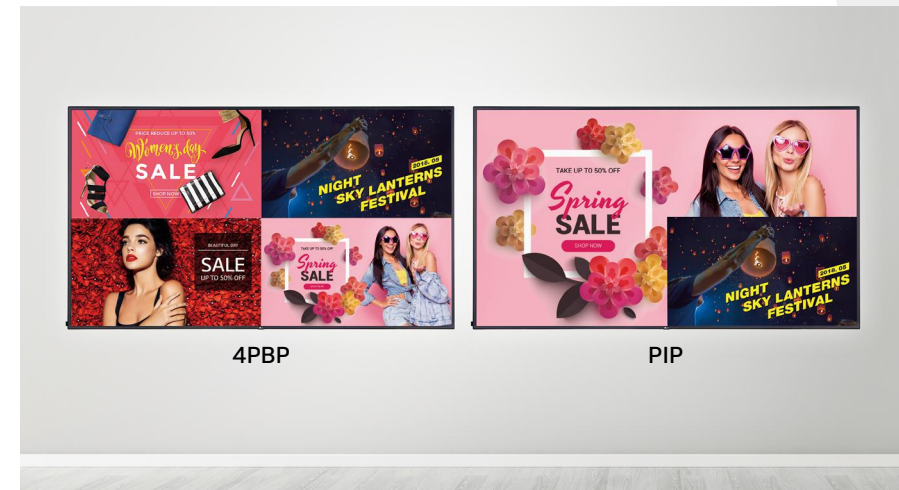

Multi Screen with PBP/PIP

PBP(Picture-By-Picture) features multi screen in a single display with up to 4 input sources while PIP(Picture-In-Picture) supports playing both main screen and sub screen at the same time with various layouts. This gives great flexibility to allocate space for each content source.