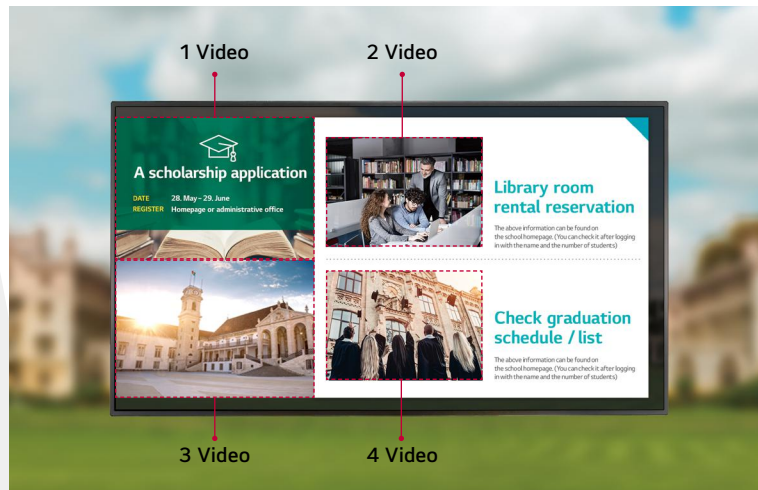

The User-Friendly Smart Signage Platform

WP600

User-Friendly Smart Platform

All-in-One Home Menu

The WP600 offers a signage-dedicated home menu that shows key information related to signage operation at a glance. A dashboard showing the status of devices, a content management menu, and shortcuts leading to quick settings greatly enhance user convenience.

Embedded Content Management

The embedded CMS(Content Management System) allows users to edit content using internal/external sources and set playlists to play at the desired schedule. Users can easily explore and manage content through the intuitive GUI, using various input devices, from a remote control to a laptop.

The User-Friendly Smart Signage Platform

WP600

Flexible Operation

Multi Video Tags

Several different videos can be played at the same time using the multi video tags feature. This gives you great flexibility to organize and deploy content when various content items need to be delivered simultaneously via web apps.

Multi Screen with PBP/PIP

PBP(Picture-By-Picture) features multi screen in a single display with up to 4 input sources while PIP(Picture-In-Picture) supports playing both main screen and sub screen at the same time with various layouts. This gives great flexibility to allocate space for each content source.