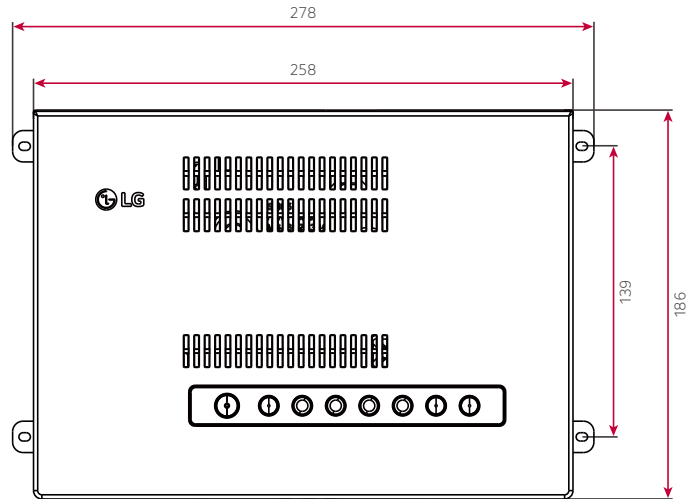

Multi Screen with PBP/PIP

PBP(Picture-By-Picture) features multi screen in a single display with up to 4 input sources while PIP(Picture-In-Picture) supports playing both main screen and sub screen at the same time with various layouts. This gives great flexibility to allocate space for each content source.

* The availability differs by regions.

Dimension (Unit: mm)

Connectivity

Front

Back

- | | | |
|---------------|--------------|-------------|
| 1 AC-IN | 5 IR IN | 9 DP IN |
| 2 HDMI™ OUT | 6 LAN IN | 10 DP OUT |
| 3 RS-232C OUT | 7 HDMI™ IN 1 | 11 USB IN 2 |
| 4 RS-232C IN | 8 HDMI™ IN 2 | 12 USB IN 1 |