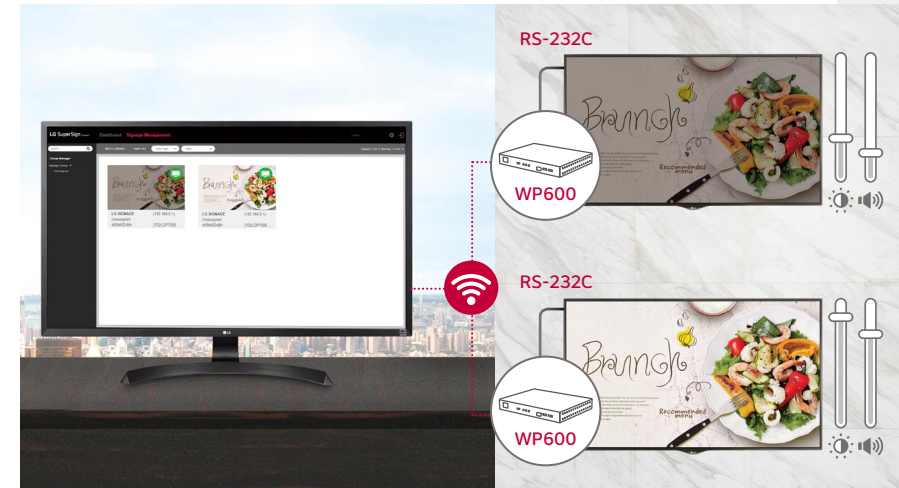

The User-Friendly Smart Signage Platform

WP600

The WP600 webOS box operates webOS 6.0, the user-friendly LG smart signage platform, and is attached to existing LG digital signages and upgrades them regardless of their original platform. It can execute several tasks at once while providing smooth content playback, and provides an excellent user experience with an intuitive menu and convenient features.

The User-Friendly Smart Signage Platform

WP600

Great Scalability

webOS 6.0 Smart Signage Platform

The WP600 may be applied towards any type of LG digital signages. The webOS box provides user-friendly functions with dedicated menus essential for business use. This way, users are able to easily manage and distribute content or develop web-based applications for multiple signages simultaneously. Moreover, the WP600 has expanded its versatile ability to control displays.

Display Control Capability

Beyond content management, control commands from the WP600 can be sent to LG digital signages through the RS-232C cable connection. It allows users to flexibly set up display values such as power, brightness or volume for optimal operation.

The User-Friendly Smart Signage Platform

WP600

User-Friendly Smart Platform

All-in-One Home Menu

The WP600 offers a signage-dedicated home menu that shows key information related to signage operation at a glance. A dashboard showing the status of devices, a content management menu, and shortcuts leading to quick settings greatly enhance user convenience.