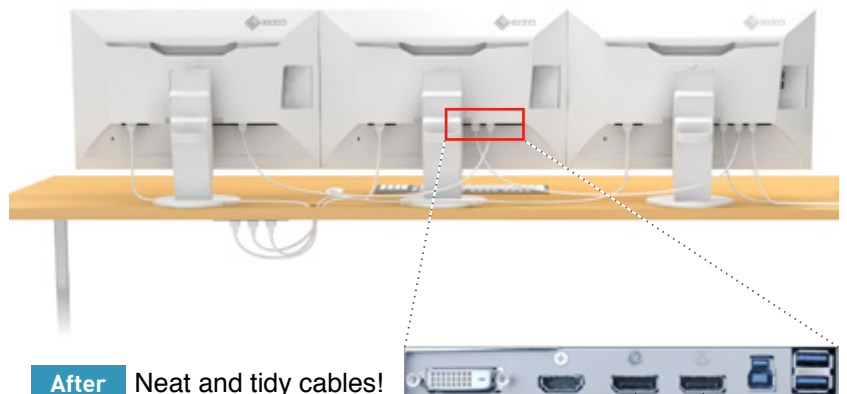

EIZO[®]

FlexScan[®] EV2457

24.1" (61.1 cm) LCD Monitor

Innovate Your Office with Daisy Chain

Maintain a Neat Multi-Monitor Environment

With a DisplayPort 1.2 daisy chain, the EV2457 allows neat arrangement of signal cables. Because multiple monitors can be connected in a row, cabling becomes simpler and easier to manage. With the optional short DisplayPort cable PP100, the cable length is perfectly suited for arranging monitors side-by-side.

Before Messy cables.

After Neat and tidy cables!

DisplayPort-In DisplayPort-Out