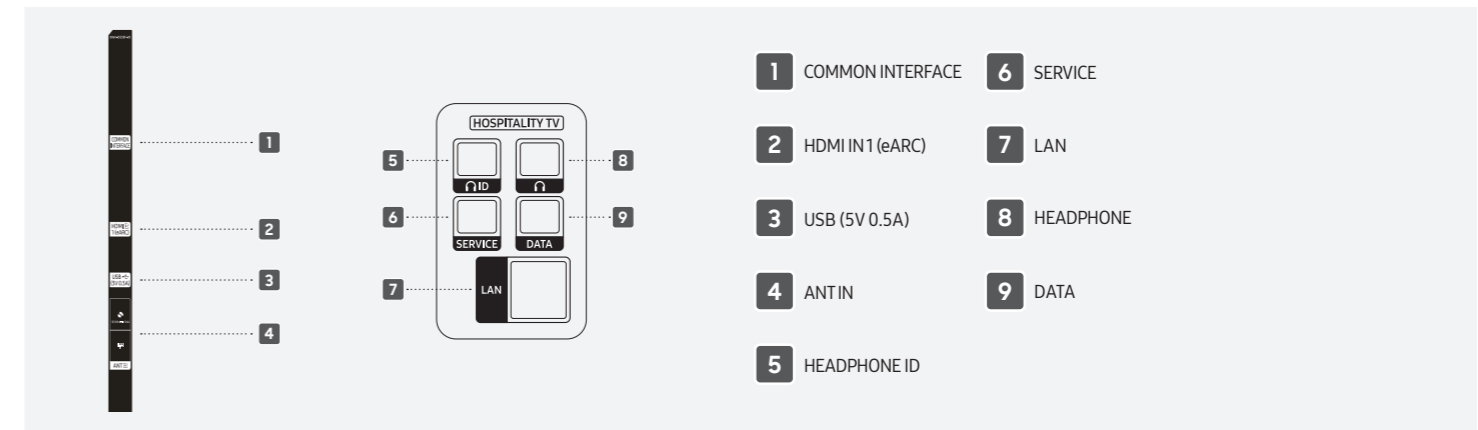

# Technical drawings

43"

75"

50"

## Connectors (Europe)

55"

65"