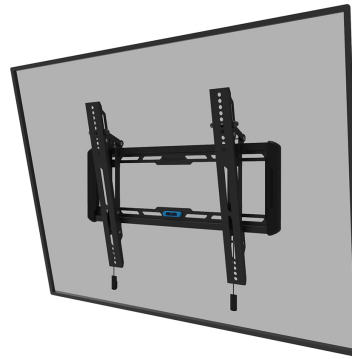

WL35-550BL14

NEOMOUNTS BY NEWSTAR TV WALL MOUNT

SPECIFICATIONS

GENERAL

| | |
|-------------------|--|
| Min. screen size* | 32 inch |
| Max. screen size* | 65 inch |
| Min. weight | 0 kg (per screen) |
| Max. weight | 60 kg (per screen) |
| Screens | 1 |
| VESA pattern | 100x100 mm 100x150 mm 100x200 mm 120x120 mm 200x100 mm 200x200 mm 200x300 mm 200x400 mm 300x100 mm 300x200 mm 300x300 mm 350x350 mm 400x200 mm 400x300 mm 400x400 mm |
| VESA minimum | 100x100 |
| VESA maximum | 400x400 |
| Distance to wall | 3,3 cm |

FUNCTIONALITY

| | |
|-----------------|---------|
| Type | Tilt |
| Height | 42,5 cm |
| Width | 53,5 cm |
| Depth | 3,6 cm |
| Tilt (degrees) | 12° |
| Adjustment type | Manual |

INFORMATION

| | |
|----------|---------------|
| Color | Black |
| Warranty | 5 year |
| EAN code | 8717371448707 |

Neomounts

Neomounts

Neomounts by Newstar WL35-550BL14 tiltable wall mount for 32-65" screens - Black

The Neomounts by Newstar WL35-550BL14 is a tiltable wall mount for flat screens up to 65" with a maximum weight capacity of 60 kg. The versatile tilt (12°) technology allows you to create the optimum viewing angle.

The WL35-550BL14 has a depth of 3,3 cm and is suitable for screens that meet VESA hole pattern 100x100 to 400x400 mm.

The mount features a nifty magnetic pull & release system, that allows you to attach the TV in a wink of an eye and secure the TV in safe and solid manner. Afterwards, the pull & release straps can be easily hidden behind the screen by clicking the magnet to the mount. The integrated spirit level assures easy installation of the mount.